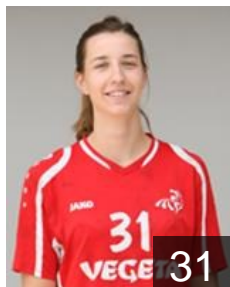

CLUB COMPETITIONS - DELEGATION LIST

WOMEN'S EHF Champions League 2017/18

WOMEN'S

 CRO HC Podravka - Players

 CRO

Debelic Ana

Position: Line Player
Place of birth: Rijeka
Date of birth: 09.01.1994
Height: 182 cm

 CRO

Dezic Ivana

Position: Right Back
Place of birth: VARAZDIN
Date of birth: 27.07.1994
Height: -

 CRO

Dzono Dragica

Position: Line Player
Place of birth: Mostar
Date of birth: 24.05.1987
Height: 186 cm

 CRO

Ecimovic Magdalena

Position: Goalkeeper
Place of birth: SPLIT
Date of birth: 24.07.1998
Height: 181 cm

 CRO

Franusic Lea

Position: Right Back
Place of birth: DUBROVNIK
Date of birth: 07.09.2000
Height: -

 CRO