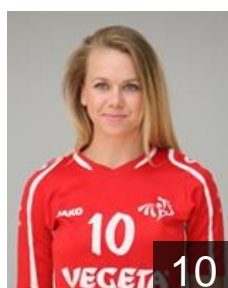

Kapitanovic Ivana

Position: Goalkeeper
Place of birth: Split
Date of birth: 17.09.1994
Height: 186 cm

 CRO

Karlovcan Korina

Position: Left Wing
Place of birth: ZAGREB
Date of birth: 18.10.1998
Height: -

 CRO

Krsnik Dora

Position: Centre Back
Place of birth: Zagreb
Date of birth: 19.01.1992
Height: 170 cm

 CRO

Mrden Ivona

Position: Centre Back
Place of birth: ZAGREB
Date of birth: 29.12.1998
Height: -

 CRO

Nemaskalo Ekatarina