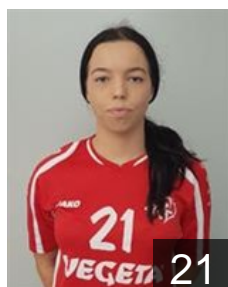

 CRO

Dezic Ivana

Position: Right Back
Place of birth: VARAZDIN
Date of birth: 27.07.1994
Height: -

 CRO

Dzono Dragica

Position: Line Player
Place of birth: Mostar
Date of birth: 24.05.1987
Height: 186 cm

 CRO

Ecimovic Magdalena

Position: Goalkeeper
Place of birth: SPLIT
Date of birth: 24.07.1998
Height: 181 cm

 CRO

Franusic Lea

Position: Right Back
Place of birth: DUBROVNIK
Date of birth: 07.09.2000
Height: -

 CRO

Horvat Magdalena

Position: Left Wing
Place of birth: KOPRIVNICA
Date of birth: 14.08.1998
Height: -

 CRO

Jukic Antonia

Position: Goalkeeper
Place of birth: Split
Date of birth: 09.05.1992
Height: 172 cm

 CRO