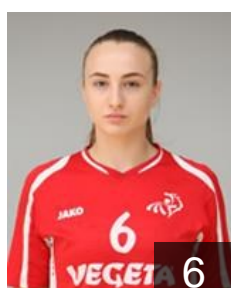

Position: Left Back
Place of birth: ZAGREB
Date of birth: 21.11.1998
Height: 176 cm

 CRO

Pavlovic Lara

Position: Right Wing
Place of birth: KOPRIVNICA
Date of birth: 14.12.1998
Height: -

 CRO

Petika Tena

Position: Left Back
Place of birth: KOPRIVNICA
Date of birth: 16.06.2000
Height: -

 CRO

Petricevic Klara

Position: Left Wing
Place of birth: KOPRIVNICA
Date of birth: 04.09.2000
Height: 168 cm

 CRO

Popovic Elena

Position: Line Player
Place of birth: KOPRIVNICA
Date of birth: 29.05.2000
Height: -