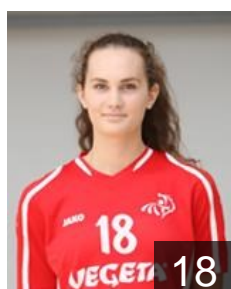

Krsnik Dora

Position: Centre Back
Place of birth: Zagreb
Date of birth: 19.01.1992
Height: 170 cm

 CRO

Mrden Ivona

Position: Centre Back
Place of birth: ZAGREB
Date of birth: 29.12.1998
Height: -

 CRO

Nemaskalo Ekatarina

Position: Left Wing
Place of birth: BROVARI
Date of birth: 31.07.1989
Height: 170 cm

CLUB COMPETITIONS - DELEGATION LIST

WOMEN'S EHF Champions League 2017/18

WOMEN'S

 CRO HC Podravka - Players

 CRO

Papac Iva

Position: Left Back
Place of birth: ZAGREB
Date of birth: 21.11.1998
Height: 176 cm

 CRO

Pavlovic Lara

Position: Right Wing
Place of birth: KOPRIVNICA
Date of birth: 14.12.1998
Height: -

 CRO

Petika Tena

Position: Left Back
Place of birth: KOPRIVNICA
Date of birth: 16.06.2000
Height: -

 CRO

Petricevic Klara

Position: Left Wing
Place of birth: KOPRIVNICA
Date of birth: 04.09.2000
Height: 168 cm

 CRO

Popovic Elena

Position: Line Player
Place of birth: KOPRIVNICA
Date of birth: 29.05.2000
Height: -