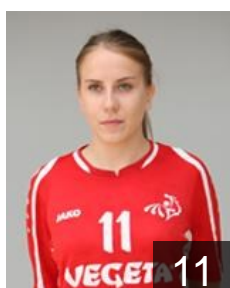

Horvat Magdalena

Position: Left Wing
Place of birth: KOPRIVNICA
Date of birth: 14.08.1998
Height: -

 CRO

Jukic Antonia

Position: Goalkeeper
Place of birth: Split
Date of birth: 09.05.1992
Height: 172 cm

 CRO

Kapitanovic Ivana

Position: Goalkeeper
Place of birth: Split
Date of birth: 17.09.1994
Height: 186 cm

 CRO

Karlovcan Korina

Position: Left Wing
Place of birth: ZAGREB
Date of birth: 18.10.1998
Height: -

 CRO

Krsnik Dora

Position: Centre Back
Place of birth: Zagreb
Date of birth: 19.01.1992
Height: 170 cm

 CRO

Mrden Ivona

Position: Centre Back
Place of birth: ZAGREB
Date of birth: 29.12.1998
Height: -

 CRO

Nemaskalo Ekatarina