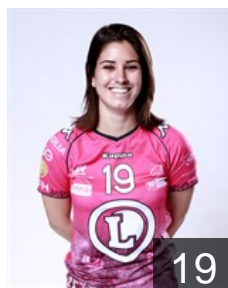

FRA

Le Bihan Manon

Position: Right Wing
Place of birth: La Ciotat
Date of birth: 19.05.1991
Height: -