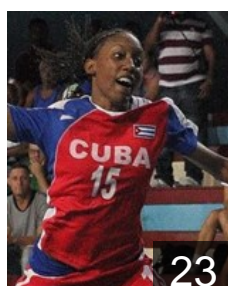

 CHI

Miño Larenas D.

Position: Right Wing
Place of birth: Las Condes,
Date of birth: 10.10.1996
Height: 174 cm

 FRA

Nianh Diankenba

Position: Left Back
Place of birth: Vierzon
Date of birth: 14.02.1996
Height: 181 cm

 FRA

Ondono Oriane

Position: Line Player
Place of birth: Alfortville
Date of birth: 14.04.1996
Height: -

 CUB

Rizo Gomez Eyatne

Position: Centre Back
Place of birth: La Havane
Date of birth: 18.10.1995
Height: 169 cm