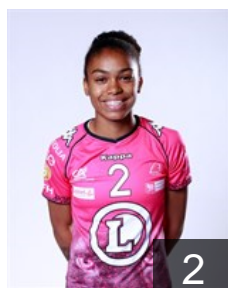

CLUB COMPETITIONS - DELEGATION LIST

Women's European Cup - EHF Cup 2016/17

 FRA Fleury Loiret Handball - Players

 FRA
Agathe Mélissa
Position: Back
Place of birth: Saint-Pierre de la
Date of birth: 06.06.1994
Height: 175 cm

 BRA
Almeida De Paula B.
Position: Back
Place of birth: Campestre/MG
Date of birth: 26.09.1996
Height: 170 cm

 FRA
Atila Anais
Position: Centre Back
Place of birth: Amilly
Date of birth: 24.03.1999
Height: 168 cm