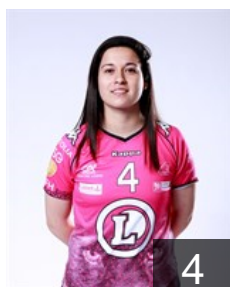

 FRA

Honsai Jade

Position: Goalkeeper
Place of birth: St Jean de Braye
Date of birth: 18.10.1997
Height: 175 cm

 FRA

Le Bihan Manon

Position: Right Wing
Place of birth: La Ciotat
Date of birth: 19.05.1991
Height: -