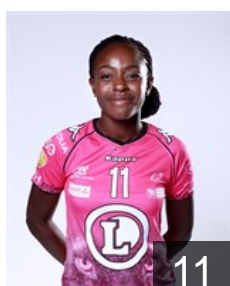

 CHI

Miño Larenas D.

Position: Right Wing
Place of birth: Las Condes,
Date of birth: 10.10.1996
Height: 174 cm

 FRA

Nianh Diankenba

Position: Left Back
Place of birth: Vierzon
Date of birth: 14.02.1996
Height: 181 cm

 FRA

Ondono Oriane

Position: Line Player
Place of birth: Alfortville
Date of birth: 14.04.1996
Height: -

 CUB

Rizo Gomez Eyatne

Position: Centre Back
Place of birth: La Havane
Date of birth: 18.10.1995
Height: 169 cm