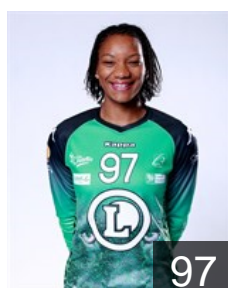

 FRA
Daquin Laurine
Position: Back
Place of birth: Schoelcher
Date of birth: 13.01.1991
Height: 176 cm

 FRA
Deville Elsa
Position: Right Wing
Place of birth: La Teste de Buch
Date of birth: 13.06.1996
Height: 170 cm

 BRA
Dias Jessica
Position: Centre Back
Place of birth: Dois Vizinhos/PR
Date of birth: 16.11.1990
Height: 170 cm

 FRA
Dorp Laura
Position: Line Player
Place of birth: Saint-Doulchard
Date of birth: 26.07.1996
Height: 179 cm

 FRA
Errin Cécilia
Position: Goalkeeper
Place of birth: Pointe-à-Pitre
Date of birth: 13.12.1998
Height: 185 cm

 GUI
Fofana Maimouna
Position: Right Back
Place of birth: Conakry
Date of birth: 20.06.1995
Height: 177 cm