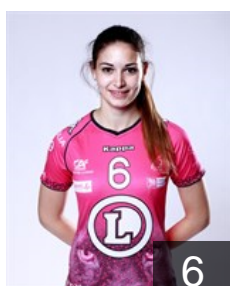

 FRA

Ondono Oriane

Position: Line Player
Place of birth: Alfortville
Date of birth: 14.04.1996
Height: -

 CUB

Rizo Gomez Eyatne

Position: Centre Back
Place of birth: La Havane
Date of birth: 18.10.1995
Height: 169 cm

 FRA

Sankharé Amina

Position: Back
Place of birth: Aubervilliers
Date of birth: 04.05.1989
Height: 172 cm

 FRA

Scheid Claire

Position: Back
Place of birth: Brest
Date of birth: 08.07.1997
Height: 185 cm

 ESP

Viloria Ponsarnau Aida

Position: Back
Place of birth: Martorell
Date of birth: 05.02.1997
Height: 181 cm

CLUB COMPETITIONS - DELEGATION LIST

Women's European Cup - EHF Cup 2016/17

 FRA Fleury Loiret Handball - Players