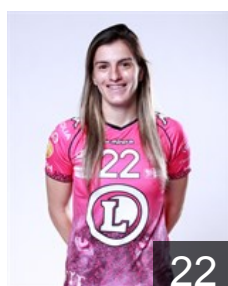

 BRA
Almeida De Paula B.
Position: Back
Place of birth: Campestre/MG
Date of birth: 26.09.1996
Height: 170 cm

 FRA
Atila Anais
Position: Centre Back
Place of birth: Amilly
Date of birth: 24.03.1999
Height: 168 cm

 FRA
Baudouin Paule
Position: Left Wing
Place of birth: Saint-Denis
Date of birth: 25.10.1984
Height: 172 cm

 ESP
Chavez Hernandez Elizabet
Position: Line Player
Place of birth: Tenerife
Date of birth: 17.11.1990
Height: 192 cm

 FRA
Daquin Laurine
Position: Back
Place of birth: Schoelcher
Date of birth: 13.01.1991
Height: 176 cm

 FRA
Deville Elsa
Position: Right Wing
Place of birth: La Teste de Buch
Date of birth: 13.06.1996
Height: 170 cm