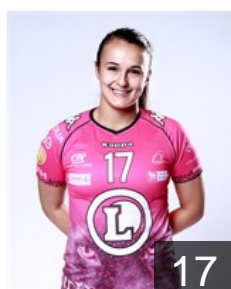

CLUB COMPETITIONS - DELEGATION LIST

Women's European Cup - EHF Cup 2016/17

 FRA Fleury Loiret Handball - Players

 FRA
Agathe Mélissa
Position: Back
Place of birth: Saint-Pierre de la
Date of birth: 06.06.1994
Height: 175 cm

 BRA
Almeida De Paula B.
Position: Back
Place of birth: Campestre/MG
Date of birth: 26.09.1996
Height: 170 cm

 FRA
Atila Anais
Position: Centre Back
Place of birth: Amilly
Date of birth: 24.03.1999
Height: 168 cm