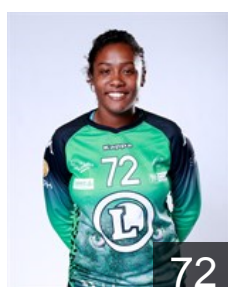

 FRA
Daquin Laurine
Position: Back
Place of birth: Schoelcher
Date of birth: 13.01.1991
Height: 176 cm

 FRA
Deville Elsa
Position: Right Wing
Place of birth: La Teste de Buch
Date of birth: 13.06.1996
Height: 170 cm

 BRA
Dias Jessica
Position: Centre Back
Place of birth: Dois Vizinhos/PR
Date of birth: 16.11.1990
Height: 170 cm

 FRA
Dorp Laura
Position: Line Player
Place of birth: Saint-Doulchard
Date of birth: 26.07.1996
Height: 179 cm

 FRA
Errin Cécilia
Position: Goalkeeper
Place of birth: Pointe-à-Pitre
Date of birth: 13.12.1998
Height: 185 cm

 GUI
Fofana Maimouna
Position: Right Back
Place of birth: Conakry
Date of birth: 20.06.1995
Height: 177 cm