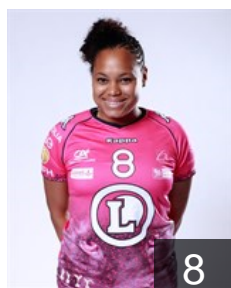

CLUB COMPETITIONS - DELEGATION LIST

Women's European Cup - EHF Cup 2016/17

 FRA Fleury Loiret Handball - Players

 FRA
Agathe Mélissa
Position: Back
Place of birth: Saint-Pierre de la
Date of birth: 06.06.1994
Height: 175 cm

 BRA
Almeida De Paula B.
Position: Back
Place of birth: Campestre/MG
Date of birth: 26.09.1996
Height: 170 cm

 FRA
Atila Anais
Position: Centre Back
Place of birth: Amilly
Date of birth: 24.03.1999
Height: 168 cm