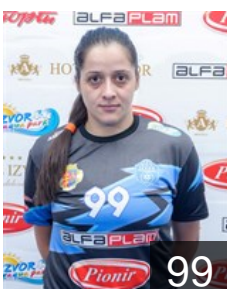

 SRB
Radojicic Andjela
Position: Back
Place of birth: Arandjelovac
Date of birth: 13.02.1999
Height: -

CLUB COMPETITIONS - DELEGATION LIST

Women's European Cup - EHF Cup 2016/17

 **SRB ZRK Bekament Bukovicka Banja - Players**

 **SRB**
Rajovic Sanja
Position: Line Player
Place of birth: Arandjelovac
Date of birth: 18.05.1981
Height: 174 cm

 **SRB**
Simic Marija
Position: Goalkeeper
Place of birth: Lazarevac
Date of birth: 21.02.2000
Height: -