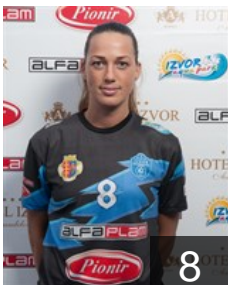

CLUB COMPETITIONS - DELEGATION LIST

Women's European Cup - EHF Cup 2016/17

 SRB ZRK Bekament Bukovicka Banja - Players

 SRB
Anic Milica
Position: Left Back
Place of birth: Arandjelovac
Date of birth: 27.03.1989
Height: 177 cm

 SRB
Djokovic Jovana
Position: Back
Place of birth: Arandjelovac
Date of birth: 05.01.1998
Height: -

 SRB
Grbic Tamara
Position: Left Wing
Place of birth: Arandjelovac
Date of birth: 20.04.1993
Height: 170 cm