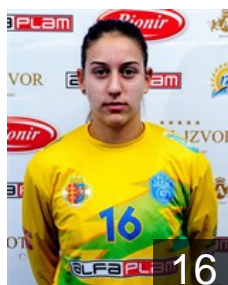

CLUB COMPETITIONS - DELEGATION LIST

Women's European Cup - EHF Cup 2016/17

 SRB ZRK Bekament Bukovicka Banja - Players

 SRB
Anic Milica
Position: Left Back
Place of birth: Arandjelovac
Date of birth: 27.03.1989
Height: 177 cm

 SRB
Djokovic Jovana
Position: Back
Place of birth: Arandjelovac
Date of birth: 05.01.1998
Height: -

 SRB
Grbic Tamara
Position: Left Wing
Place of birth: Arandjelovac
Date of birth: 20.04.1993
Height: 170 cm

 SRB
Ilic Danijela
Position: Centre Back
Place of birth: Arandjelovac
Date of birth: 28.02.1979
Height: 177 cm

 SRB
Kacarevic Ana
Position: Goalkeeper
Place of birth: Kladovo
Date of birth: 18.06.1984
Height: 175 cm