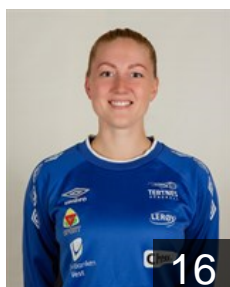

## Bergset M.

Position: Left Wing  
Place of birth: Bergen  
Date of birth: 19.08.1996  
Height: 170 cm

13

 NOR

## Davidsen Marie

Position: Goalkeeper  
Place of birth: Bergen  
Date of birth: 20.08.1993  
Height: 170 cm

12

 NOR

## Fauskanger H.

Position: Goalkeeper  
Place of birth: Bergen  
Date of birth: 23.09.1997  
Height: 170 cm

1

 NOR

## Gabrielsen Ida

Position: Goalkeeper  
Place of birth: Kristiansand  
Date of birth: 01.04.1996  
Height: 170 cm

16

 NOR