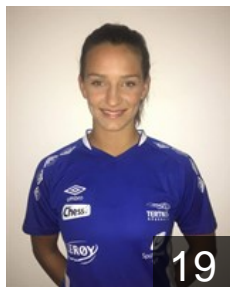

## Lied Maren Roll

Position: Centre Back  
Place of birth: Bergen  
Date of birth: 15.01.1992  
Height: 170 cm

6

 NOR

## Lygren Julie

Position: Left Wing  
Place of birth: Bergen  
Date of birth: 24.10.1994  
Height: 170 cm

5

# CLUB COMPETITIONS - DELEGATION LIST

Women's European Cup - EHF Cup 2016/17

 NOR Tertnes Bergen - Players

 NOR

**Mathiasen A.**

Position: Back  
Place of birth: Bergen  
Date of birth: 12.01.1998  
Height: 170 cm