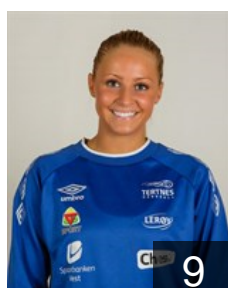

## Hagen Birgitte Karlsen

Position: Left Back  
Place of birth: Bergen  
Date of birth: 19.04.1994  
Height: 170 cm

3

 NOR

## Haugstvedt Stine

Position: Right Wing  
Place of birth: Bergen  
Date of birth: 24.04.1997  
Height: 170 cm

15

 NOR

## Hilby Madeleine

Position: Centre Back  
Place of birth: Bergen  
Date of birth: 04.03.1995  
Height: 170 cm

9

 NOR