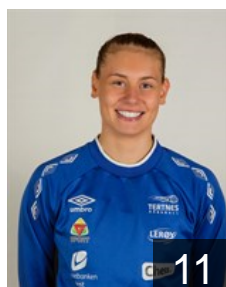

 NOR

**Mjaerum Mina**

Position: Back  
Place of birth: Stavanger  
Date of birth: 10.06.1993  
Height: 170 cm

 NOR

**Sivertsen Celine**

Position: Right Back  
Place of birth: Bergen  
Date of birth: 20.04.1993  
Height: 170 cm

 NOR

**Skrbo Nejira**

Position: Line Player  
Place of birth: Samnanger  
Date of birth: 28.02.1996  
Height: 170 cm

 NOR

**Sørheim Bodil**

Position: Left Wing  
Place of birth: Stavanger  
Date of birth: 22.07.1994  
Height: 170 cm