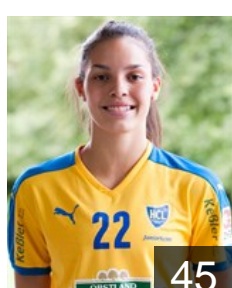

GER
Kretzschmar Lucie
Position: Back
Place of birth: Leipzig
Date of birth: 07.08.2000
Height: -