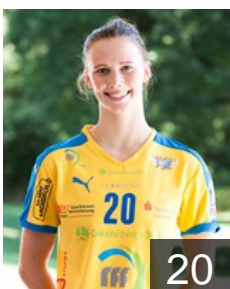

GER

Reimer Nele

Position: Left Wing
Place of birth: Rostock
Date of birth: 09.09.1996
Height: -