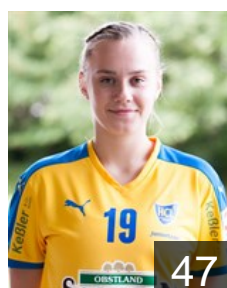

## Rode Elaine

Position: Wing  
Place of birth: Berlin  
Date of birth: 08.04.1999  
Height: 172 cm

 GER

## Rode Joanna

Position: Right Wing  
Place of birth: Berlin  
Date of birth: 30.07.1997  
Height: 173 cm

 GER

## Roth Nicole

Position: Goalkeeper  
Place of birth: Nürnberg  
Date of birth: 08.05.1995  
Height: 183 cm

 GER