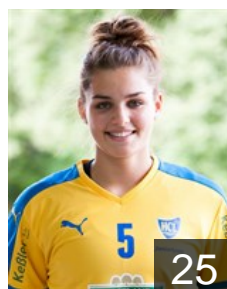

## Minevskaja Evgenija

Position: Centre Back  
Place of birth: Minsk  
Date of birth: 31.10.1992  
Height: 183 cm

 GER

## Plate Anna Lena

Position: Back  
Place of birth: Leipzig  
Date of birth: 20.11.1998  
Height: 185 cm

 GER

## Reimer Nele

Position: Left Wing  
Place of birth: Rostock  
Date of birth: 09.09.1996  
Height: -

 GER