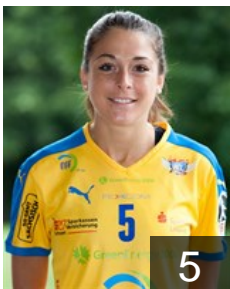

## Kurzke Nele

Position: Goalkeeper  
Place of birth: Leipzig  
Date of birth: 16.06.1990  
Height: 187 cm

 GER

## Lang Saskia

Position: Left Back  
Place of birth: Lörrach  
Date of birth: 19.12.1986  
Height: 179 cm

 GER

## Mazzucco Alexandra

Position: Right Wing  
Place of birth: Lauf a.d. Pegnitz  
Date of birth: 29.01.1993  
Height: 175 cm

 GER