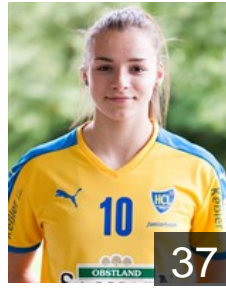

GER

Theilig Emely

Position: Wing
Place of birth: Leipzig
Date of birth: 26.03.2000
Height: -