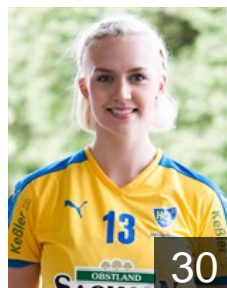

## Mazzucco Alexandra

Position: Right Wing  
Place of birth: Lauf a.d. Pegnitz  
Date of birth: 29.01.1993  
Height: 175 cm

 GER

## Mietzner Franziska

Position: Left Back  
Place of birth: Bad Saarow  
Date of birth: 20.12.1988  
Height: 192 cm

 GER

## Minevskaja Evgenija

Position: Centre Back  
Place of birth: Minsk  
Date of birth: 31.10.1992  
Height: 183 cm

 GER