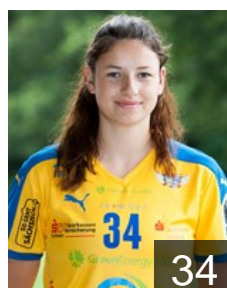

## Reimer Nele

Position: Left Wing  
Place of birth: Rostock  
Date of birth: 09.09.1996  
Height: -

 GER

## Reißberg Nina

Position: Line Player  
Place of birth: Leipzig  
Date of birth: 09.10.1998  
Height: -

 GER

## Rode Elaine

Position: Wing  
Place of birth: Berlin  
Date of birth: 08.04.1999  
Height: 172 cm

 GER