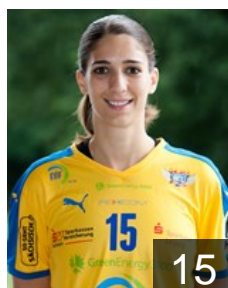

# CLUB COMPETITIONS - DELEGATION LIST

Women's European Cup - EHF Cup 2016/17

 GER HC Leipzig - Players

 GER  
**Ansoerge Anna**  
Position: Wing  
Place of birth: Leipzig  
Date of birth: 05.04.1999  
Height: -

 AUT  
**Bösch Tamara**  
Position: Right Back  
Place of birth: Lustenau  
Date of birth: 05.06.1989  
Height: 174 cm

 GER  
**Detjen Wiebke**  
Position: Goalkeeper  
Place of birth: Leipzig  
Date of birth: 12.07.1996  
Height: 175 cm