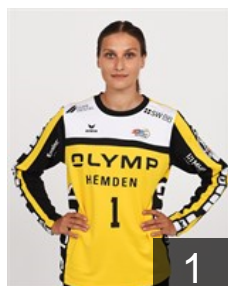

 GER

Müller Nina Christin

Position: Centre Back
Place of birth: BREMEN
Date of birth: 14.11.1980
Height: 180 cm

CLUB COMPETITIONS - DELEGATION LIST

Women's European Cup - EHF Cup 2016/17

 GER HB Ludwigsburg - Players

 GER

Müller Susann

Position: Right Back
Place of birth: Saalfeld-Saale
Date of birth: 26.05.1988
Height: 187 cm

 GER

Naidziniavicius Kim

Position: Centre Back
Place of birth: Gelnhausen
Date of birth: 06.04.1991
Height: 183 cm

 GER

Ridder Alina

Position: Left Wing
Place of birth: Hagen
Date of birth: 30.07.1999
Height: 176 cm

 GER

Roch Isabell

Position: Goalkeeper
Place of birth: Erlenbach/Main
Date of birth: 26.07.1990
Height: 174 cm

 AZE

Salamakha Valentyna

Position: Goalkeeper
Place of birth: Kirowograd
Date of birth: 23.04.1986
Height: 176 cm

 GER

Schulze Luisa

Position: Line Player
Place of birth: Altenburg
Date of birth: 14.09.1990
Height: 192 cm