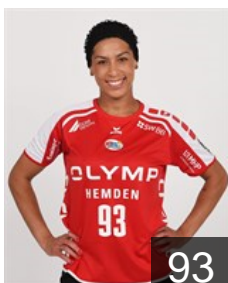

 NED

Visser Maura

Position: Left Back
Place of birth: s-Gravenhage
Date of birth: 01.06.1985
Height: 178 cm

 NED

Wester Tess

Position: Goalkeeper
Place of birth: Heehuggwaard
Date of birth: 19.05.1993
Height: 178 cm

 DEN

Woller Fie

Position:
Place of birth: Herning
Date of birth: 17.09.1992
Height: 176 cm

21

CLUB COMPETITIONS - DELEGATION LIST

Women's European Cup - EHF Cup 2016/17

 GER HB Ludwigsburg - Players

Left Club

BRA

Anastacio Jaqueline

Position: Left Back

Place of birth: Varinha

Date of birth: 09.11.1987

Height: 174 cm

Left Club on 25.01.2017

NOR

Yttereng Hanna Maria

Position: Line Player

Place of birth: Trondheim

Date of birth: 20.02.1991

Height: 184 cm

Left Club on 22.02.2017

TEAM OFFICIALS

DEN