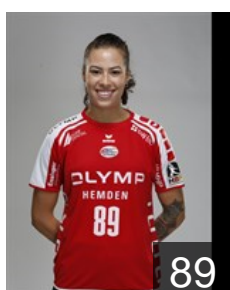

CLUB COMPETITIONS - DELEGATION LIST

Women's European Cup - EHF Cup 2016/17

 GER HB Ludwigsburg - Players

 DEN

Bilotft Mia

Position: Line Player
Place of birth: Ringkebing
Date of birth: 03.04.1992
Height: 175 cm

 GER

Bok Aylin

Position: Centre Back
Place of birth: Wangen
Date of birth: 10.03.1996
Height: -

 DEN

Eriksen Stine Baun

Position: Left Back
Place of birth: Randers
Date of birth: 30.01.1995
Height: 178 cm

 GER

Fischer Nina

Position: Right Wing
Place of birth: Göppingen
Date of birth: 14.10.1999
Height: -

 BRA

Franca da Silva Fernanda

Position: Left Wing
Place of birth: Sao Bernardo
Date of birth: 25.09.1989
Height: 177 cm