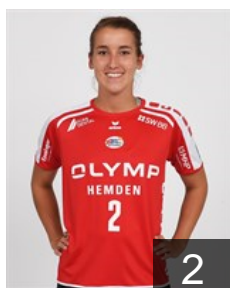

CLUB COMPETITIONS - DELEGATION LIST

Women's European Cup - EHF Cup 2016/17

 GER HB Ludwigsburg - Players

 DEN

Bilotft Mia

Position: Line Player
Place of birth: Ringkebing
Date of birth: 03.04.1992
Height: 175 cm

 GER

Bok Aylin

Position: Centre Back
Place of birth: Wangen
Date of birth: 10.03.1996
Height: -

 DEN

Eriksen Stine Baun

Position: Left Back
Place of birth: Randers
Date of birth: 30.01.1995
Height: 178 cm

 GER

Fischer Nina

Position: Right Wing
Place of birth: Göppingen
Date of birth: 14.10.1999
Height: -

 BRA

Franca da Silva Fernanda

Position: Left Wing
Place of birth: Sao Bernardo
Date of birth: 25.09.1989
Height: 177 cm