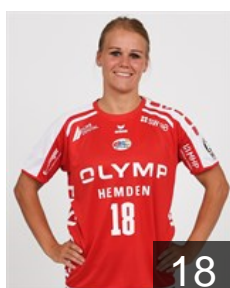

 GER

Bok Aylin

Position: Centre Back
Place of birth: Wangen
Date of birth: 10.03.1996
Height: -

 DEN

Eriksen Stine Baun

Position: Left Back
Place of birth: Randers
Date of birth: 30.01.1995
Height: 178 cm

 GER

Fischer Nina

Position: Right Wing
Place of birth: Göppingen
Date of birth: 14.10.1999
Height: -

 BRA

Franca da Silva Fernanda

Position: Left Wing
Place of birth: Sao Bernardo
Date of birth: 25.09.1989
Height: 177 cm

 GER

Giegerich Ann-Cathrin

Position: Goalkeeper
Place of birth: Erlenbach
Date of birth: 04.01.1992
Height: 181 cm

 DEN

Hundahl Mille Heick

Position: Right Wing
Place of birth: Thisted
Date of birth: 21.09.1990
Height: 168 cm

 GER

Lauenroth Antje

Position: Line Player
Place of birth: Hablensleben
Date of birth: 03.10.1988
Height: 170 cm

 GER

Mack Linda

Position: Right Back
Place of birth: Bietigheim-Date
Date of birth: 02.12.1991
Height: 170 cm