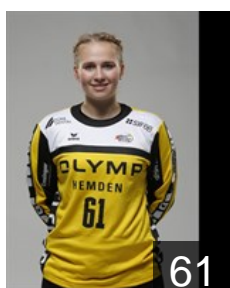

 GER

Giegerich Ann-Cathrin

Position: Goalkeeper
Place of birth: Erlenbach
Date of birth: 04.01.1992
Height: 181 cm

 DEN

Hundahl Mille Heick

Position: Right Wing
Place of birth: Thisted
Date of birth: 21.09.1990
Height: 168 cm

 GER

Lauenroth Antje

Position: Line Player
Place of birth: Hablensleben
Date of birth: 03.10.1988
Height: 170 cm

 GER

Mack Linda

Position: Right Back
Place of birth: Bietigheim-Date
Date of birth: 02.12.1991
Height: 170 cm

 NED

Malestein Antje Angela

Position: Right Wing
Place of birth: Spankenburg
Date of birth: 31.01.1993
Height: 173 cm

 GER

Meißner Celina

Position: Goalkeeper
Place of birth: Bad Oldeslohe
Date of birth: 19.08.1998
Height: -