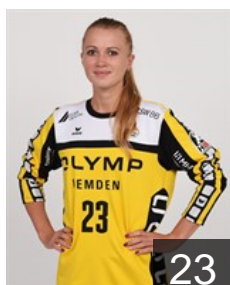

 GER

Müller Susann

Position: Right Back
Place of birth: Saalfeld-Saale
Date of birth: 26.05.1988
Height: 187 cm

 GER

Naidziniavicius Kim

Position: Centre Back
Place of birth: Gelnhausen
Date of birth: 06.04.1991
Height: 183 cm

 GER

Ridder Alina

Position: Left Wing
Place of birth: Hagen
Date of birth: 30.07.1999
Height: 176 cm

 GER

Roch Isabell

Position: Goalkeeper
Place of birth: Erlenbach/Main
Date of birth: 26.07.1990
Height: 174 cm

 AZE

Salamakha Valentyna

Position: Goalkeeper
Place of birth: Kirowograd
Date of birth: 23.04.1986
Height: 176 cm

 GER

Schulze Luisa

Position: Line Player
Place of birth: Altenburg
Date of birth: 14.09.1990
Height: 192 cm

 NED

Smeets Martine

Position: Left Wing
Place of birth: Geesteren
Date of birth: 05.05.1990
Height: 172 cm

 GER

Treusch Lenya

Position: Left Wing
Place of birth: Weinheim
Date of birth: 27.08.1998
Height: 173 cm