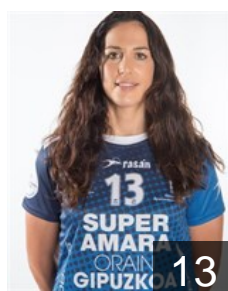

CLUB COMPETITIONS - DELEGATION LIST

Women's European Cup - EHF Cup 2016/17

 **ESP Super Amara Bera Bera - Players**

 **ESP**

Aramendia Yerro Leyre

Position: Left Wing
Place of birth: Lerin (Navarra)
Date of birth: 23.04.1993
Height: -

 **ESP**

Arrojeria Arantzazistroke E.

Position: Centre Back
Place of birth: USURBIL
Date of birth: 11.02.1994
Height: 164 cm

 **ESP**

Ederra Urra Silvia

Position: Line Player
Place of birth: ESTELLA
Date of birth: 08.09.1983
Height: 173 cm

 **ESP**

Etxeberria Martinez Maitane

Position: Right Wing
Place of birth: Lezo (Gipuzkoa)
Date of birth: 15.01.1997
Height: 168 cm

 **ESP**

Etxeberria Ugartemendia A.

Position: Left Back
Place of birth: Errenteria
Date of birth: 22.06.1998
Height: 180 cm