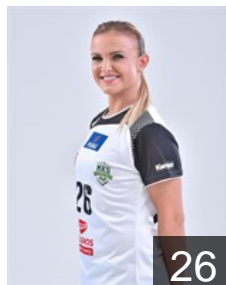

## Bozovic Ivana

Position: Centre Back  
Place of birth: Podgorica  
Date of birth: 28.01.1991  
Height: 178 cm

4

 POL