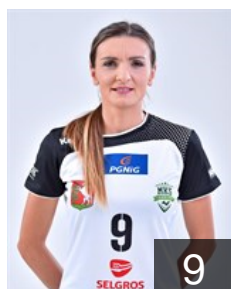

## Gawlik Weronika

Position: Goalkeeper  
Place of birth: Gliwice  
Date of birth: 20.10.1986  
Height: 180 cm

12

 POL

## Gega Marta

Position: Left Back  
Place of birth: Bielawa  
Date of birth: 16.04.1986  
Height: 184 cm

10

 POL

## Januchta Aleksandra

Position: Goalkeeper  
Place of birth: Kielce  
Date of birth: 31.01.1996  
Height: 173 cm

1

 POL