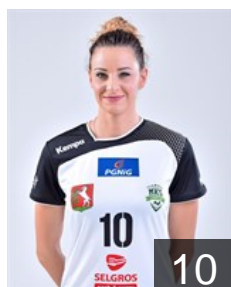

## Charzynska Edyta

Position: Centre Back  
Place of birth: Plock  
Date of birth: 12.01.1994  
Height: 175 cm

26

 POL

## Drabik Joanna

Position: Line Player  
Place of birth: Wloszczowa  
Date of birth: 28.10.1993  
Height: 180 cm

20

 POL

## Gawlik Weronika

Position: Goalkeeper  
Place of birth: Gliwice  
Date of birth: 20.10.1986  
Height: 180 cm

12

 POL

## Gega Marta

Position: Left Back  
Place of birth: Bielawa  
Date of birth: 16.04.1986  
Height: 184 cm

10

 POL