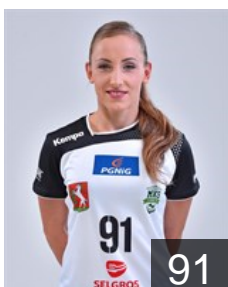

POL
Uzar Aleksandra
Position: Right Wing
Place of birth: Swiebodzice
Date of birth: 10.12.1991
Height: 167 cm

TEAM OFFICIALS

CRO
Hrupec Neven

Date of birth: 10.11.1974

POL
Marzec Monika

Date of birth: 13.06.1973

POL
Wlodek Sabina

Date of birth: 14.12.1973