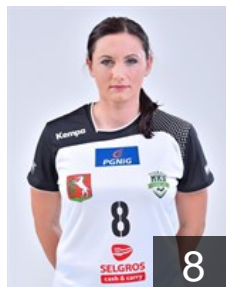

## Nocun Dagmara

Position: Left Wing  
Place of birth: Kolno  
Date of birth: 02.01.1996  
Height: 166 cm

24

# CLUB COMPETITIONS - DELEGATION LIST

Women's European Cup - EHF Cup 2016/17

 POL PGE MKS EI-Volt Lublin - Players

 POL  
**Repelewska Krystsina**  
Position: Right Back  
Place of birth: Minsk  
Date of birth: 07.01.1981  
Height: 176 cm

 POL  
**Rola Malgorzata**  
Position: Right Wing  
Place of birth: Lukow  
Date of birth: 07.01.1983  
Height: 170 cm

 POL  
**Rosiak Aleksandra**  
Position: Left Back  
Place of birth: Lubin  
Date of birth: 07.07.1997  
Height: 177 cm