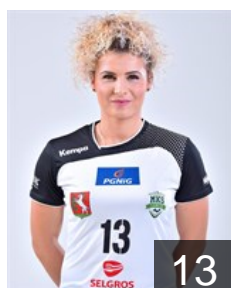

## Gega Marta

Position: Left Back  
Place of birth: Bielawa  
Date of birth: 16.04.1986  
Height: 184 cm

10

 POL

## Januchta Aleksandra

Position: Goalkeeper  
Place of birth: Kielce  
Date of birth: 31.01.1996  
Height: 173 cm

1

 POL

## Kowalska Agnieszka

Position: Right Wing  
Place of birth: Jelenia Gora  
Date of birth: 17.01.1988  
Height: 171 cm

9

 POL

## Kozimur Katarzyna

Position: Right Back  
Place of birth: Przemysl  
Date of birth: 09.06.1994  
Height: 180 cm

18

 POL