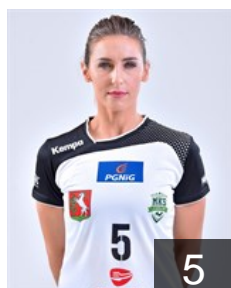

## Kozimur Katarzyna

Position: Right Back  
Place of birth: Przemysl  
Date of birth: 09.06.1994  
Height: 180 cm

18

 POL

## Matuszczyk Sylwia

Position: Line Player  
Place of birth: Zory  
Date of birth: 11.06.1992  
Height: 172 cm

13

 BLR

## Mihdaliyova Alesia

Position: Right Back  
Place of birth: Orsza  
Date of birth: 22.01.1985  
Height: 177 cm

23

 POL