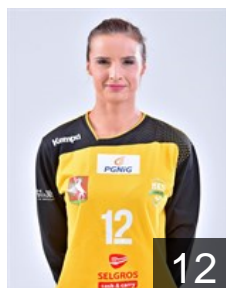

## Bozovic Ivana

Position: Centre Back  
Place of birth: Podgorica  
Date of birth: 28.01.1991  
Height: 178 cm

4

 POL

## Charzynska Edyta

Position: Centre Back  
Place of birth: Plock  
Date of birth: 12.01.1994  
Height: 175 cm

26

 POL

## Drabik Joanna

Position: Line Player  
Place of birth: Wloszczowa  
Date of birth: 28.10.1993  
Height: 180 cm

20

 POL