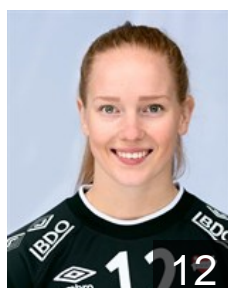

Position: Line Player
Place of birth: Trondheim
Date of birth: 11.05.1994
Height: 182 cm

 NOR

Henriksen Marie

Position: Back
Place of birth: Trondheim
Date of birth: 31.08.1993
Height: 172 cm

 NOR

Hernes Ida Marie Nagelhus

Position: Back
Place of birth: Trondheim
Date of birth: 24.01.1996
Height: 169 cm

 NOR

Hjertner Maria

Position: Right Back
Place of birth: Trondheim
Date of birth: 03.07.1996
Height: 178 cm

 NOR

Hogdahl Moa

Position: Right Back
Place of birth: Trondheim
Date of birth: 28.02.1996
Height: 179 cm

 NOR

Jacobsen Marit Røsberg

Position: Right Wing
Place of birth: Narvik
Date of birth: 25.02.1994
Height: 165 cm

 NOR