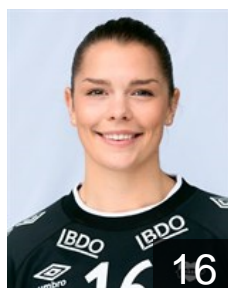

Position: Right Back
Place of birth: Trondheim
Date of birth: 28.02.1996
Height: 179 cm

 NOR

Jacobsen Marit Røsberg

Position: Right Wing
Place of birth: Narvik
Date of birth: 25.02.1994
Height: 165 cm

 NOR

Lerstad Tonje Haug

Position: Goalkeeper
Place of birth: Trondheim
Date of birth: 09.10.1996
Height: 176 cm

 NOR

Magnussen Maja

Position: Right Wing
Place of birth: Trondheim
Date of birth: 30.06.1997
Height: 165 cm

 NOR

Pedersen Andrea Austmo

Position: Goalkeeper
Place of birth: Trondheim
Date of birth: 19.04.1994
Height: 176 cm

CLUB COMPETITIONS - DELEGATION LIST

Women's European Cup - EHF Cup 2016/17

 NOR *Byåsen Håndball Elite - Players*