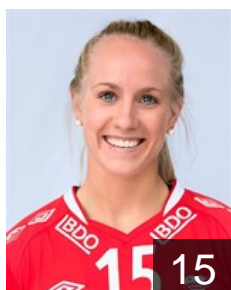

CLUB COMPETITIONS - DELEGATION LIST

Women's European Cup - EHF Cup 2016/17

 NOR *Byåsen Håndball Elite - Players*

 NOR

Aardahl Maren

Position: Line Player
Place of birth: Trondheim
Date of birth: 02.03.1994
Height: -

 NOR

Alstad Ida

Position: Back
Place of birth: Trondheim
Date of birth: 13.06.1985
Height: 172 cm

 NOR

Arntzen Emilie Hegh

Position: Back
Place of birth: Skien
Date of birth: 01.01.1994
Height: 183 cm

 NOR

Groetan Jenny

Position: Line Player
Place of birth: Trondheim
Date of birth: 11.05.1994
Height: 182 cm

 NOR

Henriksen Marie

Position: Back
Place of birth: Trondheim
Date of birth: 31.08.1993
Height: 172 cm

 NOR

Hernes Ida Marie Nagelhus

Position: Back
Place of birth: Trondheim
Date of birth: 24.01.1996
Height: 169 cm

 NOR

Hjertner Maria

Position: Right Back
Place of birth: Trondheim
Date of birth: 03.07.1996
Height: 178 cm

 NOR

Hogdahl Moa