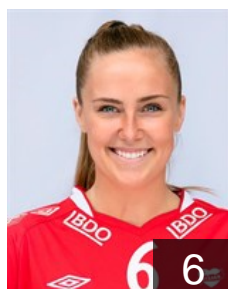

CLUB COMPETITIONS - DELEGATION LIST

Women's European Cup - EHF Cup 2016/17

 NOR *Byåsen Håndball Elite - Players*

 NOR

Aardahl Maren

Position: Line Player
Place of birth: Trondheim
Date of birth: 02.03.1994
Height: -

 NOR

Alstad Ida

Position: Back
Place of birth: Trondheim
Date of birth: 13.06.1985
Height: 172 cm

 NOR

Arntzen Emilie Hegh

Position: Back
Place of birth: Skien
Date of birth: 01.01.1994
Height: 183 cm

 NOR

Groetan Jenny

Position: Line Player
Place of birth: Trondheim
Date of birth: 11.05.1994
Height: 182 cm

 NOR

Henriksen Marie

Position: Back
Place of birth: Trondheim
Date of birth: 31.08.1993
Height: 172 cm

 NOR

Hernes Ida Marie Nagelhus

Position: Back
Place of birth: Trondheim
Date of birth: 24.01.1996
Height: 169 cm

 NOR

Hjertner Maria

Position: Right Back
Place of birth: Trondheim
Date of birth: 03.07.1996
Height: 178 cm

 NOR

Hogdahl Moa