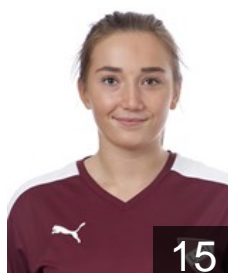

Position: Centre Back
Place of birth: Göteborg
Date of birth: 17.04.1995
Height: 172 cm

SWE

Dreyer Maja

Position: Back
Place of birth: Lund
Date of birth: 07.01.1990
Height: 181 cm

SWE

Ekdahl Matilda

Position: Goalkeeper
Place of birth: Lund
Date of birth: 23.08.1996
Height: 181 cm

SWE

Engdahl Ebba

Position: Centre Back
Place of birth: Lund
Date of birth: 29.10.1991
Height: -

SWE

Johansson Elinore

Position: Right Back
Place of birth: Hassleholm
Date of birth: 19.03.1996
Height: 179 cm

SWE

Lagerquist Anna

Position: Centre Back
Place of birth: Lund
Date of birth: 16.10.1993
Height: 174 cm

SWE

Löfqvist Olivia

Position: Line Player
Place of birth: Lund
Date of birth: 13.07.1998
Height: 175 cm

SWE

Nilsson Beatrice

Position: Left Wing
Place of birth: Göteborg
Date of birth: 15.09.1991
Height: 173 cm

SWE

Nilsson Ida

Position: Goalkeeper
Place of birth: Kristianstad
Date of birth: 25.12.1992
Height: 174 cm