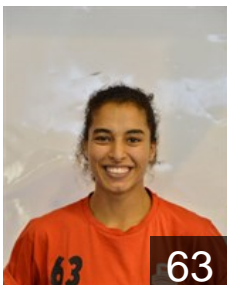

10

TUR

Imamoglu Öcal Sevilay

Position: Goalkeeper
Place of birth: Lüleburgaz
Date of birth: 07.10.1984
Height: 176 cm

1

TUR

Kalyoncuoglu Sevgi

Position: Left Back
Place of birth: Ankara
Date of birth: 02.09.1999
Height: -

9

TUR

Karaca Sevim

Position: Right Wing
Place of birth: Kayseri
Date of birth: 14.01.1999
Height: 160 cm

14

CLUB COMPETITIONS - DELEGATION LIST

Women's European Cup - EHF Cup 2016/17

 **TUR** Muratpasa Belediyesi SK - Players