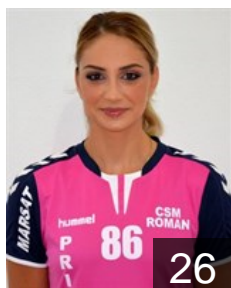

 ROU
Tomescu Andrada Cynthia

Position: Line Player
Place of birth: Baia Mare
Date of birth: 30.07.1991
Height: -

CLUB COMPETITIONS - DELEGATION LIST

Women's European Cup - EHF Cup 2016/17

 ROU C.S.M. Roman - Players

 MNE

Toskovic Jasna

Position: Right Back
Place of birth: Podgorica
Date of birth: 16.03.1989
Height: 185 cm

 UKR

Tymoshenkova Viktoriya

Position: Goalkeeper
Place of birth: Livov
Date of birth: 04.11.1983
Height: 185 cm

 ROU

Vadineanu C.

Position: Back
Place of birth: Moldova
Date of birth: 26.10.1986
Height: 183 cm

 ROU

Vartic Loredana Elena

Position: Centre Back
Place of birth: Roman
Date of birth: 12.06.1996
Height: 175 cm