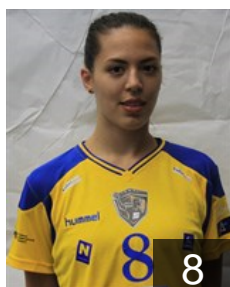

AUT

Topic Marina

Position: Back
Place of birth: Mödling
Date of birth: 17.09.1996
Height: 180 cm