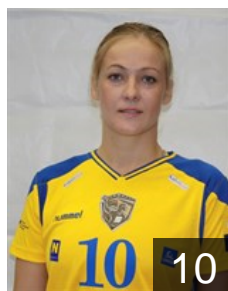

 AUT

Berisha Altina

Position: Back
Place of birth: Vienna
Date of birth: 24.11.1994
Height: -

 FRA

Bruneau Audrey

Position: Back
Place of birth: Clichy-la-Garenne
Date of birth: 21.09.1992
Height: 189 cm

 AUT

Budecevic Marina

Position: Centre Back
Place of birth: Sremska
Date of birth: 25.11.1982
Height: 177 cm

 AUT

Dedic Mirela

Position: Left Wing
Place of birth: Bruck an der Mur
Date of birth: 15.12.1991
Height: 169 cm

 AUT

Flöck Verena

Position: Goalkeeper
Place of birth: Vienna
Date of birth: 29.06.1992
Height: 176 cm

 HUN

Hajgato Anna

Position: Goalkeeper
Place of birth: Budapest
Date of birth: 27.04.1992
Height: 170 cm