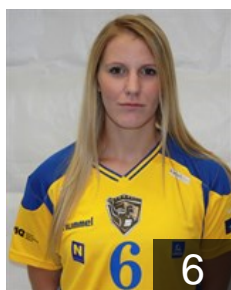

 AUT

Berisha Altina

Position: Back
Place of birth: Vienna
Date of birth: 24.11.1994
Height: -

 FRA

Bruneau Audrey

Position: Back
Place of birth: Clichy-la-Garenne
Date of birth: 21.09.1992
Height: 189 cm

 AUT

Budecevic Marina

Position: Centre Back
Place of birth: Sremska
Date of birth: 25.11.1982
Height: 177 cm

 AUT

Dedic Mirela

Position: Left Wing
Place of birth: Bruck an der Mur
Date of birth: 15.12.1991
Height: 169 cm

 AUT

Flöck Verena

Position: Goalkeeper
Place of birth: Vienna
Date of birth: 29.06.1992
Height: 176 cm

 HUN

Hajgato Anna

Position: Goalkeeper
Place of birth: Budapest
Date of birth: 27.04.1992
Height: 170 cm