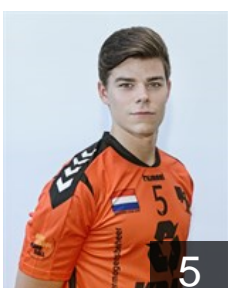

 NED

Peerdeman Mike

Position: Left Back
Place of birth: Purmerend
Date of birth: 06.10.1998
Height: 178 cm
Weight: 67 kg

 NED

Schellekens Dennis

Position: Goalkeeper
Place of birth: Utrecht
Date of birth: 08.10.1990
Height: 188 cm
Weight: 85 kg

 NED

Schilder Mark

Position: Centre Back
Place of birth: Purmerend
Date of birth: 27.02.1993
Height: 181 cm
Weight: 79 kg

 NED

Schilder Stefan

Position: Left Wing
Place of birth: Purmerend
Date of birth: 27.02.1993
Height: 181 cm
Weight: 72 kg

 NED

Ten Velde Rutger

Position: Left Back
Place of birth: Arnhem
Date of birth: 05.03.1997
Height: -
Weight: -

 NED

Van Buren Maurits

Position: Right Wing
Place of birth: Geleen
Date of birth: 05.07.1993
Height: 180 cm
Weight: 81 kg

 NED

Van Schie Léon

Position: Line Player
Place of birth: 's-Gravenhage
Date of birth: 13.04.1988
Height: 180 cm
Weight: 90 kg

 NED

Voogt Stijn

Position: Centre Back
Place of birth: Rotterdam
Date of birth: 27.10.1998
Height: 175 cm
Weight: 69 kg