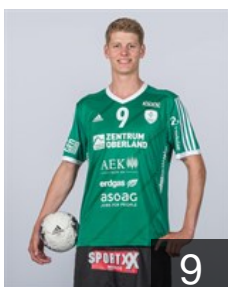

SUI

Glatthard Viktor

Position: Line Player
Place of birth: Meiringen
Date of birth: 15.11.1993
Height: 196 cm
Weight: 90 kg