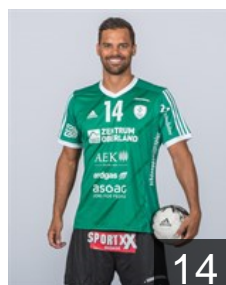

## Raemy Nicolas

Position: Right Back  
Place of birth: Plaffeien  
Date of birth: 25.02.1992  
Height: 188 cm  
Weight: 88 kg

# CLUB COMPETITIONS - DELEGATION LIST

Men's European Cup - EHF Cup 2016/17

 SUI Wacker Thun - Players

 SUI

## Rubin Lenny

Position: Left Back  
Place of birth: Unterseen  
Date of birth: 01.02.1996  
Height: -  
Weight: -

 SUI