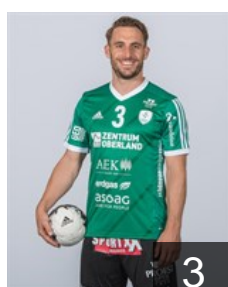

SUI

Linder Luca

Position: Left Wing
Place of birth: Brienz
Date of birth: 23.11.1988
Height: 178 cm
Weight: 78 kg