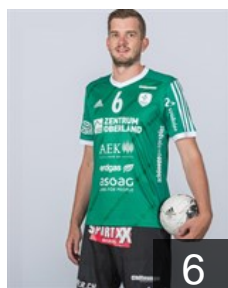

# CLUB COMPETITIONS - DELEGATION LIST

Men's European Cup - EHF Cup 2016/17

 SUI Wacker Thun - Players

 SUI

## Caspar Roman

Position: Centre Back  
Place of birth: Klosters-Serneus  
Date of birth: 16.04.1986  
Height: 187 cm  
Weight: 87 kg

 SUI

## Dähler Jonas

Position: Right Wing  
Place of birth: Seftigen  
Date of birth: 22.06.1989  
Height: 193 cm  
Weight: 81 kg

 GER

## Feuchtmann Perez Emil

Position: Centre Back  
Place of birth: Punta Arenas  
Date of birth: 01.06.1983  
Height: 177 cm  
Weight: 85 kg

 SUI