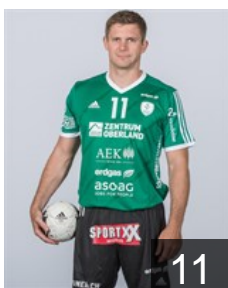

# CLUB COMPETITIONS - DELEGATION LIST

Men's European Cup - EHF Cup 2016/17

 SUI Wacker Thun - Players

 SUI

## Caspar Roman

Position: Centre Back  
Place of birth: Klosters-Serneus  
Date of birth: 16.04.1986  
Height: 187 cm  
Weight: 87 kg

 SUI