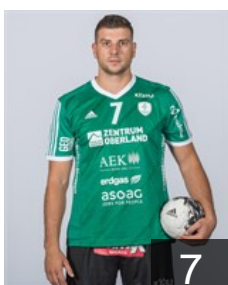

Left Club

SRB

Isailovic Nikola

Position: Right Back
Place of birth: Sabac
Date of birth: 13.05.1986
Height: 195 cm
Weight: 103 kg
Left Club on 31.05.2017

TEAM OFFICIALS

SUI

Rubin Martin

Date of birth: 04.08.1964