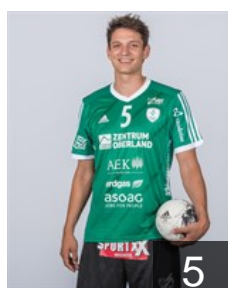

## Krainer Sven

Position: Right Wing  
Place of birth: Basel  
Date of birth: 15.08.1991  
Height: 181 cm  
Weight: 78 kg

 SUI

## Linder Luca

Position: Left Wing  
Place of birth: Brienz  
Date of birth: 23.11.1988  
Height: 178 cm  
Weight: 78 kg

 SUI

## Merz Andreas

Position: Goalkeeper  
Place of birth: Beinwil am See  
Date of birth: 24.11.1985  
Height: 188 cm  
Weight: 84 kg

 SUI