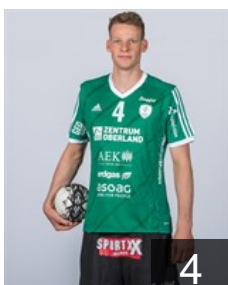

CLUB COMPETITIONS - DELEGATION LIST

Men's European Cup - EHF Cup 2016/17

SUI Wacker Thun - Players

SUI

Rubin Lenny

Position: Left Back
Place of birth: Unterseen
Date of birth: 01.02.1996
Height: -
Weight: -