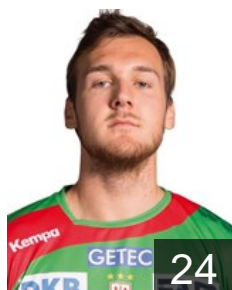

GER

Link Florian

Position: Goalkeeper
Place of birth: Magdeburg
Date of birth: 31.07.1997
Height: 193 cm
Weight: 89 kg

CRO

Musa Zeljko

Position: Line Player
Place of birth: Mostar
Date of birth: 08.01.1986
Height: 200 cm
Weight: 103 kg

GER

Musche Matthias

Position: Left Wing
Place of birth: Magdeburg
Date of birth: 18.07.1992
Height: 186 cm
Weight: 75 kg

CLUB COMPETITIONS - DELEGATION LIST

Men's European Cup - EHF Cup 2016/17

 GER SC Magdeburg - Players

 NOR

O'Sullivan Christian

Position: Centre Back
Place of birth: Oslo
Date of birth: 22.08.1991
Height: 190 cm
Weight: 89 kg

 SWE

Pettersson Daniel

Position: Right Wing
Place of birth: Eskilstuna
Date of birth: 06.05.1992
Height: 179 cm
Weight: 72 kg