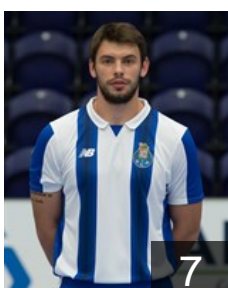

CRO
Spelic Nikola
Position: Left Back
Place of birth: Zagreb
Date of birth: 27.03.1991
Height: 198 cm
Weight: 102 kg