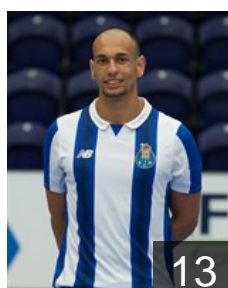

BRA
Toniazza Lemos P.
Position: Left Back
Place of birth: Sorriso
Date of birth: 23.05.1996
Height: 195 cm
Weight: 92 kg