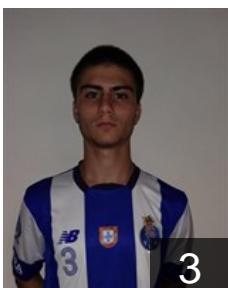

CLUB COMPETITIONS - DELEGATION LIST

Men's European Cup - EHF Cup 2016/17

 POR FC Porto - Players

 POR

Alves Miguel

Position: Right Wing
Place of birth: Porto
Date of birth: 22.07.1996
Height: 184 cm
Weight: 82 kg

 POR

Amador Salina Daymaro

Position: Line Player
Place of birth: Havana
Date of birth: 01.09.1987
Height: -
Weight: -

 POR

Barbosa Tomas

Position: Right Wing
Place of birth: Porto
Date of birth: 26.05.1997
Height: 182 cm
Weight: 81 kg

 POR

Bravo Quintana Alfredo

Position: Goalkeeper
Place of birth: Havana
Date of birth: 20.03.1988
Height: -
Weight: -

 ESP

Carrillo Gutierrez Jose Mario

Position: Left Wing
Place of birth: Leòn
Date of birth: 18.12.1990
Height: 180 cm
Weight: 75 kg

 POR

Carvalho Pedro

Position: Goalkeeper
Place of birth: Guimaraes
Date of birth: 28.01.1995
Height: 195 cm
Weight: 90 kg

 BRA

Cesar Rodrigues Gustavo

Position: Right Back
Place of birth: São Paulo
Date of birth: 09.04.1995
Height: 191 cm
Weight: 95 kg