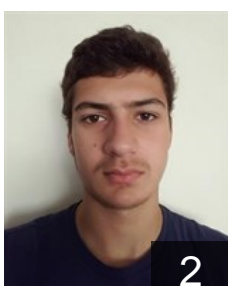

 POR FC Porto - Players

 POR
Madeira Laurentino Hugo
Position: Goalkeeper
Place of birth: Evora
Date of birth: 22.07.1984
Height: 188 cm
Weight: 88 kg

 CRO
Matic Marko
Position: Left Back
Place of birth: Ljubuski
Date of birth: 25.01.1988
Height: 202 cm
Weight: 100 kg

 POR
Rodrigues Areia Antonio
Position: Right Wing
Place of birth: Lisboa
Date of birth: 21.06.1990
Height: 191 cm
Weight: 91 kg

 CUB
Romero Carreras Alejandro
Position: Goalkeeper
Place of birth: Havana
Date of birth: 17.09.1994
Height: 198 cm
Weight: 95 kg

 BRA
Santaela Felipe
Position: Line Player
Place of birth: Sao Paulo
Date of birth: 27.01.1995
Height: 205 cm
Weight: 110 kg

 CPV
Semedo Leandro
Position: Left Back
Place of birth: Praia
Date of birth: 24.12.1995
Height: 192 cm
Weight: 82 kg