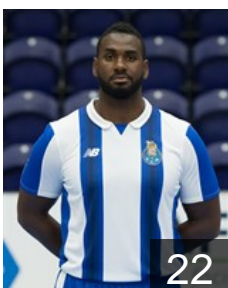

 POR

Carvalho Pedro

Position: Goalkeeper
Place of birth: Guimaraes
Date of birth: 28.01.1995
Height: 195 cm
Weight: 90 kg

 BRA

Cesar Rodrigues Gustavo

Position: Right Back
Place of birth: São Paulo
Date of birth: 09.04.1995
Height: 191 cm
Weight: 95 kg

 CUB

Cuni Morales Yoel

Position: Right Back
Place of birth: Havana
Date of birth: 15.02.1987
Height: 189 cm
Weight: 85 kg

 POR

Delgado Santos Hugo

Position: Left Wing
Place of birth: Porto
Date of birth: 02.03.1992
Height: 178 cm
Weight: 70 kg

 POR

Fernandes Leonel

Position: Centre Back
Place of birth: Porto
Date of birth: 12.03.1998
Height: 186 cm
Weight: 80 kg

 CUB

Hernandez Borges Alexis

Position: Line Player
Place of birth: Habana
Date of birth: 06.10.1991
Height: 195 cm
Weight: 115 kg