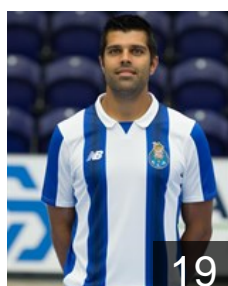

POR
Silva Moreira Ricardo
Position: Right Wing
Place of birth: Figueira da Foz
Date of birth: 28.04.1982
Height: 185 cm
Weight: 82 kg