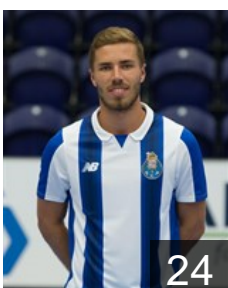

 POR

Bravo Quintana Alfredo

Position: Goalkeeper
Place of birth: Havana
Date of birth: 20.03.1988
Height: -
Weight: -

 ESP

Carrillo Gutierrez Jose Mario

Position: Left Wing
Place of birth: Leòn
Date of birth: 18.12.1990
Height: 180 cm
Weight: 75 kg

 POR

Carvalho Pedro

Position: Goalkeeper
Place of birth: Guimaraes
Date of birth: 28.01.1995
Height: 195 cm
Weight: 90 kg

 BRA

Cesar Rodrigues Gustavo

Position: Right Back
Place of birth: São Paulo
Date of birth: 09.04.1995
Height: 191 cm
Weight: 95 kg

 CUB

Cuni Morales Yoel

Position: Right Back
Place of birth: Havana
Date of birth: 15.02.1987
Height: 189 cm
Weight: 85 kg

 POR

Delgado Santos Hugo

Position: Left Wing
Place of birth: Porto
Date of birth: 02.03.1992
Height: 178 cm
Weight: 70 kg