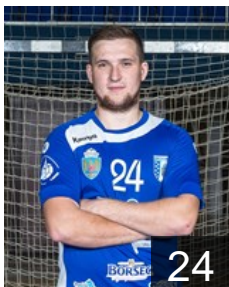

 BIH

Marijanac Sasa

Position: Centre Back
Place of birth: Vrbas
Date of birth: 06.01.1989
Height: 189 cm
Weight: 95 kg

 ROU

Militaru Robert Mihai

Position: Left Back
Place of birth: Targu Jiu
Date of birth: 04.01.1994
Height: -
Weight: -

 SRB

Milosevic Krsto

Position: Left Back
Place of birth: Belgrade
Date of birth: 06.01.1988
Height: 194 cm
Weight: 99 kg

CLUB COMPETITIONS - DELEGATION LIST

Men's European Cup - EHF Cup 2016/17

 ROU CSM Bucuresti - Players

 ROU

Negru Andrei Nicusor

Position: Left Wing
Place of birth: Resita
Date of birth: 24.05.1994
Height: 180 cm
Weight: 77 kg

 ROU

Novanc Marius Ioan

Position: Line Player
Place of birth: Arad
Date of birth: 08.11.1980
Height: 194 cm
Weight: 103 kg