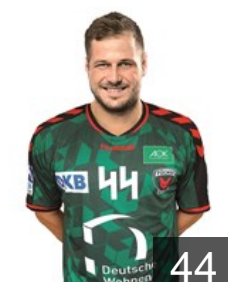

 ISL

Elisson Bjarki Mar

Position: Left Wing
Place of birth: Reykjavik
Date of birth: 16.05.1990
Height: 191 cm
Weight: 88 kg

 GER

Fäth Steffen

Position: Left Back
Place of birth: Frankfurt a.M.
Date of birth: 04.04.1990
Height: 194 cm
Weight: 90 kg

 SLO

Ferjan Mark

Position: Goalkeeper
Place of birth: Ljubljana
Date of birth: 30.06.1998
Height: 183 cm
Weight: 89 kg

 GER

Fritz Fynn Ole

Position: Left Back
Place of birth: Berlin
Date of birth: 03.05.1997
Height: 194 cm
Weight: 94 kg

 CRO

Gojun Jakov

Position: Left Back
Place of birth: Split
Date of birth: 18.04.1986
Height: 203 cm
Weight: 112 kg

 GER

Heinevetter Silvio

Position: Goalkeeper
Place of birth: Bad Langensalza
Date of birth: 21.10.1984
Height: 194 cm
Weight: 92 kg

 CRO

Kozina Kresimir

Position: Line Player
Place of birth: Derventa
Date of birth: 25.06.1990
Height: 196 cm
Weight: 99 kg

 GER

Kubrak Christoffer

Position: Goalkeeper
Place of birth: Berlin
Date of birth: 03.10.1997
Height: 189 cm
Weight: 84 kg