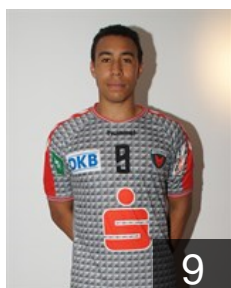

CLUB COMPETITIONS - DELEGATION LIST

Men's European Cup - EHF Cup 2016/17

 GER Füchse Berlin - Players

 GER

Akakpo Cyrill

Position: Right Wing
Place of birth: Berlin
Date of birth: 01.10.1997
Height: 186 cm
Weight: 88 kg

 ISL

Elisson Bjarki Mar

Position: Left Wing
Place of birth: Reykjavik
Date of birth: 16.05.1990
Height: 191 cm
Weight: 88 kg

 GER

Fäth Steffen

Position: Left Back
Place of birth: Frankfurt a.M.
Date of birth: 04.04.1990
Height: 194 cm
Weight: 90 kg