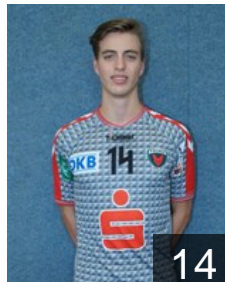

SRB

Nenadic Drasko

Position: Left Back
Place of birth: Belgrad
Date of birth: 15.02.1990
Height: 202 cm
Weight: 91 kg

SRB

Nenadic Petar

Position: Centre Back
Place of birth: Beograd
Date of birth: 28.06.1986
Height: 198 cm
Weight: 80 kg

ESP

Plaza Jimenez Ignacio

Position: Line Player
Place of birth: Ciudad Real
Date of birth: 10.01.1994
Height: 195 cm
Weight: 102 kg

GER

Pust Yannick-Marcos

Position: Right Wing
Place of birth: Berlin
Date of birth: 17.10.1998
Height: 185 cm
Weight: 80 kg

GER

Reißky Christoph

Position: Right Back
Place of birth: Freiberg
Date of birth: 11.08.1995
Height: 187 cm
Weight: 80 kg

GER

Schauer Kuno

Position: Centre Back
Place of birth: Berlin
Date of birth: 07.11.1998
Height: 189 cm
Weight: 82 kg