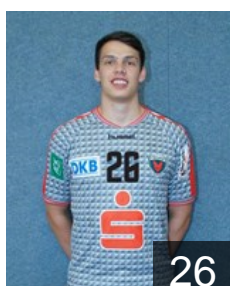

SRB

Nenadic Drasko

Position: Left Back
Place of birth: Belgrad
Date of birth: 15.02.1990
Height: 202 cm
Weight: 91 kg

SRB

Nenadic Petar

Position: Centre Back
Place of birth: Beograd
Date of birth: 28.06.1986
Height: 198 cm
Weight: 80 kg

GER

Reißky Christoph

Position: Right Back
Place of birth: Freiberg
Date of birth: 11.08.1995
Height: 187 cm
Weight: 80 kg

GER

Schauer Kuno

Position: Centre Back
Place of birth: Berlin
Date of birth: 07.11.1998
Height: 189 cm
Weight: 82 kg

GER

Simak Frederik

Position: Left Wing
Place of birth: Gengenbach
Date of birth: 24.01.1998
Height: 196 cm
Weight: 100 kg

CZE

Stochl Petr

Position: Goalkeeper
Place of birth: Pilsen
Date of birth: 24.04.1976
Height: 195 cm
Weight: 93 kg