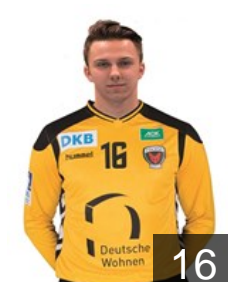

 GER

Bielzer Tim

Position: Line Player
Place of birth: Berlin
Date of birth: 07.11.1997
Height: 195 cm
Weight: 104 kg

 GER

Drux Paul

Position: Left Back
Place of birth: Gummersbach
Date of birth: 07.02.1995
Height: 192 cm
Weight: 92 kg

 ISL

Elisson Bjarki Mar

Position: Left Wing
Place of birth: Reykjavik
Date of birth: 16.05.1990
Height: 191 cm
Weight: 88 kg

 GER

Fäth Steffen

Position: Left Back
Place of birth: Frankfurt a.M.
Date of birth: 04.04.1990
Height: 194 cm
Weight: 90 kg

 SLO

Ferjan Mark

Position: Goalkeeper
Place of birth: Ljubljana
Date of birth: 30.06.1998
Height: 183 cm
Weight: 89 kg

 GER

Fritz Fynn Ole

Position: Left Back
Place of birth: Berlin
Date of birth: 03.05.1997
Height: 194 cm
Weight: 94 kg

 CRO

Gojun Jakov

Position: Left Back
Place of birth: Split
Date of birth: 18.04.1986
Height: 203 cm
Weight: 112 kg

 GER

Heinevetter Silvio

Position: Goalkeeper
Place of birth: Bad Langensalza
Date of birth: 21.10.1984
Height: 194 cm
Weight: 92 kg