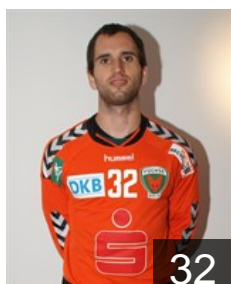

 ISL

Elisson Bjarki Mar

Position: Left Wing
Place of birth: Reykjavik
Date of birth: 16.05.1990
Height: 191 cm
Weight: 88 kg

 GER

Fäth Steffen

Position: Left Back
Place of birth: Frankfurt a.M.
Date of birth: 04.04.1990
Height: 194 cm
Weight: 90 kg

 SLO

Ferjan Mark

Position: Goalkeeper
Place of birth: Ljubljana
Date of birth: 30.06.1998
Height: 183 cm
Weight: 89 kg

 GER

Fritz Fynn Ole

Position: Left Back
Place of birth: Berlin
Date of birth: 03.05.1997
Height: 194 cm
Weight: 94 kg

 CRO

Gojun Jakov

Position: Left Back
Place of birth: Split
Date of birth: 18.04.1986
Height: 203 cm
Weight: 112 kg

 GER

Heinevetter Silvio

Position: Goalkeeper
Place of birth: Bad Langensalza
Date of birth: 21.10.1984
Height: 194 cm
Weight: 92 kg

 CRO

Kozina Kresimir

Position: Line Player
Place of birth: Derventa
Date of birth: 25.06.1990
Height: 196 cm
Weight: 99 kg

 GER

Kubrak Christoffer

Position: Goalkeeper
Place of birth: Berlin
Date of birth: 03.10.1997
Height: 189 cm
Weight: 84 kg