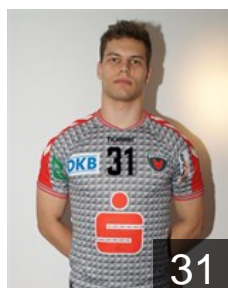

CLUB COMPETITIONS - DELEGATION LIST

Men's European Cup - EHF Cup 2016/17

 GER Füchse Berlin - Players

 GER

Akakpo Cyrill

Position: Right Wing
Place of birth: Berlin
Date of birth: 01.10.1997
Height: 186 cm
Weight: 88 kg

 ISL

Elisson Bjarki Mar

Position: Left Wing
Place of birth: Reykjavik
Date of birth: 16.05.1990
Height: 191 cm
Weight: 88 kg

 GER

Fäth Steffen

Position: Left Back
Place of birth: Frankfurt a.M.
Date of birth: 04.04.1990
Height: 194 cm
Weight: 90 kg