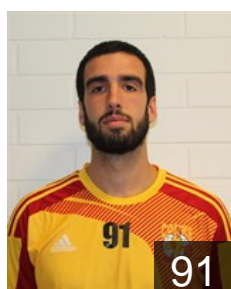

CLUB COMPETITIONS - DELEGATION LIST

Men's European Cup - EHF Cup 2016/17

FIN HC Cocks - Players

FIN

Alander Kalle

Position: Goalkeeper
Place of birth: Riihimäki
Date of birth: 13.06.1995
Height: -
Weight: -

BLR

Bachko Aliaksandr

Position: Centre Back
Place of birth: Grandichi
Date of birth: 15.08.1989
Height: 189 cm
Weight: 90 kg

POR

Da Silva Tiago

Position: Right Back
Place of birth: Guimaraes
Date of birth: 04.01.1991
Height: 198 cm
Weight: 92 kg

BLR

Kaliarovich Andrei

Position: Left Back
Place of birth: Minsk
Date of birth: 18.08.1993
Height: 196 cm
Weight: 92 kg

RUS

Kovalenko Victor

Position: Centre Back
Place of birth: Leningrad
Date of birth: 13.01.1982
Height: 192 cm
Weight: 93 kg