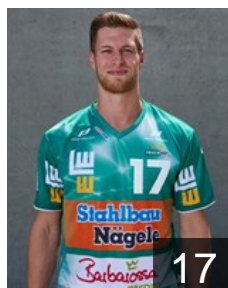

## Berg Andreas

Position: Left Wing  
Place of birth: Säve  
Date of birth: 09.05.1992  
Height: 190 cm  
Weight: 88 kg

 GER

## Braun Joshua

Position: Right Wing  
Place of birth: Laupheim  
Date of birth: 11.07.1998  
Height: 190 cm  
Weight: 85 kg

 GER