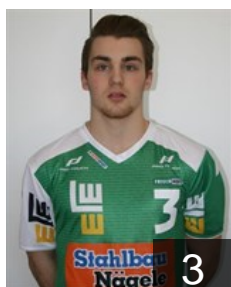

## Berg Andreas

Position: Left Wing  
Place of birth: Säve  
Date of birth: 09.05.1992  
Height: 190 cm  
Weight: 88 kg

 GER

## Braun Joshua

Position: Right Wing  
Place of birth: Laupheim  
Date of birth: 11.07.1998  
Height: 190 cm  
Weight: 85 kg

 GER

## Fontaine Daniel

Position: Left Back  
Place of birth: Saarlouis  
Date of birth: 02.07.1989  
Height: 194 cm  
Weight: 95 kg

 GER