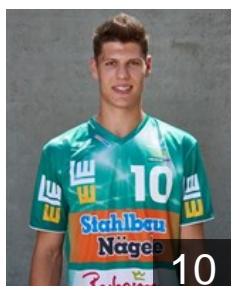

GER

Heymann Sebastian

Position: Left Back
Place of birth: Heilbronn
Date of birth: 01.03.1998
Height: 198 cm
Weight: 91 kg