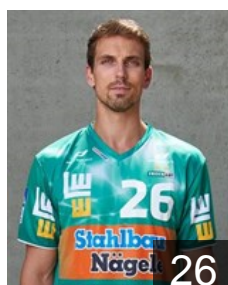

## Heymann Sebastian

Position: Left Back  
Place of birth: Heilbronn  
Date of birth: 01.03.1998  
Height: 198 cm  
Weight: 91 kg

 GER

## Kaufmann Lars

Position: Left Back  
Place of birth: Görlitz  
Date of birth: 25.02.1982  
Height: 199 cm  
Weight: 107 kg

 GER

## Kneule Tim

Position: Centre Back  
Place of birth: Reutlingen  
Date of birth: 18.08.1986  
Height: 190 cm  
Weight: 96 kg

 GER