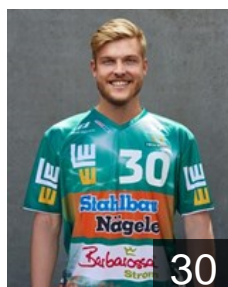

SWE

Halen Anton

Position: Right Wing
Place of birth: Helgum
Date of birth: 28.11.1990
Height: 185 cm
Weight: 96 kg