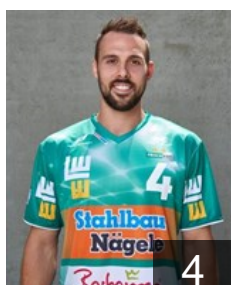

GER

Kneule Tim

Position: Centre Back
Place of birth: Reutlingen
Date of birth: 18.08.1986
Height: 190 cm
Weight: 96 kg