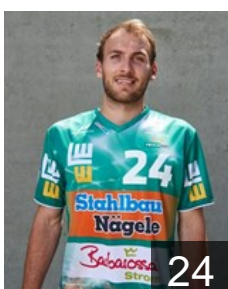

## Rebmann Daniel

Position: Goalkeeper  
Place of birth: Stuttgart  
Date of birth: 16.01.1994  
Height: -  
Weight: -

# CLUB COMPETITIONS - DELEGATION LIST

Men's European Cup - EHF Cup 2016/17

 GER Frisch Auf Göppingen - Players

 GER  
**Rentschler Marco**  
Position: Right Wing  
Place of birth: Bietigheim-Date of birth: 28.12.1994  
Height: 185 cm  
Weight: 82 kg

 GER  
**Rutschmann Bastian**  
Position: Goalkeeper  
Place of birth: Karlsruhe  
Date of birth: 30.12.1982  
Height: 195 cm  
Weight: 93 kg

 GER  
**Schiller Marcel**  
Position: Left Wing  
Place of birth: Bad Urach  
Date of birth: 15.08.1991  
Height: -  
Weight: -