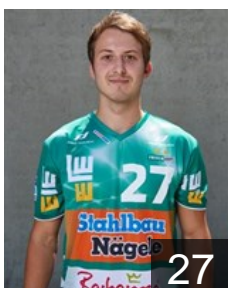

## Prost Primoz

Position: Goalkeeper  
Place of birth: TRBOVLJE  
Date of birth: 14.07.1983  
Height: 186 cm  
Weight: 96 kg

 GER

## Rebmann Daniel

Position: Goalkeeper  
Place of birth: Stuttgart  
Date of birth: 16.01.1994  
Height: -  
Weight: -

# CLUB COMPETITIONS - DELEGATION LIST

Men's European Cup - EHF Cup 2016/17

 GER Frisch Auf Göppingen - Players

 GER  
**Rentschler Marco**  
Position: Right Wing  
Place of birth: Bietigheim-Date of birth: 28.12.1994  
Height: 185 cm  
Weight: 82 kg