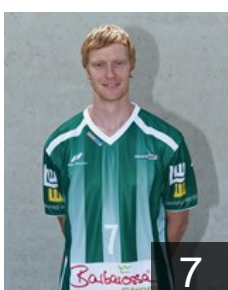

GER
Schöne Christian
Position: Right Wing
Place of birth: Halle
Date of birth: 23.02.1981
Height: 188 cm
Weight: 80 kg