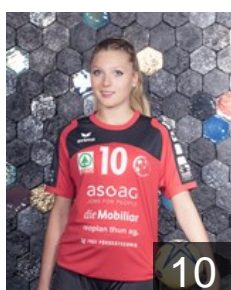

SUI

Zumstein Kira

Position: Centre Back
Place of birth: Bern
Date of birth: 23.10.1999
Height: 160 cm