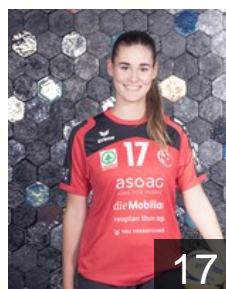

Berger Laura

Position: Right Back
Place of birth: Basel
Date of birth: 25.11.1987
Height: 176 cm

SLO

Ferfolja Teja

Position: Left Back
Place of birth: Gorica
Date of birth: 20.09.1991
Height: 182 cm

SUI

Feuz Maura Noemi

Position: Left Wing
Place of birth: Bern
Date of birth: 06.05.1997
Height: 157 cm

SUI

Ganz Annina

Position: Left Wing
Place of birth: Heiden
Date of birth: 28.01.1988
Height: 165 cm

SUI

Gerber Nina Lisa

Position: Left Back
Place of birth: Bern
Date of birth: 25.01.1992
Height: 170 cm

SUI

Hess Julia

Position: Left Wing
Place of birth: Bern
Date of birth: 12.04.1998
Height: 162 cm

SUI

Hostettler Fabiola Patrizia

Position: Line Player
Place of birth: Bern
Date of birth: 12.10.1997
Height: 182 cm