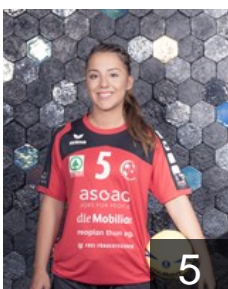

Berger Laura

Position: Right Back
Place of birth: Basel
Date of birth: 25.11.1987
Height: 176 cm

SLO

Ferfolja Teja

Position: Left Back
Place of birth: Gorica
Date of birth: 20.09.1991
Height: 182 cm

SUI

Feuz Maura Noemi

Position: Left Wing
Place of birth: Bern
Date of birth: 06.05.1997
Height: 157 cm

SUI

Ganz Annina

Position: Left Wing
Place of birth: Heiden
Date of birth: 28.01.1988
Height: 165 cm

SUI

Gerber Nina Lisa

Position: Left Back
Place of birth: Bern
Date of birth: 25.01.1992
Height: 170 cm