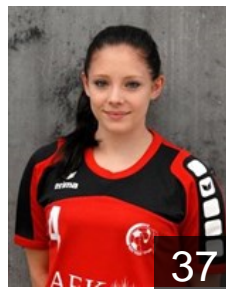

Berger Laura

Position: Right Back
Place of birth: Basel
Date of birth: 25.11.1987
Height: 176 cm

SLO

Ferfolja Teja

Position: Left Back
Place of birth: Gorica
Date of birth: 20.09.1991
Height: 182 cm

SUI

Feuz Maura Noemi

Position: Left Wing
Place of birth: Bern
Date of birth: 06.05.1997
Height: 157 cm

SUI

Ganz Annina

Position: Left Wing
Place of birth: Heiden
Date of birth: 28.01.1988
Height: 165 cm

SUI

Gerber Nina Lisa

Position: Left Back
Place of birth: Bern
Date of birth: 25.01.1992
Height: 170 cm