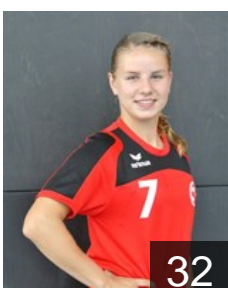

SUI

Jordi Selina

Position: Right Wing
Place of birth: Thun
Date of birth: 18.09.1997
Height: 169 cm

SUI

Karlen Jana Vanessa

Position: Centre Back
Place of birth: Visp
Date of birth: 01.11.2000
Height: 170 cm

SUI

Knecht Desiree Maria

Position: Centre Back
Place of birth: Bern
Date of birth: 26.11.2000
Height: 170 cm

SLO

Korenic Karmen

Position: Goalkeeper
Place of birth: novo mesto
Date of birth: 20.10.1993
Height: 180 cm