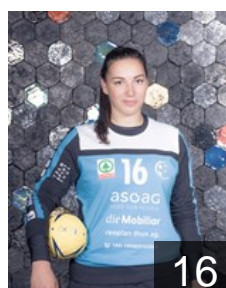

SUI

Jordi Selina

Position: Right Wing
Place of birth: Thun
Date of birth: 18.09.1997
Height: 169 cm

SUI

Karlen Jana Vanessa

Position: Centre Back
Place of birth: Visp
Date of birth: 01.11.2000
Height: 170 cm

SUI

Knecht Desiree Maria

Position: Centre Back
Place of birth: Bern
Date of birth: 26.11.2000
Height: 170 cm

SLO

Korenic Karmen

Position: Goalkeeper
Place of birth: novo mesto
Date of birth: 20.10.1993
Height: 180 cm