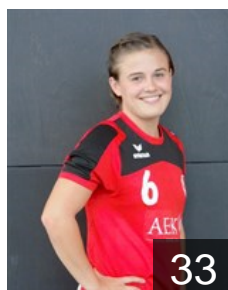

CLUB COMPETITIONS - DELEGATION LIST

Women's European Cup - Challenge Cup 2016/17

 SUI DHB Rotweiss Thun - Players

 SUI

Kuslys Julia Sophia

Position: Goalkeeper
Place of birth: Thun
Date of birth: 04.10.1999
Height: 170 cm

 SUI

Lehmann Adriana

Position: Right Wing
Place of birth: Bern
Date of birth: 22.02.1999
Height: 165 cm

 SRB

Marjanac Tanja

Position: Left Back
Place of birth: Sombor
Date of birth: 03.08.1983
Height: 178 cm