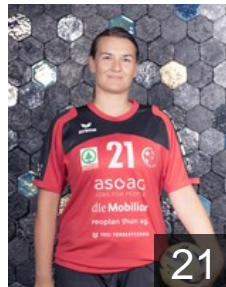

CLUB COMPETITIONS - DELEGATION LIST

Women's European Cup - Challenge Cup 2016/17

SUI DHB Rotweiss Thun - Players

CHI

Angel Galaz Gisele Andrea

Position:
Place of birth:
Date of birth: 06.07.1989
Height: -

SUI

Berger Laura

Position: Right Back
Place of birth: Basel
Date of birth: 25.11.1987
Height: 176 cm

SLO

Ferfolja Teja

Position: Left Back
Place of birth: Gorica
Date of birth: 20.09.1991
Height: 182 cm

SUI

Feuz Maura Noemi