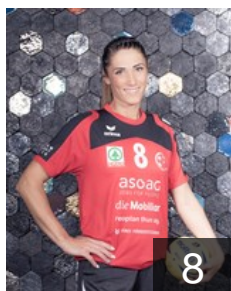

SUI

Knecht Desiree Maria

Position: Centre Back
Place of birth: Bern
Date of birth: 26.11.2000
Height: 170 cm

SLO

Korenic Karmen

Position: Goalkeeper
Place of birth: novo mesto
Date of birth: 20.10.1993
Height: 180 cm

CLUB COMPETITIONS - DELEGATION LIST

Women's European Cup - Challenge Cup 2016/17

 SUI DHB Rotweiss Thun - Players

 SUI

Kuslys Julia Sophia

Position: Goalkeeper
Place of birth: Thun
Date of birth: 04.10.1999
Height: 170 cm

 SUI

Lehmann Adriana

Position: Right Wing
Place of birth: Bern
Date of birth: 22.02.1999
Height: 165 cm

 SRB

Marjanac Tanja

Position: Left Back
Place of birth: Sombor
Date of birth: 03.08.1983
Height: 178 cm