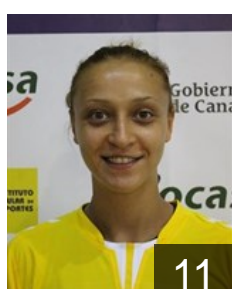

 **ESP**
Armas Mateo Andrea
Position: Goalkeeper
Place of birth: TIAS
Date of birth: 22.09.1997
Height: 168 cm

 **GUI**
Diallo Diallo Bintou
Position: Right Wing
Place of birth: Conacry
Date of birth: 01.01.1997
Height: 162 cm

 **ESP**
Falcon Gonzalez Melania
Position: Right Wing
Place of birth: Las Palmas
Date of birth: 27.04.1992
Height: 160 cm

 **ESP**
Gimenez Perales Alba
Position: Left Wing
Place of birth: LAS PALMAS
Date of birth: 17.08.2000
Height: 160 cm

 **ESP**
Gonzalez Mendez Maria
Position: Centre Back
Place of birth: Tejina
Date of birth: 04.02.1987
Height: 165 cm

 **ROU**
Hamciuc Ana Maria
Position: Line Player
Place of birth: BUCAREST
Date of birth: 10.10.1986
Height: 180 cm