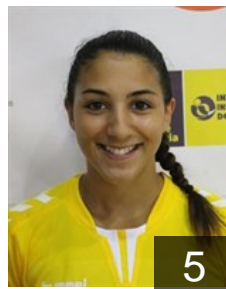

 **ESP**

Mendoza Lopez Laura

Position: Right Wing
Place of birth: LAS PALMAS
Date of birth: 28.09.1999
Height: 165 cm

 **ESP**

Navarro Gimenez Silvia

Position: Goalkeeper
Place of birth: Valencia
Date of birth: 20.03.1979
Height: 170 cm

 **ESP**

Pena Santana Arabia

Position: Left Wing
Place of birth: Las Palmas
Date of birth: 16.04.1993
Height: 160 cm

 **ESP**

Perez Risco Arinegua

Position: Centre Back
Place of birth: ARONA
Date of birth: 29.11.1998
Height: -