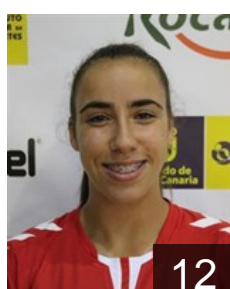

 **ESP**
Armas Mateo Andrea
Position: Goalkeeper
Place of birth: TIAS
Date of birth: 22.09.1997
Height: 168 cm

 **GUI**
Diallo Diallo Bintou
Position: Right Wing
Place of birth: Conacry
Date of birth: 01.01.1997
Height: 162 cm

 **ESP**
Falcon Gonzalez Melania
Position: Right Wing
Place of birth: Las Palmas
Date of birth: 27.04.1992
Height: 160 cm

 **ESP**
Gimenez Perales Alba
Position: Left Wing
Place of birth: LAS PALMAS
Date of birth: 17.08.2000
Height: 160 cm

 **ESP**
Gonzalez Mendez Maria
Position: Centre Back
Place of birth: Tejina
Date of birth: 04.02.1987
Height: 165 cm

 **ROU**
Hamciuc Ana Maria
Position: Line Player
Place of birth: BUCAREST
Date of birth: 10.10.1986
Height: 180 cm