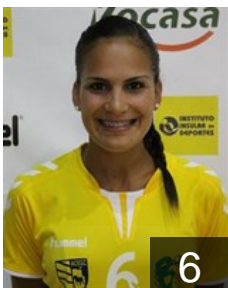

 **ESP**

Pena Santana Arabia

Position: Left Wing
Place of birth: Las Palmas
Date of birth: 16.04.1993
Height: 160 cm

 **ESP**

Perez Risco Arinegua

Position: Centre Back
Place of birth: ARONA
Date of birth: 29.11.1998
Height: -