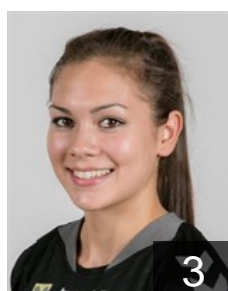

 AUT

Franz Nadine

Position: Back
Place of birth: Bregenz
Date of birth: 01.04.1991
Height: 160 cm

 AUT

Gurschler Sarah

Position: Centre Back
Place of birth: Dornbirn
Date of birth: 02.02.1996
Height: 154 cm