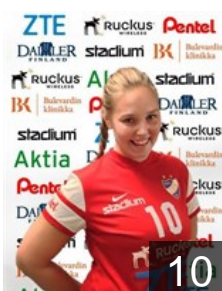

 FIN

Kullberg Heidi

Position: Line Player
Place of birth: Porvoo
Date of birth: 04.02.1992
Height: 172 cm

 FIN

Mitchell Ida

Position: Line Player
Place of birth: Parainen
Date of birth: 13.10.1986
Height: 177 cm

 FIN

Niemi Roosa

Position: Goalkeeper
Place of birth: Askola
Date of birth: 01.09.2000
Height: 172 cm

CLUB COMPETITIONS - DELEGATION LIST

Women's European Cup - Challenge Cup 2016/17

 FIN HIFK - Players

 FIN

Nylund Hanna

Position: Centre Back
Place of birth: Espoo
Date of birth: 15.06.1991
Height: 168 cm

 FIN

Olsson Alexandra

Position: Goalkeeper
Place of birth: Kauniainen
Date of birth: 05.04.1998
Height: 174 cm

 FIN

Paukku Mari

Position: Left Wing
Place of birth: Espoo
Date of birth: 17.05.1994
Height: 169 cm

 FIN

Rouhiainen Rosanna

Position: Line Player
Place of birth: Helsinki
Date of birth: 17.03.1993
Height: 172 cm