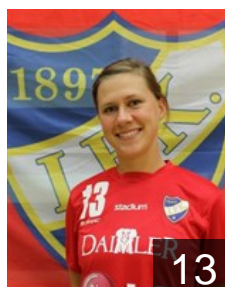

CLUB COMPETITIONS - DELEGATION LIST

Women's European Cup - Challenge Cup 2016/17

 FIN HIFK - Players

 FIN

Ax Kathlen

Position: Right Wing
Place of birth: Helsinki
Date of birth: 15.02.1993
Height: 164 cm

 FIN

Berg Victoria

Position: Centre Back
Place of birth: Helsinki
Date of birth: 17.08.1991
Height: 170 cm

 FIN

Borgarsdottir Sandelin Silja

Position: Left Wing
Place of birth: Helsinki
Date of birth: 04.01.1985
Height: 166 cm

 FIN

Byman Carolina

Position: Left Wing
Place of birth: Porvoo
Date of birth: 23.09.1991
Height: 165 cm

 FIN

Cainberg Linda

Position: Left Back
Place of birth: Vantaa
Date of birth: 10.07.1986
Height: 176 cm

 FIN

Forsman Cecilia

Position: Right Back
Place of birth: Helsinki
Date of birth: 14.08.1987
Height: 168 cm

 FIN

Friman Petra

Position: Line Player
Place of birth: Espoo
Date of birth: 25.09.1994
Height: -