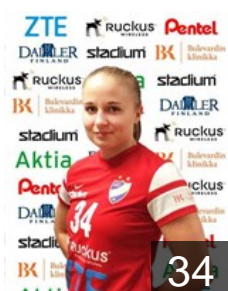

 FIN

Niemi Roosa

Position: Goalkeeper
Place of birth: Askola
Date of birth: 01.09.2000
Height: 172 cm

CLUB COMPETITIONS - DELEGATION LIST

Women's European Cup - Challenge Cup 2016/17

 FIN HIFK - Players

 FIN

Nylund Hanna

Position: Centre Back
Place of birth: Espoo
Date of birth: 15.06.1991
Height: 168 cm

 FIN

Olsson Alexandra

Position: Goalkeeper
Place of birth: Kauniainen
Date of birth: 05.04.1998
Height: 174 cm

 FIN

Paukku Mari

Position: Left Wing
Place of birth: Espoo
Date of birth: 17.05.1994
Height: 169 cm

 FIN

Rouhiainen Rosanna

Position: Line Player
Place of birth: Helsinki
Date of birth: 17.03.1993
Height: 172 cm

 FIN

Salo Hanna

Position: Left Back
Place of birth: Helsinki
Date of birth: 07.01.1997
Height: 174 cm

 FIN

Väyrynen Ida

Position: Left Back
Place of birth: Helsinki
Date of birth: 08.02.1995
Height: -

TEAM OFFICIALS