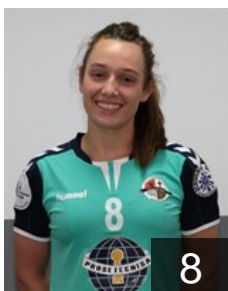

 **ESP**

Hernández Galan Kaiene

Position: Goalkeeper
Place of birth: BASAURI
Date of birth: 22.04.1999
Height: 163 cm

CLUB COMPETITIONS - DELEGATION LIST

Women's European Cup - Challenge Cup 2016/17

 **ESP** Prosetecnisa Bm Zuazo - Players

 **ESP**

Hernandez Serrador Ainhoa

Position: Line Player
Place of birth: BARAKALDO
Date of birth: 27.04.1994
Height: 180 cm

 **ESP**

Ibanez Larumbe Mendia

Position: Back
Place of birth: CASTRO
Date of birth: 06.12.1999
Height: 182 cm

 **ESP**

Manrique Garin Oihane

Position: Centre Back
Place of birth: BARAKALDO
Date of birth: 16.01.1998
Height: -

 **ESP**

Martin Garcia Angela

Position: Line Player
Place of birth: CIUDAD REAL
Date of birth: 06.03.1986
Height: 181 cm