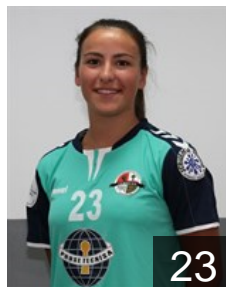

 **ESP**

Elicegui Fernandez Nerea

Position: Left Back
Place of birth: BASAURI
Date of birth: 06.04.1994
Height: 178 cm

 **ESP**

Espinola Perez Irene

Position: Right Back
Place of birth: GRANADA
Date of birth: 19.12.1992
Height: 185 cm

 **ESP**

Gil Bolado Alexandra

Position: Left Back
Place of birth: SANTANDER
Date of birth: 25.01.1986
Height: 178 cm

 **ESP**

Gil Dominguez Oihane

Position: Left Wing
Place of birth: BILBAO
Date of birth: 05.12.1988
Height: 166 cm

 **ESP**

Hernández Galan Kaiene

Position: Goalkeeper
Place of birth: BASAURI
Date of birth: 22.04.1999
Height: 163 cm

CLUB COMPETITIONS - DELEGATION LIST

Women's European Cup - Challenge Cup 2016/17

 **ESP** Prosetecnisa Bm Zuazo - Players

 **ESP**

Hernandez Serrador Ainhoa

Position: Line Player
Place of birth: BARAKALDO
Date of birth: 27.04.1994
Height: 180 cm

 **ESP**

Ibanez Larumbe Mendia

Position: Back
Place of birth: CASTRO
Date of birth: 06.12.1999
Height: 182 cm