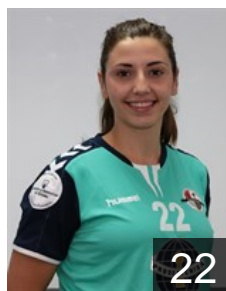

 **ESP**

Hernández Galan Kaiene

Position: Goalkeeper
Place of birth: BASAURI
Date of birth: 22.04.1999
Height: 163 cm

CLUB COMPETITIONS - DELEGATION LIST

Women's European Cup - Challenge Cup 2016/17

 **ESP** Prosetecnisa Bm Zuazo - Players

 **ESP**

Hernandez Serrador Ainhoa

Position: Line Player
Place of birth: BARAKALDO
Date of birth: 27.04.1994
Height: 180 cm

 **ESP**

Ibanez Larumbe Mendia

Position: Back
Place of birth: CASTRO
Date of birth: 06.12.1999
Height: 182 cm

 **ESP**

Manrique Garin Oihane

Position: Centre Back
Place of birth: BARAKALDO
Date of birth: 16.01.1998
Height: -

 **ESP**

Martin Garcia Angela

Position: Line Player
Place of birth: CIUDAD REAL
Date of birth: 06.03.1986
Height: 181 cm