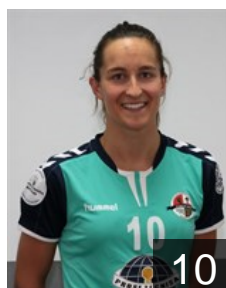

CLUB COMPETITIONS - DELEGATION LIST

Women's European Cup - Challenge Cup 2016/17

 **ESP** Prosetecnisa Bm Zuazo - Players

 **ESP**

Aalla Rotaeché Maddi

Position: Goalkeeper
Place of birth: PLENTZIA
Date of birth: 01.01.1997
Height: 173 cm

 **ESP**

Agirregomezkorta Bouzo M.

Position: Centre Back
Place of birth: ERMUA
Date of birth: 21.03.1993
Height: 174 cm

 **ESP**

Azaola Goyenechea Ainhoa

Position: Right Wing
Place of birth: BERMEO
Date of birth: 12.02.1992
Height: 159 cm