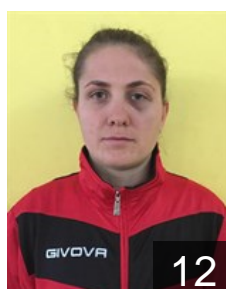

 KOS
Fazlija Shpresa
Position: Right Back
Place of birth: Gjakove
Date of birth: 29.03.1990
Height: -

 KOS
Gashi Dafina
Position: Right Wing
Place of birth: Priyren
Date of birth: 10.11.1994
Height: 164 cm

 KOS
Haxha Blerina
Position:
Place of birth: Mitrovica
Date of birth: 17.03.1988
Height: -

 KOS
Ibrahimi Mana
Position: Right Wing
Place of birth: Gjakove
Date of birth: 04.10.1993
Height: -

 KOS
Karaqi Donika
Position: Right Wing
Place of birth: Gjakove
Date of birth: 04.07.1994
Height: 165 cm

CLUB COMPETITIONS - DELEGATION LIST

Women's European Cup - Challenge Cup 2016/17

 KOS KHF Shqiponja - Players

 KOS
Kelmendi Albulena
Position: Right Back
Place of birth: Mitrovice
Date of birth: 12.01.1987
Height: -

 KOS
Kuqi Erolinda
Position: Line Player
Place of birth: Gjakovë
Date of birth: 18.01.1998
Height: 170 cm

 KOS
Malaj Valerina
Position: Left Wing
Place of birth: Decan
Date of birth: 06.12.1994
Height: 165 cm