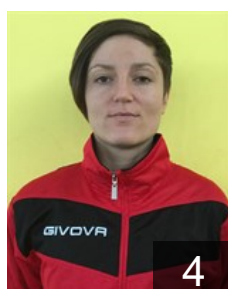

CLUB COMPETITIONS - DELEGATION LIST

Women's European Cup - Challenge Cup 2016/17

 KOS KHF Shqiponja - Players

 KOS
Aliqkaj Mergime
Position: Line Player
Place of birth: Pejë
Date of birth: 30.07.1995
Height: 170 cm

 KOS
Bajramaj Xhevahire
Position: Left Back
Place of birth: Gjakove
Date of birth: 13.12.1993
Height: -

 KOS
Bajramaj Xhylshahe
Position: Goalkeeper
Place of birth: Decan
Date of birth: 28.06.1983
Height: 163 cm

 KOS
Basha Albulena
Position: Left Wing
Place of birth: Gjakove
Date of birth: 20.10.1987
Height: -

 MKD
Beba Belma
Position: Centre Back
Place of birth: Gostivarë
Date of birth: 07.12.1989
Height: 172 cm