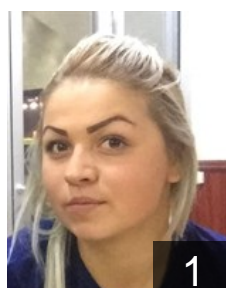

MNE
Pjescic Andjela
Position: Goalkeeper
Place of birth: Niksic
Date of birth: 28.05.1993
Height: 178 cm

1