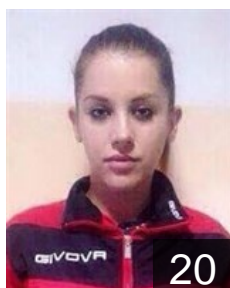

CLUB COMPETITIONS - DELEGATION LIST

Women's European Cup - Challenge Cup 2016/17

 KOS KHF Shqiponja - Players

 KOS
Aliqkaj Mergime
Position: Line Player
Place of birth: Pejë
Date of birth: 30.07.1995
Height: 170 cm

 KOS
Bajramaj Xhevahire
Position: Left Back
Place of birth: Gjakove
Date of birth: 13.12.1993
Height: -

 KOS
Bajramaj Xhylshahe
Position: Goalkeeper
Place of birth: Decan
Date of birth: 28.06.1983
Height: 163 cm