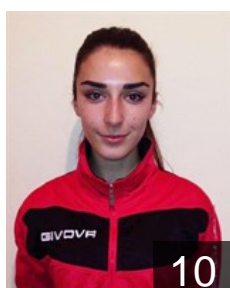

KOS
Cekaj Donjeta
Position: Line Player
Place of birth: Decan
Date of birth: 30.11.1998
Height: 170 cm