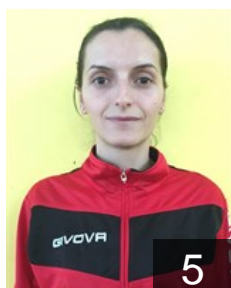

CLUB COMPETITIONS - DELEGATION LIST

Women's European Cup - Challenge Cup 2016/17

KOS KHF Shqiponja - Players

KOS
Kelmendi Albulena
Position: Right Back
Place of birth: Mitrovice
Date of birth: 12.01.1987
Height: -