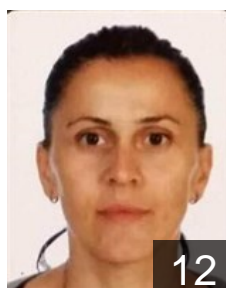

KOS
Rudaku Valbona
Position: Goalkeeper
Place of birth: Gjilan
Date of birth: 10.04.1982
Height: -

12