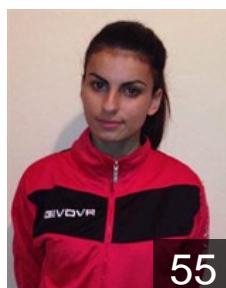

 KOS
Haxha Blerina
Position:
Place of birth: Mitrovica
Date of birth: 17.03.1988
Height: -

 KOS
Ibrahimi Mana
Position: Right Wing
Place of birth: Gjakove
Date of birth: 04.10.1993
Height: -

 KOS
Karaqi Donika
Position: Right Wing
Place of birth: Gjakove
Date of birth: 04.07.1994
Height: 165 cm

CLUB COMPETITIONS - DELEGATION LIST

Women's European Cup - Challenge Cup 2016/17

 KOS KHF Shqiponja - Players

 KOS
Kelmendi Albulena
Position: Right Back
Place of birth: Mitrovice
Date of birth: 12.01.1987
Height: -

 KOS
Kuqi Erolinda
Position: Line Player
Place of birth: Gjakovë
Date of birth: 18.01.1998
Height: 170 cm

 KOS
Malaj Valerina
Position: Left Wing
Place of birth: Decan
Date of birth: 06.12.1994
Height: 165 cm