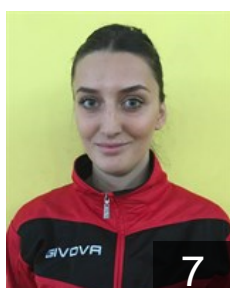

KOS
Ibrahimi Mana
Position: Right Wing
Place of birth: Gjakove
Date of birth: 04.10.1993
Height: -