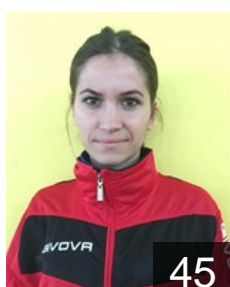

 KOS
Bajramaj Xhevahire
Position: Left Back
Place of birth: Gjakove
Date of birth: 13.12.1993
Height: -

 KOS
Bajramaj Xhylshahe
Position: Goalkeeper
Place of birth: Decan
Date of birth: 28.06.1983
Height: 163 cm

 KOS
Basha Albulena
Position: Left Wing
Place of birth: Gjakove
Date of birth: 20.10.1987
Height: -

 MKD
Beba Belma
Position: Centre Back
Place of birth: Gostivarë
Date of birth: 07.12.1989
Height: 172 cm

 KOS
Berisha Fitore
Position: Line Player
Place of birth: Pristine
Date of birth: 06.07.1990
Height: 170 cm

 KOS
Cekaj Donjeta
Position: Line Player
Place of birth: Decan
Date of birth: 30.11.1998
Height: 170 cm

 KOS
Fazlija Shpresa
Position: Right Back
Place of birth: Gjakove
Date of birth: 29.03.1990
Height: -

 KOS
Gashi Dafina
Position: Right Wing
Place of birth: Priyren
Date of birth: 10.11.1994
Height: 164 cm