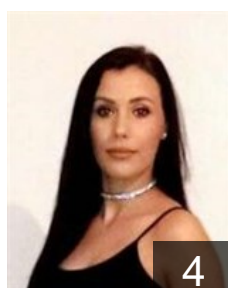

KOS
Karaqi Donika
Position: Right Wing
Place of birth: Gjakove
Date of birth: 04.07.1994
Height: 165 cm