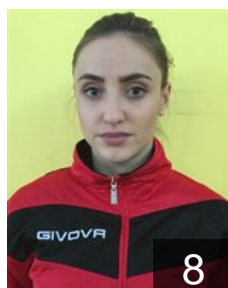

CLUB COMPETITIONS - DELEGATION LIST

Women's European Cup - Challenge Cup 2016/17

 KOS KHF Shqiponja - Players

 KOS
Aliqkaj Mergime
Position: Line Player
Place of birth: Pejë
Date of birth: 30.07.1995
Height: 170 cm

 KOS
Bajramaj Xhevahire
Position: Left Back
Place of birth: Gjakove
Date of birth: 13.12.1993
Height: -

 KOS
Bajramaj Xhylshahe
Position: Goalkeeper
Place of birth: Decan
Date of birth: 28.06.1983
Height: 163 cm

 KOS
Basha Albulena
Position: Left Wing
Place of birth: Gjakove
Date of birth: 20.10.1987
Height: -

 MKD
Beba Belma
Position: Centre Back
Place of birth: Gostivarë
Date of birth: 07.12.1989
Height: 172 cm