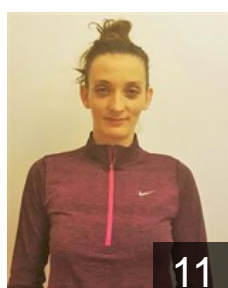

CLUB COMPETITIONS - DELEGATION LIST

Women's European Cup - Challenge Cup 2016/17

 KOS KHF Shqiponja - Players

 KOS
Aliqkaj Mergime
Position: Line Player
Place of birth: Pejë
Date of birth: 30.07.1995
Height: 170 cm

 KOS
Bajramaj Xhevahire
Position: Left Back
Place of birth: Gjakove
Date of birth: 13.12.1993
Height: -

 KOS
Bajramaj Xhylshahe
Position: Goalkeeper
Place of birth: Decan
Date of birth: 28.06.1983
Height: 163 cm

 KOS
Basha Albulena
Position: Left Wing
Place of birth: Gjakove
Date of birth: 20.10.1987
Height: -

 MKD
Beba Belma
Position: Centre Back
Place of birth: Gostivarë
Date of birth: 07.12.1989
Height: 172 cm

 KOS
Berisha Fitore
Position: Line Player
Place of birth: Pristine
Date of birth: 06.07.1990
Height: 170 cm

 KOS
Cekaj Donjeta
Position: Line Player
Place of birth: Decan
Date of birth: 30.11.1998
Height: 170 cm