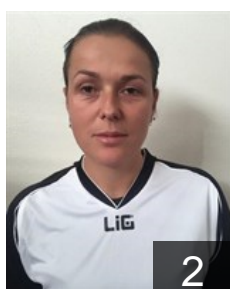

CLUB COMPETITIONS - DELEGATION LIST

Women's European Cup - Challenge Cup 2016/17

 KOS KHF Shqiponja - Players

 KOS
Aliqkaj Mergime
Position: Line Player
Place of birth: Pejë
Date of birth: 30.07.1995
Height: 170 cm

 KOS
Bajramaj Xhevahire
Position: Left Back
Place of birth: Gjakove
Date of birth: 13.12.1993
Height: -

 KOS
Bajramaj Xhylshahe
Position: Goalkeeper
Place of birth: Decan
Date of birth: 28.06.1983
Height: 163 cm

 KOS
Basha Albulena
Position: Left Wing
Place of birth: Gjakove
Date of birth: 20.10.1987
Height: -

 MKD
Beba Belma
Position: Centre Back
Place of birth: Gostivarë
Date of birth: 07.12.1989
Height: 172 cm