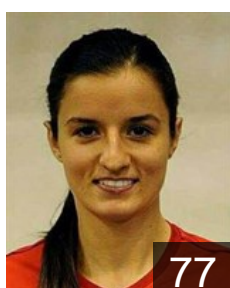

CLUB COMPETITIONS - DELEGATION LIST

Women's European Cup - Challenge Cup 2016/17

 KOS KHF Shqiponja - Players

 KOS
Aliqkaj Mergime
Position: Line Player
Place of birth: Pejë
Date of birth: 30.07.1995
Height: 170 cm

 KOS
Bajramaj Xhevahire
Position: Left Back
Place of birth: Gjakove
Date of birth: 13.12.1993
Height: -

 KOS
Bajramaj Xhylshahe
Position: Goalkeeper
Place of birth: Decan
Date of birth: 28.06.1983
Height: 163 cm

 KOS
Basha Albulena
Position: Left Wing
Place of birth: Gjakove
Date of birth: 20.10.1987
Height: -

 MKD
Beba Belma
Position: Centre Back
Place of birth: Gostivarë
Date of birth: 07.12.1989
Height: 172 cm