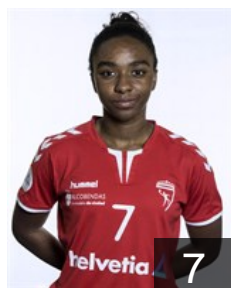

## Garcia Maria de los Reyes

Position: Goalkeeper  
Place of birth: MADRID  
Date of birth: 15.12.1999  
Height: 176 cm

 **ESP**

## Llopis Hernandez R.

Position: Line Player  
Place of birth: MADRID  
Date of birth: 20.05.1998  
Height: 165 cm

 **BRA**