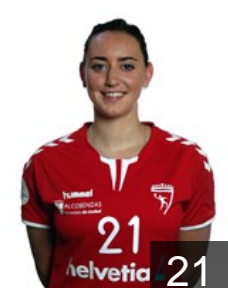

## Ceballos Sol

Position: Goalkeeper  
Place of birth: BUENOS AIRES  
Date of birth: 04.09.1998  
Height: 164 cm

 ESP

## Ciobanu Mihaela

Position: Goalkeeper  
Place of birth: Bucharest  
Date of birth: 30.01.1973  
Height: 175 cm

 ESP

## Fernandez Alba

Position: Centre Back  
Place of birth: MADRID  
Date of birth: 23.11.2000  
Height: 169 cm

 ESP

## Frances Aguado Teresa

Position: Right Wing  
Place of birth: Elda  
Date of birth: 21.04.1994  
Height: 174 cm

 ITA