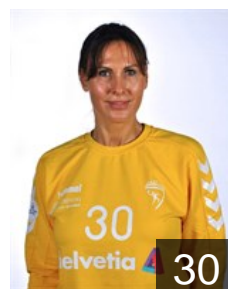

ESP

Ciobanu Mihaela

Position: Goalkeeper
Place of birth: Bucharest
Date of birth: 30.01.1973
Height: 175 cm