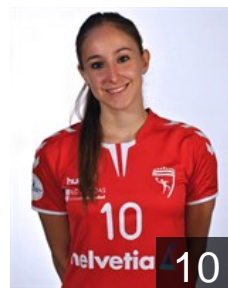

## Azurmendi Arzallus Nora

Position: Left Back  
Place of birth: SAN SEBASTIAN  
Date of birth: 10.10.1995  
Height: 180 cm

 ESP

## Boada Coronado Enma

Position: Centre Back  
Place of birth: ESPAÑA  
Date of birth: 15.06.1995  
Height: 171 cm

 ESP