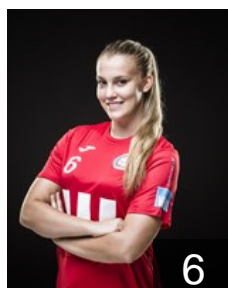

## Dolakova Marketa

Position: Goalkeeper  
Place of birth: Plzen  
Date of birth: 21.06.1989  
Height: 180 cm

 CZE

## Maiwaelderova Hana

Position: Left Wing  
Place of birth: Bilovec  
Date of birth: 28.05.1993  
Height: 169 cm

 CZE