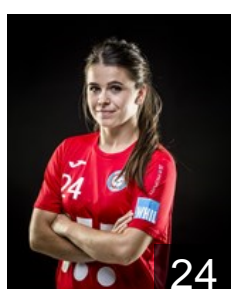

## Mylkova Barbora

Position: Centre Back  
Place of birth: Ostrava  
Date of birth: 17.07.1990  
Height: 172 cm

 CZE

## Polaskova Silvie

Position: Right Back  
Place of birth: Brno  
Date of birth: 13.01.1998  
Height: 176 cm

 SVK

## Rehtorisova Alzbeta

Position: Left Wing  
Place of birth: Myjava  
Date of birth: 05.11.1988  
Height: 165 cm

 SVK