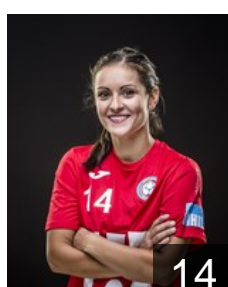

## Muckova Hanka

Position: Goalkeeper  
Place of birth: Ostrava  
Date of birth: 04.09.1998  
Height: 174 cm

 CZE

## Mylkova Barbora

Position: Centre Back  
Place of birth: Ostrava  
Date of birth: 17.07.1990  
Height: 172 cm

 CZE

## Polaskova Silvie

Position: Right Back  
Place of birth: Brno  
Date of birth: 13.01.1998  
Height: 176 cm

 SVK