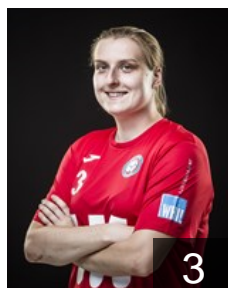

# CLUB COMPETITIONS - DELEGATION LIST

Women's European Cup - Challenge Cup 2016/17

 CZE DHC Sokol Poruba - Players

---

 CZE

**Sekulova Michaela**

Position: Right Wing  
Place of birth: Otrokovice  
Date of birth: 24.08.1995  
Height: 168 cm

 CZE

**Svirakova Leona**

Position: Right Back  
Place of birth: Zlín  
Date of birth: 09.05.1991  
Height: 168 cm

 SVK

**Tomasechova Diana**

Position: Right Wing  
Place of birth: Bratislava  
Date of birth: 03.08.1994  
Height: 166 cm

 CZE

**Varmuzova Nikola**

Position: Line Player  
Place of birth: Ostrava  
Date of birth: 16.02.1996  
Height: 184 cm