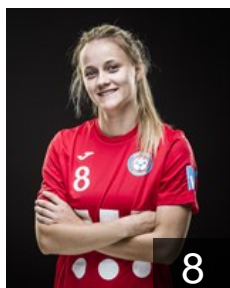

# CLUB COMPETITIONS - DELEGATION LIST

Women's European Cup - Challenge Cup 2016/17

 CZE DHC Sokol Poruba - Players

---

 CZE

**Sekulova Michaela**

Position: Right Wing  
Place of birth: Otrokovice  
Date of birth: 24.08.1995  
Height: 168 cm

 CZE

**Svirakova Leona**

Position: Right Back  
Place of birth: Zlín  
Date of birth: 09.05.1991  
Height: 168 cm

 SVK

**Tomasechova Diana**

Position: Right Wing  
Place of birth: Bratislava  
Date of birth: 03.08.1994  
Height: 166 cm