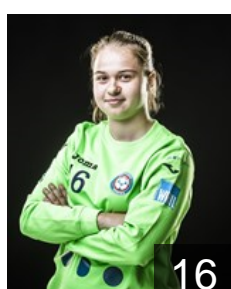

## Maiwaelderova Hana

Position: Left Wing  
Place of birth: Bilovec  
Date of birth: 28.05.1993  
Height: 169 cm

 CZE

## Marcikova Sarka

Position: Centre Back  
Place of birth: Zlín  
Date of birth: 12.03.1992  
Height: 176 cm

 SVK

## Minarcikova Eva

Position: Line Player  
Place of birth: Zilina  
Date of birth: 03.07.1992  
Height: 173 cm

 CZE