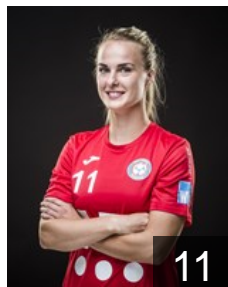

# CLUB COMPETITIONS - DELEGATION LIST

Women's European Cup - Challenge Cup 2016/17

 CZE DHC Sokol Poruba - Players

---

 CZE

**Sekulova Michaela**

Position: Right Wing  
Place of birth: Otrokovice  
Date of birth: 24.08.1995  
Height: 168 cm

 CZE

**Svirakova Leona**

Position: Right Back  
Place of birth: Zlín  
Date of birth: 09.05.1991  
Height: 168 cm

 SVK

**Tomasechova Diana**

Position: Right Wing  
Place of birth: Bratislava  
Date of birth: 03.08.1994  
Height: 166 cm