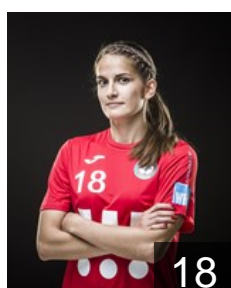

## Kostelna Alica

Position: Left Back  
Place of birth: Zilina  
Date of birth: 25.04.1995  
Height: 183 cm

 CZE

## Maiwaelderova Hana

Position: Left Wing  
Place of birth: Bilovec  
Date of birth: 28.05.1993  
Height: 169 cm

 CZE

## Marcikova Sarka

Position: Centre Back  
Place of birth: Zlín  
Date of birth: 12.03.1992  
Height: 176 cm

 SVK