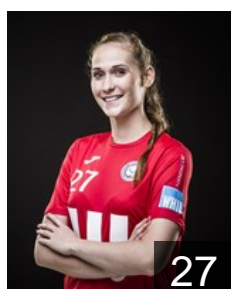

SVK

Kostelna Alica

Position: Left Back
Place of birth: Zilina
Date of birth: 25.04.1995
Height: 183 cm