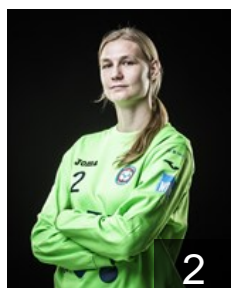

CLUB COMPETITIONS - DELEGATION LIST

Women's European Cup - Challenge Cup 2016/17

CZE DHC Sokol Poruba - Players

CZE

Dolakova Marketa

Position: Goalkeeper
Place of birth: Plzen
Date of birth: 21.06.1989
Height: 180 cm