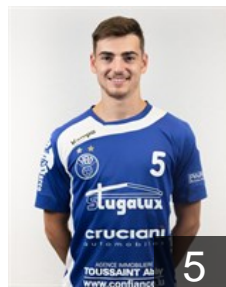

 LUX

Herrmann Mika

Position: Goalkeeper
Place of birth: Dudelange
Date of birth: 14.10.1996
Height: 187 cm
Weight: 120 kg

 LUX

Hippert Frank

Position: Centre Back
Place of birth: Dudelange
Date of birth: 29.06.1995
Height: 180 cm
Weight: 87 kg

 LUX

Hippert Yann

Position: Centre Back
Place of birth: Dudelange
Date of birth: 22.04.1999
Height: 175 cm
Weight: 78 kg

 SVK

Hummel Martin

Position: Left Back
Place of birth: Partianske
Date of birth: 28.03.1982
Height: 187 cm
Weight: 95 kg

 CRO

Ilic Josip

Position: Right Back
Place of birth: Metkovic
Date of birth: 27.01.1989
Height: 191 cm
Weight: 94 kg

CLUB COMPETITIONS - DELEGATION LIST

Men's European Cup - Challenge Cup 2016/17

 LUX HB Dudelange - Players

 FRA

Jovicic Mladen

Position: Goalkeeper
Place of birth: Bitola
Date of birth: 24.12.1982
Height: 194 cm
Weight: 101 kg

 LUX

Klohe Tom

Position: Right Wing
Place of birth: Luxembourg
Date of birth: 09.01.1999
Height: 185 cm
Weight: 80 kg