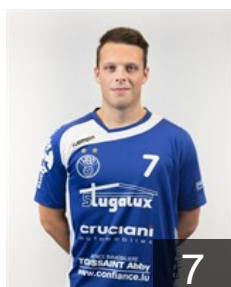

 FRA

Jovicic Mladen

Position: Goalkeeper
Place of birth: Bitola
Date of birth: 24.12.1982
Height: 194 cm
Weight: 101 kg

 LUX

Klohe Tom

Position: Right Wing
Place of birth: Luxembourg
Date of birth: 09.01.1999
Height: 185 cm
Weight: 80 kg

 LUX

Kryeziu Gledis

Position: Left Wing
Place of birth: Shkodër
Date of birth: 11.12.1995
Height: 178 cm
Weight: 65 kg

 BIH

Malesevic Nikola

Position: Right Back
Place of birth: Prokuplje
Date of birth: 17.06.1975
Height: 193 cm
Weight: 93 kg

 LUX

Mauruschatt Dan

Position: Line Player
Place of birth: Dudelange
Date of birth: 30.12.1993
Height: 189 cm
Weight: 94 kg

 LUX

Moret Joe

Position: Left Back
Place of birth: Esch-sur-Alzette
Date of birth: 04.06.1999
Height: 188 cm
Weight: 79 kg

 LUX

Murera Romuald Kunda

Position: Left Wing
Place of birth: Niederkorn
Date of birth: 08.12.1999
Height: 175 cm
Weight: 71 kg

 GER

Patzack Malvin Sebastian

Position: Left Back
Place of birth: Achim
Date of birth: 13.08.1990
Height: 203 cm
Weight: 95 kg