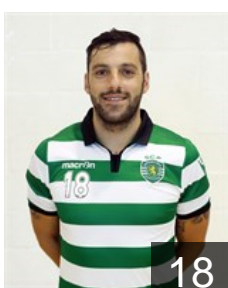

CLUB COMPETITIONS - DELEGATION LIST

Men's European Cup - Challenge Cup 2016/17

 **POR** Sporting Clube de Portugal - Players

 **POR**

Araujo Edmilson

Position: Left Back
Place of birth: Lisboa
Date of birth: 06.01.1994
Height: -
Weight: -

 **CRO**

Asanin Matej

Position: Goalkeeper
Place of birth: zagreb
Date of birth: 04.09.1993
Height: 206 cm
Weight: 118 kg

 **POR**

Bjelanovic Bosko

Position: Left Back
Place of birth: Croacia
Date of birth: 21.10.1985
Height: 195 cm
Weight: 100 kg

 **AUT**

Bozovic Janko

Position: Right Back
Place of birth: Bar
Date of birth: 14.07.1985
Height: 203 cm
Weight: 101 kg

 **POR**

Carneiro Carlos

Position: Centre Back
Place of birth: Guimaraes
Date of birth: 03.03.1982
Height: 183 cm
Weight: 83 kg

 **POR**

Gaspar Bruno

Position: Left Wing
Place of birth: Lisboa
Date of birth: 17.07.1998
Height: 176 cm
Weight: 72 kg

 **POR**

Gaspar Manuel

Position: Goalkeeper
Place of birth: Setubal
Date of birth: 09.12.1998
Height: 189 cm
Weight: 85 kg