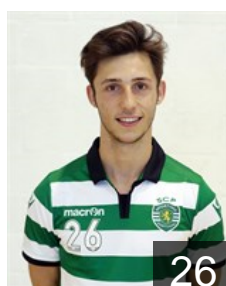

 **CRO**

Asanin Matej

Position: Goalkeeper
Place of birth: zagreb
Date of birth: 04.09.1993
Height: 206 cm
Weight: 118 kg

 **POR**

Bjelanovic Bosko

Position: Left Back
Place of birth: Croacia
Date of birth: 21.10.1985
Height: 195 cm
Weight: 100 kg

 **CUB**

Carol Marzo Frankis

Position: Left Back
Place of birth: Guantanamo
Date of birth: 07.09.1987
Height: 192 cm
Weight: 90 kg

 **SLO**

Cudic Aljosa

Position: Goalkeeper
Place of birth: Celje
Date of birth: 09.03.1988
Height: 190 cm
Weight: 94 kg

 **POR**

Gaspar Bruno

Position: Left Wing
Place of birth: Lisboa
Date of birth: 17.07.1998
Height: 176 cm
Weight: 72 kg

 **POR**

Gaspar Manuel

Position: Goalkeeper
Place of birth: Setubal
Date of birth: 09.12.1998
Height: 189 cm
Weight: 85 kg