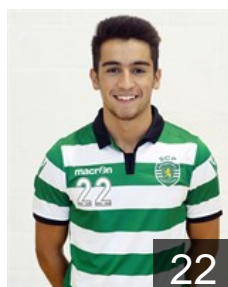

 **POR** Sporting Clube de Portugal - Players

 **POR**

Pedroso Claudio

Position: Right Back
Place of birth: Lisboa
Date of birth: 14.03.1986
Height: 198 cm
Weight: 87 kg

 **POR**

Pinto Joao

Position: Left Back
Place of birth: Lisboa
Date of birth: 10.04.1989
Height: 189 cm
Weight: 89 kg

 **POR**

Portela Pedro

Position: Right Wing
Place of birth: Leiria
Date of birth: 06.01.1990
Height: 186 cm
Weight: 80 kg

 **ESP**

Ruesga Pasarín Carlos

Position: Centre Back
Place of birth: Gijón
Date of birth: 10.03.1985
Height: 185 cm
Weight: 94 kg

 **POR**

Solha Pedro

Position: Left Wing
Place of birth: Porto
Date of birth: 22.11.1981
Height: 184 cm
Weight: 80 kg

 **POR**

Tavares Francisco

Position: Right Wing
Place of birth: Almada
Date of birth: 14.11.1996
Height: -
Weight: -

 **SLO**

Zabic Igor

Position: Line Player
Place of birth: Celje
Date of birth: 15.08.1992
Height: 201 cm
Weight: 95 kg

TEAM OFFICIALS

 **ESP**

Equisoain Francisco

Date of birth: 07.05.1962

 **POR**