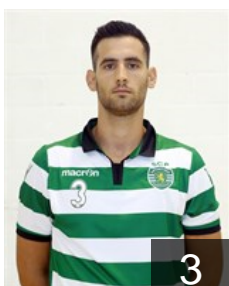

 **POR**

Portela Pedro

Position: Right Wing
Place of birth: Leiria
Date of birth: 06.01.1990
Height: 186 cm
Weight: 80 kg

 **ESP**

Ruesga Pasarín Carlos

Position: Centre Back
Place of birth: Gijón
Date of birth: 10.03.1985
Height: 185 cm
Weight: 94 kg

 **POR**

Solha Pedro

Position: Left Wing
Place of birth: Porto
Date of birth: 22.11.1981
Height: 184 cm
Weight: 80 kg

 **POR**

Tavares Francisco

Position: Right Wing
Place of birth: Almada
Date of birth: 14.11.1996
Height: -
Weight: -

 **SLO**

Zabic Igor

Position: Line Player
Place of birth: Celje
Date of birth: 15.08.1992
Height: 201 cm
Weight: 95 kg

TEAM OFFICIALS

 **ESP**

Equisoain Francisco

Date of birth: 07.05.1962

 **POR**