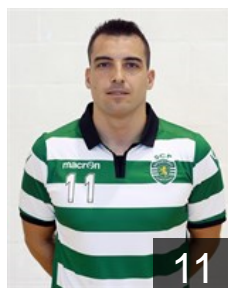

 **ITA**

Oneto Zuniga Marco Antonio

Position:
Place of birth: Vina del mar
Date of birth: 03.06.1982
Height: 204 cm
Weight: 117 kg

CLUB COMPETITIONS - DELEGATION LIST

Men's European Cup - Challenge Cup 2016/17

 **POR** Sporting Clube de Portugal - Players

 **POR**

Pedroso Claudio

Position: Right Back
Place of birth: Lisboa
Date of birth: 14.03.1986
Height: 198 cm
Weight: 87 kg

 **POR**

Pinto Joao

Position: Left Back
Place of birth: Lisboa
Date of birth: 10.04.1989
Height: 189 cm
Weight: 89 kg

 **POR**

Portela Pedro

Position: Right Wing
Place of birth: Leiria
Date of birth: 06.01.1990
Height: 186 cm
Weight: 80 kg

 **ESP**

Ruesga Pasarín Carlos

Position: Centre Back
Place of birth: Gijón
Date of birth: 10.03.1985
Height: 185 cm
Weight: 94 kg

 **POR**

Solha Pedro

Position: Left Wing
Place of birth: Porto
Date of birth: 22.11.1981
Height: 184 cm
Weight: 80 kg

 **POR**

Tavares Francisco

Position: Right Wing
Place of birth: Almada
Date of birth: 14.11.1996
Height: -
Weight: -