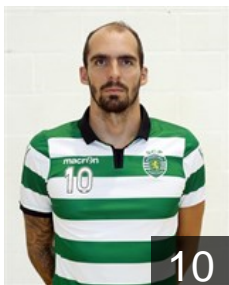

 **POR**

Gaspar Bruno

Position: Left Wing
Place of birth: Lisboa
Date of birth: 17.07.1998
Height: 176 cm
Weight: 72 kg

 **POR**

Gaspar Manuel

Position: Goalkeeper
Place of birth: Setubal
Date of birth: 09.12.1998
Height: 189 cm
Weight: 85 kg

 **SVK**

Kopco Michal

Position: Line Player
Place of birth: Kosice
Date of birth: 27.01.1988
Height: 195 cm
Weight: 115 kg

 **SRB**

Nikcevic Ivan

Position: Left Wing
Place of birth: MNE
Date of birth: 11.02.1981
Height: 181 cm
Weight: 81 kg

 **ITA**

Oneto Zuniga Marco Antonio

Position:
Place of birth: Vina del mar
Date of birth: 03.06.1982
Height: 204 cm
Weight: 117 kg

CLUB COMPETITIONS - DELEGATION LIST

Men's European Cup - Challenge Cup 2016/17

 **POR** Sporting Clube de Portugal - Players

 **POR**

Pedroso Claudio

Position: Right Back
Place of birth: Lisboa
Date of birth: 14.03.1986
Height: 198 cm
Weight: 87 kg

 **POR**

Pinto Joao

Position: Left Back
Place of birth: Lisboa
Date of birth: 10.04.1989
Height: 189 cm
Weight: 89 kg