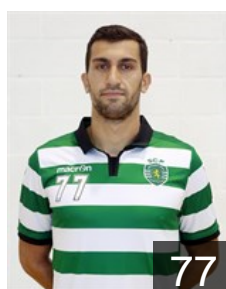

CLUB COMPETITIONS - DELEGATION LIST

Men's European Cup - Challenge Cup 2016/17

 **POR** Sporting Clube de Portugal - Players

 **POR**

Araujo Edmilson

Position: Left Back
Place of birth: Lisboa
Date of birth: 06.01.1994
Height: -
Weight: -

 **CRO**

Asanin Matej

Position: Goalkeeper
Place of birth: zagreb
Date of birth: 04.09.1993
Height: 206 cm
Weight: 118 kg

 **POR**

Bjelanovic Bosko

Position: Left Back
Place of birth: Croacia
Date of birth: 21.10.1985
Height: 195 cm
Weight: 100 kg

 **AUT**

Bozovic Janko

Position: Right Back
Place of birth: Bar
Date of birth: 14.07.1985
Height: 203 cm
Weight: 101 kg

 **POR**

Carneiro Carlos

Position: Centre Back
Place of birth: Guimaraes
Date of birth: 03.03.1982
Height: 183 cm
Weight: 83 kg

 **POR**

Gaspar Bruno

Position: Left Wing
Place of birth: Lisboa
Date of birth: 17.07.1998
Height: 176 cm
Weight: 72 kg

 **POR**

Gaspar Manuel

Position: Goalkeeper
Place of birth: Setubal
Date of birth: 09.12.1998
Height: 189 cm
Weight: 85 kg