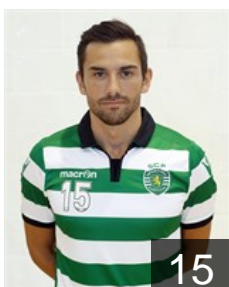

 **POR** Sporting Clube de Portugal - Players

 **POR**

Pedroso Claudio

Position: Right Back
Place of birth: Lisboa
Date of birth: 14.03.1986
Height: 198 cm
Weight: 87 kg

 **POR**

Pinto Joao

Position: Left Back
Place of birth: Lisboa
Date of birth: 10.04.1989
Height: 189 cm
Weight: 89 kg

 **POR**

Portela Pedro

Position: Right Wing
Place of birth: Leiria
Date of birth: 06.01.1990
Height: 186 cm
Weight: 80 kg

 **ESP**

Ruesga Pasarín Carlos

Position: Centre Back
Place of birth: Gijón
Date of birth: 10.03.1985
Height: 185 cm
Weight: 94 kg

 **POR**

Solha Pedro

Position: Left Wing
Place of birth: Porto
Date of birth: 22.11.1981
Height: 184 cm
Weight: 80 kg

 **POR**

Tavares Francisco

Position: Right Wing
Place of birth: Almada
Date of birth: 14.11.1996
Height: -
Weight: -

 **SLO**

Zabic Igor

Position: Line Player
Place of birth: Celje
Date of birth: 15.08.1992
Height: 201 cm
Weight: 95 kg

TEAM OFFICIALS

 **ESP**

Equisoain Francisco

Date of birth: 07.05.1962

 **POR**