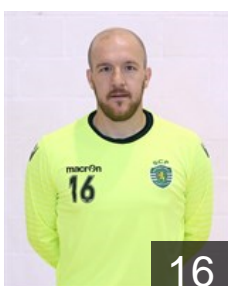

SLO

Cudic Aljosa

Position: Goalkeeper
Place of birth: Celje
Date of birth: 09.03.1988
Height: 190 cm
Weight: 94 kg