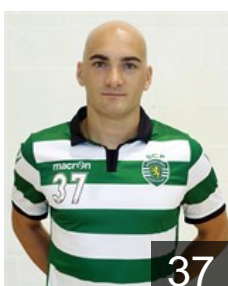

 **POR**

Gaspar Bruno

Position: Left Wing
Place of birth: Lisboa
Date of birth: 17.07.1998
Height: 176 cm
Weight: 72 kg

 **POR**

Gaspar Manuel

Position: Goalkeeper
Place of birth: Setubal
Date of birth: 09.12.1998
Height: 189 cm
Weight: 85 kg

 **SVK**

Kopco Michal

Position: Line Player
Place of birth: Kosice
Date of birth: 27.01.1988
Height: 195 cm
Weight: 115 kg

 **SRB**

Nikcevic Ivan

Position: Left Wing
Place of birth: MNE
Date of birth: 11.02.1981
Height: 181 cm
Weight: 81 kg

 **ITA**

Oneto Zuniga Marco Antonio

Position:
Place of birth: Vina del mar
Date of birth: 03.06.1982
Height: 204 cm
Weight: 117 kg

CLUB COMPETITIONS - DELEGATION LIST

Men's European Cup - Challenge Cup 2016/17