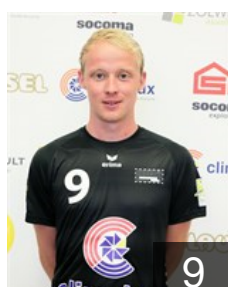

LUX
Scholten Dany
Position: Right Wing
Place of birth: Esch-sur-Alzette
Date of birth: 28.03.1987
Height: 17600 cm
Weight: 75 kg