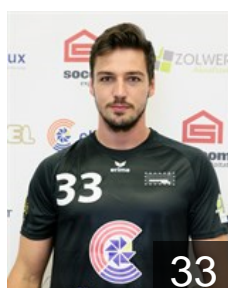

LUX
Quintus Tom
Position: Line Player
Place of birth: Esch/Alzette
Date of birth: 28.10.1988
Height: 191 cm
Weight: 95 kg