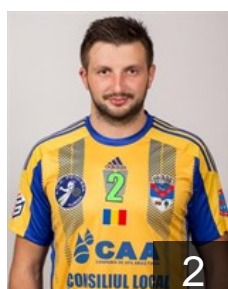

CLUB COMPETITIONS - DELEGATION LIST

Men's European Cup - Challenge Cup 2016/17

 ROU AHC Potaissa Turda - Players

 ROU
Adomnicai Cristian
Position: Right Back
Place of birth: Veresti
Date of birth: 04.11.1980
Height: 192 cm
Weight: 99 kg

 ROU
Amihaesi Silvian Vasile
Position: Centre Back
Place of birth: Piatra Neamt
Date of birth: 28.04.1990
Height: 188 cm
Weight: 90 kg

 ROU
Bulgaria Vlad
Position: Right Wing
Place of birth: Turda
Date of birth: 21.02.2000
Height: 185 cm
Weight: 78 kg