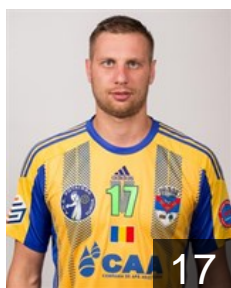

CLUB COMPETITIONS - DELEGATION LIST

Men's European Cup - Challenge Cup 2016/17

ROU AHC Potaissa Turda - Players

ROU

Pavel Razvan

Position: Left Wing
Place of birth: Vaslui
Date of birth: 23.08.1987
Height: -
Weight: -