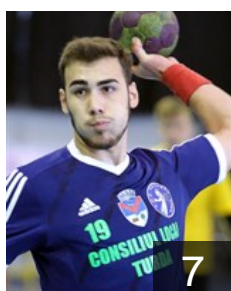

 ROU
Marian Raul Ironim
Position: Centre Back
Place of birth: Sighisoara
Date of birth: 16.06.1979
Height: 179 cm
Weight: 83 kg

CLUB COMPETITIONS - DELEGATION LIST

Men's European Cup - Challenge Cup 2016/17

 ROU AHC Potaissa Turda - Players

 ROU

Pavel Razvan

Position: Left Wing
Place of birth: Vaslui
Date of birth: 23.08.1987
Height: -
Weight: -

 ROU

Pintoiu Teodor

Position: Left Back
Place of birth: Turda
Date of birth: 20.09.1999
Height: 192 cm
Weight: 87 kg

 ROU

Pop Daniel

Position: Left Wing
Place of birth: Turda
Date of birth: 10.02.2000
Height: 187 cm
Weight: 76 kg

 ROU

Rotaru Ionut Catalin

Position: Centre Back
Place of birth: Adjud
Date of birth: 31.01.1986
Height: 183 cm
Weight: 85 kg