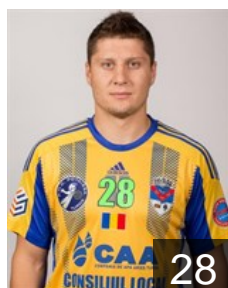

CLUB COMPETITIONS - DELEGATION LIST

Men's European Cup - Challenge Cup 2016/17

 ROU AHC Potaissa Turda - Players

 ROU
Adomnicai Cristian
Position: Right Back
Place of birth: Veresti
Date of birth: 04.11.1980
Height: 192 cm
Weight: 99 kg

 ROU
Amihaesi Silvian Vasile
Position: Centre Back
Place of birth: Piatra Neamt
Date of birth: 28.04.1990
Height: 188 cm
Weight: 90 kg

 ROU
Bulgaria Vlad
Position: Right Wing
Place of birth: Turda
Date of birth: 21.02.2000
Height: 185 cm
Weight: 78 kg

 ROU
Fodorean Rares-Marian
Position: Left Back
Place of birth: Turda
Date of birth: 05.11.1998
Height: 195 cm
Weight: 90 kg

 ROU
Huta Stefan Mihail
Position: Line Player
Place of birth: Baia Mare
Date of birth: 21.01.1995
Height: 185 cm
Weight: 100 kg