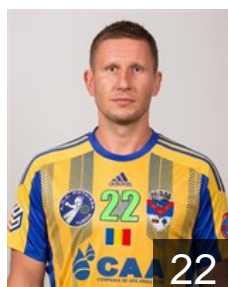

 ROU
Marian Raul Ironim
Position: Centre Back
Place of birth: Sighisoara
Date of birth: 16.06.1979
Height: 179 cm
Weight: 83 kg

CLUB COMPETITIONS - DELEGATION LIST

Men's European Cup - Challenge Cup 2016/17

 ROU AHC Potaissa Turda - Players

 ROU

Pavel Razvan

Position: Left Wing
Place of birth: Vaslui
Date of birth: 23.08.1987
Height: -
Weight: -

 ROU

Pintoiu Teodor

Position: Left Back
Place of birth: Turda
Date of birth: 20.09.1999
Height: 192 cm
Weight: 87 kg

 ROU

Pop Daniel

Position: Left Wing
Place of birth: Turda
Date of birth: 10.02.2000
Height: 187 cm
Weight: 76 kg

 ROU

Rotaru Ionut Catalin

Position: Centre Back
Place of birth: Adjud
Date of birth: 31.01.1986
Height: 183 cm
Weight: 85 kg

 SRB

Savic Nenad

Position: Line Player
Place of birth: Novi Sad
Date of birth: 28.06.1981
Height: 187 cm
Weight: 106 kg

 ROU

Stef Radu Ionut

Position: Line Player
Place of birth: Cluj-Napoca
Date of birth: 22.06.1981
Height: 182 cm
Weight: 92 kg