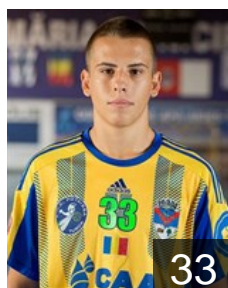

 ROU
Laslo Alexandru
Position: Centre Back
Place of birth: Cluj-Napoca
Date of birth: 10.04.1996
Height: 197 cm
Weight: 86 kg

 ROU
Lazar Radu Alexandru
Position: Left Back
Place of birth: Turda
Date of birth: 19.09.1987
Height: -
Weight: -

 ROU
Marian Raul Ironim
Position: Centre Back
Place of birth: Sighisoara
Date of birth: 16.06.1979
Height: 179 cm
Weight: 83 kg

CLUB COMPETITIONS - DELEGATION LIST

Men's European Cup - Challenge Cup 2016/17

 ROU AHC Potaissa Turda - Players

 ROU

Pavel Razvan

Position: Left Wing
Place of birth: Vaslui
Date of birth: 23.08.1987
Height: -
Weight: -

 ROU

Pintoiu Teodor

Position: Left Back
Place of birth: Turda
Date of birth: 20.09.1999
Height: 192 cm
Weight: 87 kg