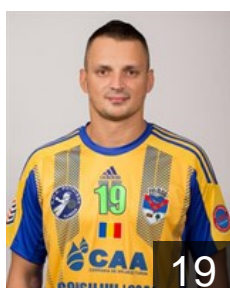

ROU
Lazar Radu Alexandru
Position: Left Back
Place of birth: Turda
Date of birth: 19.09.1987
Height: -
Weight: -