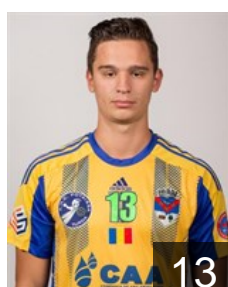

 ROU
Cintec Georgica
Position: Right Back
Place of birth: Botosani
Date of birth: 22.04.1990
Height: 193 cm
Weight: 98 kg

 ROU
Fleser Dragos-Bogdan
Position: Goalkeeper
Place of birth: Turda
Date of birth: 23.02.1998
Height: 196 cm
Weight: 90 kg

 ROU
Fodorean Rares-Marian
Position: Left Back
Place of birth: Turda
Date of birth: 05.11.1998
Height: 195 cm
Weight: 90 kg

 ROU
Huta Stefan Mihail
Position: Line Player
Place of birth: Baia Mare
Date of birth: 21.01.1995
Height: 185 cm
Weight: 100 kg

 ROU
Iancu Dragos
Position: Line Player
Place of birth: Piatra Neamt
Date of birth: 05.08.1988
Height: 195 cm
Weight: 98 kg

 ROU
Ignat Lucian Marian
Position: Left Wing
Place of birth: Neukirschen
Date of birth: 05.06.1990
Height: 190 cm
Weight: 90 kg

 ROU
Laslo Alexandru
Position: Centre Back
Place of birth: Cluj-Napoca
Date of birth: 10.04.1996
Height: 197 cm
Weight: 86 kg

 ROU
Lazar Radu Alexandru
Position: Left Back
Place of birth: Turda
Date of birth: 19.09.1987
Height: -
Weight: -