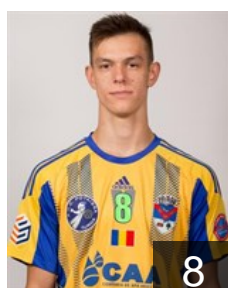

 ROU

Pop Daniel

Position: Left Wing
Place of birth: Turda
Date of birth: 10.02.2000
Height: 187 cm
Weight: 76 kg

 ROU

Rotaru Ionut Catalin

Position: Centre Back
Place of birth: Adjud
Date of birth: 31.01.1986
Height: 183 cm
Weight: 85 kg

 SRB

Savic Nenad

Position: Line Player
Place of birth: Novi Sad
Date of birth: 28.06.1981
Height: 187 cm
Weight: 106 kg

 ROU

Stef Radu Ionut

Position: Line Player
Place of birth: Cluj-Napoca
Date of birth: 22.06.1981
Height: 182 cm
Weight: 92 kg

 ROU

Tenghea Adrian

Position: Goalkeeper
Place of birth: Sighisoara
Date of birth: 08.01.1992
Height: 192 cm
Weight: 92 kg

 ROU

Thalmaier Roland

Position: Right Wing
Place of birth: Cluj-Napoca
Date of birth: 15.09.1996
Height: -
Weight: -

 ROU

Varo Ludovic

Position: Goalkeeper
Place of birth: Bistrita
Date of birth: 14.08.1982
Height: 205 cm
Weight: 90 kg

 MDA

Zacaciurin Roman

Position: Right Back
Place of birth: Chisinau
Date of birth: 22.06.1992
Height: 188 cm
Weight: 86 kg