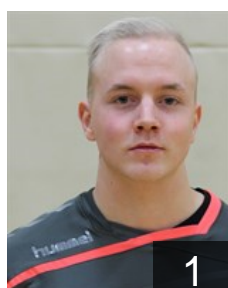

ISL

Valtysson Daniel Andri

Position: Goalkeeper
Place of birth: Reykjavik
Date of birth: 27.08.1996
Height: 190 cm
Weight: 88 kg