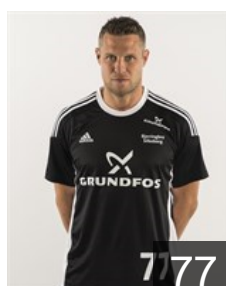

 DEN

Kier Rasmus

Position: Right Wing
Place of birth: Silkeborg
Date of birth: 04.07.1996
Height: 180 cm
Weight: 78 kg

 DEN

Klitgaard Kristian

Position: Left Wing
Place of birth: Esbjerg
Date of birth: 20.06.1986
Height: 196 cm
Weight: 102 kg

 DEN

Knudsen Michael V.

Position: Line Player
Place of birth: Hobro
Date of birth: 04.09.1978
Height: 192 cm
Weight: 99 kg

 DEN

Lassen Jacob Arenth

Position: Right Back
Place of birth: Randers
Date of birth: 11.09.1995
Height: 197 cm
Weight: 117 kg