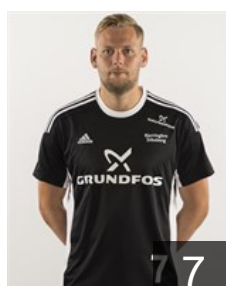

 DEN

Knudsen Michael V.

Position: Line Player
Place of birth: Hobro
Date of birth: 04.09.1978
Height: 192 cm
Weight: 99 kg

 DEN

Lassen Jacob Arenth

Position: Right Back
Place of birth: Randers
Date of birth: 11.09.1995
Height: 197 cm
Weight: 117 kg

 DEN

Markussen N.

Position: Left Back
Place of birth: Gribskov
Date of birth: 01.08.1988
Height: 211 cm
Weight: 95 kg

 DEN

Nielsen Emil Vase

Position: Goalkeeper
Place of birth: Silkeborg
Date of birth: 12.10.1994
Height: 188 cm
Weight: 90 kg

 DEN

Nielsen Nikolaj Oris

Position: Right Back
Place of birth: Bjerringbro
Date of birth: 26.09.1986
Height: 197 cm
Weight: 100 kg

CLUB COMPETITIONS - DELEGATION LIST

Men's European Cup - VELUX EHF Champions League 2016/17