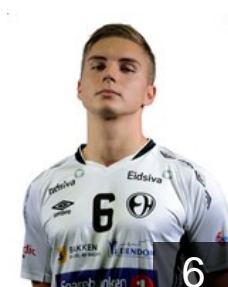

SWE

Wattström David

Position: Left Wing
Place of birth: Hägersten
Date of birth: 26.06.1993
Height: 190 cm
Weight: 93 kg
Left Club on 01.02.2017

TEAM OFFICIALS

SWE

Apelgren Michael

Date of birth: 20.08.1984