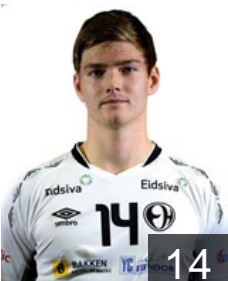

NOR

Jansrud Joergen

Position: Left Back
Place of birth: Eidskog
Date of birth: 23.07.1996
Height: 195 cm
Weight: 98 kg