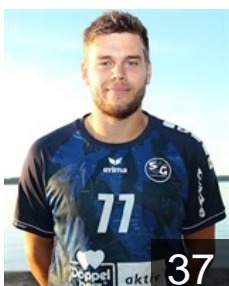

 GER

Louwers Norman

Position: Line Player
Place of birth: Wolfsburg
Date of birth: 21.05.1994
Height: 200 cm
Weight: 103 kg

 FRA

Mahe Kentin

Position: Centre Back
Place of birth: Paris
Date of birth: 22.05.1991
Height: 185 cm
Weight: 81 kg

 DEN

Meyer Ejlersen Andreas

Position: Goalkeeper
Place of birth: Horsens
Date of birth: 28.06.1997
Height: 188 cm
Weight: 85 kg

 GER

Möller Marcel

Position: Line Player
Place of birth: Eutin
Date of birth: 25.07.1990
Height: 191 cm
Weight: 96 kg