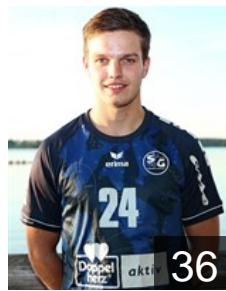

GER

Rohwer Georg

Position: Centre Back
Place of birth: Rendsburg
Date of birth: 04.09.1997
Height: 183 cm
Weight: 83 kg