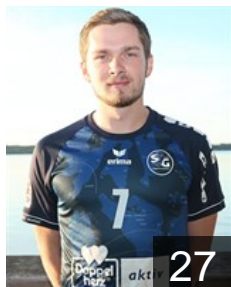

 SWE

Vranjes Ljubomir

Position: Centre Back
Place of birth: Göteborg
Date of birth: 03.10.1973
Height: 168 cm
Weight: 80 kg

 SWE

Wanne Hampus

Position: Left Wing
Place of birth: Lundby
Date of birth: 10.12.1993
Height: -
Weight: -

CLUB COMPETITIONS - DELEGATION LIST

Men's European Cup - VELUX EHF Champions League 2016/17

 GER SG Flensburg-Handewitt - Players

 GER

Witte Leon

Position: Left Wing
Place of birth: Flensburg
Date of birth: 25.09.1995
Height: 183 cm
Weight: 84 kg