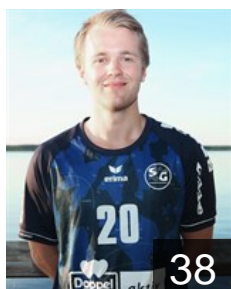

 GER

Runow Marlon Alexander

Position: Left Back
Place of birth: Flensburg
Date of birth: 11.01.1997
Height: 197 cm
Weight: 87 kg

 DEN

Schmidt Rasmus Lauge

Position: Centre Back
Place of birth: Randers
Date of birth: 20.06.1991
Height: 193 cm
Weight: 96 kg