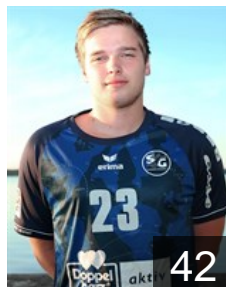

CLUB COMPETITIONS - DELEGATION LIST

Men's European Cup - VELUX EHF Champions League 2016/17

GER SG Flensburg-Handewitt - Players

SWE

Andersson Mattias

Position: Goalkeeper
Place of birth: Malmö
Date of birth: 29.03.1978
Height: 185 cm
Weight: 93 kg

GER

Breitenfeldt Robin

Position: Left Wing
Place of birth: Flensburg
Date of birth: 02.01.1998
Height: 183 cm
Weight: 74 kg

NED

Bult Mark

Position: Right Back
Place of birth: Emmen
Date of birth: 07.09.1982
Height: 200 cm
Weight: 96 kg