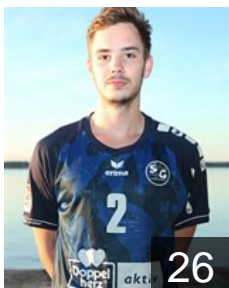

VELUX®

EHF
CHAMPIONS
LEAGUE

 GER SG Flensburg-Handewitt - Players

 SWE

Jakobsson Johan Mikael

Position: Right Back
Place of birth: Lundby
Date of birth: 12.02.1987
Height: 195 cm
Weight: 89 kg

 GER

Jöhnck Thore

Position: Goalkeeper
Place of birth: Kiel
Date of birth: 28.07.1995
Height: 184 cm
Weight: 84 kg

 SWE

Karlsson Tobias

Position: Line Player
Place of birth: Karlskrona
Date of birth: 04.06.1981
Height: 196 cm
Weight: 102 kg

 GER

Klein Jannek

Position: Right Back
Place of birth: Rendsburg
Date of birth: 25.03.1999
Height: 197 cm
Weight: 92 kg

 GER

Kohnagel Per Oke

Position: Centre Back
Place of birth: Flensburg
Date of birth: 28.05.1994
Height: 188 cm
Weight: 83 kg