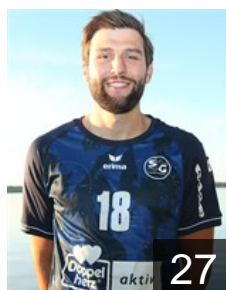

GER

Breitenfeldt Robin

Position: Left Wing
Place of birth: Flensburg
Date of birth: 02.01.1998
Height: 183 cm
Weight: 74 kg

NED

Bult Mark

Position: Right Back
Place of birth: Emmen
Date of birth: 07.09.1982
Height: 200 cm
Weight: 96 kg

GER

Dibbert Morten

Position: Left Back
Place of birth: Rendsburg
Date of birth: 19.10.1991
Height: 193 cm
Weight: 95 kg

SRB

Djordjic Petar

Position: Left Back
Place of birth: Sabac
Date of birth: 17.09.1990
Height: 197 cm
Weight: 102 kg