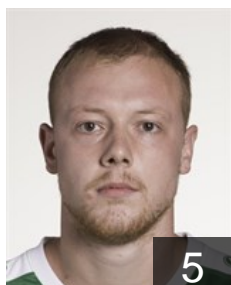

 BEL

Valkenborgh Roel

Position: Left Back
Place of birth: Neerpelt
Date of birth: 15.11.1988
Height: -
Weight: -

15

 BEL

Wertelaers Brecht

Position: Right Back
Place of birth: Bree
Date of birth: 23.07.1990
Height: 181 cm
Weight: 74 kg

4

 BEL

Winters Wout

Position: Centre Back
Place of birth: Neerpelt
Date of birth: 26.08.1994
Height: 184 cm
Weight: 84 kg

7

Left Club

 SLO

Zmavc Nejc

Position: Line Player
Place of birth: Ptuj
Date of birth: 06.09.1990
Height: 194 cm
Weight: 100 kg
Left Club on 27.06.2017

5

TEAM OFFICIALS

 BEL

Douven Korneel

Date of birth: 21.02.1977

 BEL

Lenders Bart