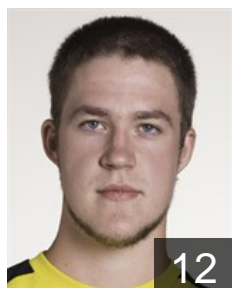

CLUB COMPETITIONS - DELEGATION LIST

Men's European Cup - VELUX EHF Champions League 2016/17

 BEL Sezoens Achilles Bocholt - Players

NED

Alberts Björn

Position: Goalkeeper
Place of birth: Geleen
Date of birth: 03.08.1978
Height: 194 cm
Weight: 90 kg

NED

Cremers Jordi

Position: Line Player
Place of birth: Beek
Date of birth: 06.03.1990
Height: 182 cm
Weight: 85 kg

BEL

Gijbels Stef

Position: Goalkeeper
Place of birth: Neerpelt
Date of birth: 23.07.1996
Height: 202 cm
Weight: 102 kg

BEL

Kedziora Bartosz

Position: Centre Back
Place of birth: Glogow
Date of birth: 31.12.1990
Height: -
Weight: -

BEL

Kedziora Damian

Position: Left Wing
Place of birth: Glogow
Date of birth: 18.05.1987
Height: -
Weight: -