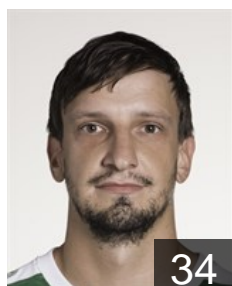

BEL

Kedziora Bartosz

Position: Centre Back
Place of birth: Glogow
Date of birth: 31.12.1990
Height: -
Weight: -

BEL

Kedziora Damian

Position: Left Wing
Place of birth: Glogow
Date of birth: 18.05.1987
Height: -
Weight: -

NED

Kittel Andreas

Position: Right Wing
Place of birth: Sittard
Date of birth: 12.02.1985
Height: 184 cm
Weight: 81 kg

BEL

Koninkx Elias

Position: Right Wing
Place of birth: Overpelt
Date of birth: 22.05.1998
Height: 182 cm
Weight: 70 kg

BEL

Lamers Brecht

Position: Left Back
Place of birth: Bocholt
Date of birth: 01.06.1994
Height: 180 cm
Weight: 80 kg

BEL

Lamers Joren

Position: Left Back
Place of birth: Bocholt
Date of birth: 19.01.1996
Height: 188 cm
Weight: 84 kg

BEL

Leroy Clem

Position: Goalkeeper
Place of birth: Hasselt
Date of birth: 27.08.1997
Height: 195 cm
Weight: 85 kg

SLO

Pucnik Miha

Position: Left Back
Place of birth: Slovenj Gradec
Date of birth: 01.02.1988
Height: 191 cm
Weight: 100 kg