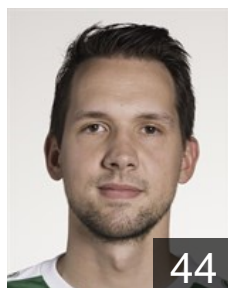

NED

Cremers Jordi

Position: Line Player
Place of birth: Beek
Date of birth: 06.03.1990
Height: 182 cm
Weight: 85 kg

BEL

Gijbels Stef

Position: Goalkeeper
Place of birth: Neerpelt
Date of birth: 23.07.1996
Height: 202 cm
Weight: 102 kg

BEL

Kedziora Bartosz

Position: Centre Back
Place of birth: Glogow
Date of birth: 31.12.1990
Height: -
Weight: -

BEL

Kedziora Damian

Position: Left Wing
Place of birth: Glogow
Date of birth: 18.05.1987
Height: -
Weight: -