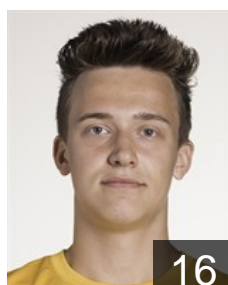

BEL

Kedziora Bartosz

Position: Centre Back
Place of birth: Glogow
Date of birth: 31.12.1990
Height: -
Weight: -

BEL

Kedziora Damian

Position: Left Wing
Place of birth: Glogow
Date of birth: 18.05.1987
Height: -
Weight: -

BEL

Lamers Brecht

Position: Left Back
Place of birth: Bocholt
Date of birth: 01.06.1994
Height: 180 cm
Weight: 80 kg

BEL

Lamers Joren

Position: Left Back
Place of birth: Bocholt
Date of birth: 19.01.1996
Height: 188 cm
Weight: 84 kg

BEL

Leroy Clem

Position: Goalkeeper
Place of birth: Hasselt
Date of birth: 27.08.1997
Height: 195 cm
Weight: 85 kg

SLO

Pucnik Miha

Position: Left Back
Place of birth: Slovenj Gradec
Date of birth: 01.02.1988
Height: 191 cm
Weight: 100 kg