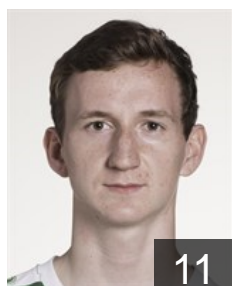

NED

Cremers Jordi

Position: Line Player
Place of birth: Beek
Date of birth: 06.03.1990
Height: 182 cm
Weight: 85 kg

BEL

Gijbels Stef

Position: Goalkeeper
Place of birth: Neerpelt
Date of birth: 23.07.1996
Height: 202 cm
Weight: 102 kg

BEL

Kedziora Bartosz

Position: Centre Back
Place of birth: Glogow
Date of birth: 31.12.1990
Height: -
Weight: -

BEL

Kedziora Damian

Position: Left Wing
Place of birth: Glogow
Date of birth: 18.05.1987
Height: -
Weight: -

NED

Kittel Andreas

Position: Right Wing
Place of birth: Sittard
Date of birth: 12.02.1985
Height: 184 cm
Weight: 81 kg

BEL

Koninkx Elias

Position: Right Wing
Place of birth: Overpelt
Date of birth: 22.05.1998
Height: 182 cm
Weight: 70 kg

BEL

Lamers Brecht

Position: Left Back
Place of birth: Bocholt
Date of birth: 01.06.1994
Height: 180 cm
Weight: 80 kg

BEL

Lamers Joren

Position: Left Back
Place of birth: Bocholt
Date of birth: 19.01.1996
Height: 188 cm
Weight: 84 kg