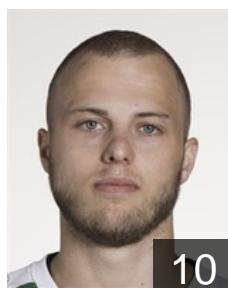

CLUB COMPETITIONS - DELEGATION LIST

Men's European Cup - VELUX EHF Champions League 2016/17

 BEL Sezoens Achilles Bocholt - Players

NED

Alberts Björn

Position: Goalkeeper
Place of birth: Geleen
Date of birth: 03.08.1978
Height: 194 cm
Weight: 90 kg

NED

Cremers Jordi

Position: Line Player
Place of birth: Beek
Date of birth: 06.03.1990
Height: 182 cm
Weight: 85 kg

BEL

Gijbels Stef

Position: Goalkeeper
Place of birth: Neerpelt
Date of birth: 23.07.1996
Height: 202 cm
Weight: 102 kg

BEL

Kedziora Bartosz

Position: Centre Back
Place of birth: Glogow
Date of birth: 31.12.1990
Height: -
Weight: -

BEL

Kedziora Damian

Position: Left Wing
Place of birth: Glogow
Date of birth: 18.05.1987
Height: -
Weight: -