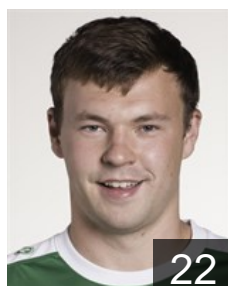

BEL

Leroy Clem

Position: Goalkeeper
Place of birth: Hasselt
Date of birth: 27.08.1997
Height: 195 cm
Weight: 85 kg

SLO

Pucnik Miha

Position: Left Back
Place of birth: Slovenj Gradec
Date of birth: 01.02.1988
Height: 191 cm
Weight: 100 kg

BEL

Spooren Serge

Position: Right Back
Place of birth: Neerpelt
Date of birth: 22.11.1993
Height: -
Weight: -

CLUB COMPETITIONS - DELEGATION LIST

Men's European Cup - VELUX EHF Champions League 2016/17

 BEL *Sezoens Achilles Bocholt - Players*