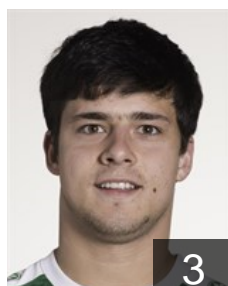

BEL

Kedziora Bartosz

Position: Centre Back
Place of birth: Glogow
Date of birth: 31.12.1990
Height: -
Weight: -

BEL

Kedziora Damian

Position: Left Wing
Place of birth: Glogow
Date of birth: 18.05.1987
Height: -
Weight: -

NED

Kittel Andreas

Position: Right Wing
Place of birth: Sittard
Date of birth: 12.02.1985
Height: 184 cm
Weight: 81 kg

BEL

Koninkx Elias

Position: Right Wing
Place of birth: Overpelt
Date of birth: 22.05.1998
Height: 182 cm
Weight: 70 kg

BEL

Lamers Brecht

Position: Left Back
Place of birth: Bocholt
Date of birth: 01.06.1994
Height: 180 cm
Weight: 80 kg

BEL

Lamers Joren

Position: Left Back
Place of birth: Bocholt
Date of birth: 19.01.1996
Height: 188 cm
Weight: 84 kg

BEL

Leroy Clem

Position: Goalkeeper
Place of birth: Hasselt
Date of birth: 27.08.1997
Height: 195 cm
Weight: 85 kg

SLO

Pucnik Miha

Position: Left Back
Place of birth: Slovenj Gradec
Date of birth: 01.02.1988
Height: 191 cm
Weight: 100 kg