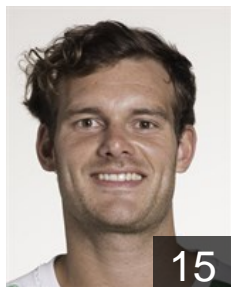

BEL

Leroy Clem

Position: Goalkeeper
Place of birth: Hasselt
Date of birth: 27.08.1997
Height: 195 cm
Weight: 85 kg

SLO

Pucnik Miha

Position: Left Back
Place of birth: Slovenj Gradec
Date of birth: 01.02.1988
Height: 191 cm
Weight: 100 kg

BEL

Spooren Serge

Position: Right Back
Place of birth: Neerpelt
Date of birth: 22.11.1993
Height: -
Weight: -

CLUB COMPETITIONS - DELEGATION LIST

Men's European Cup - VELUX EHF Champions League 2016/17

 BEL *Sezoens Achilles Bocholt - Players*

 BEL

Valkenborgh Roel

Position: Left Back
Place of birth: Neerpelt
Date of birth: 15.11.1988
Height: -
Weight: -

15

 BEL

Wertelaers Brecht

Position: Right Back
Place of birth: Bree
Date of birth: 23.07.1990
Height: 181 cm
Weight: 74 kg