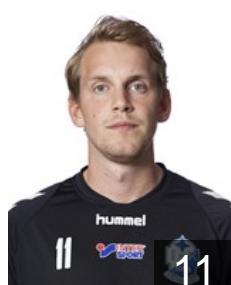

Henningsson Philip

Position: Back
Place of birth: Hörby
Date of birth: 14.06.1995
Height: 197 cm
Weight: 100 kg

Jonsson Gunnar Steinn

Position: Back
Place of birth: Akureyri
Date of birth: 04.05.1987
Height: 191 cm
Weight: 99 kg

Lagergren Albin

Position: Back
Place of birth: Varberg
Date of birth: 11.09.1992
Height: -
Weight: -

Larsson Jesper

Position: Goalkeeper
Place of birth: Kristianstad
Date of birth: 27.07.1973
Height: 190 cm
Weight: 95 kg