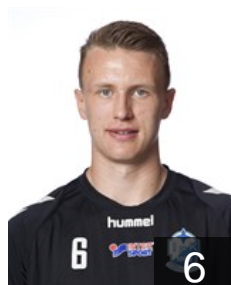

CLUB COMPETITIONS - DELEGATION LIST

Men's European Cup - VELUX EHF Champions League 2016/17

SWE IFK Kristianstad - Players

Arnarsson Arnar Freyr

Position: Line Player
Place of birth: Reykjavik
Date of birth: 14.03.1996
Height: -
Weight: -

Eriksen Inge Aas

Position: Back
Place of birth: Stord
Date of birth: 25.04.1994
Height: 193 cm
Weight: 101 kg

Gudmundsson Olafur Andres

Position: Back
Place of birth: Hafnarfjarðar
Date of birth: 13.05.1990
Height: 194 cm
Weight: 92 kg

Hallen Viktor

Position: Left Wing
Place of birth: Kungsholmen
Date of birth: 01.02.1994
Height: 188 cm
Weight: 84 kg

Hanisch Richard

Position: Back
Place of birth: Eskilstuna
Date of birth: 02.06.1990
Height: 190 cm
Weight: 90 kg