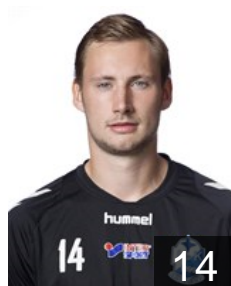

CLUB COMPETITIONS - DELEGATION LIST

Men's European Cup - VELUX EHF Champions League 2016/17

SWE IFK Kristianstad - Players

Arnarsson Arnar Freyr

Position: Line Player
Place of birth: Reykjavik
Date of birth: 14.03.1996
Height: -
Weight: -

Eriksen Inge Aas

Position: Back
Place of birth: Stord
Date of birth: 25.04.1994
Height: 193 cm
Weight: 101 kg

Gudmundsson Olafur Andres

Position: Back
Place of birth: Hafnarfjarðar
Date of birth: 13.05.1990
Height: 194 cm
Weight: 92 kg