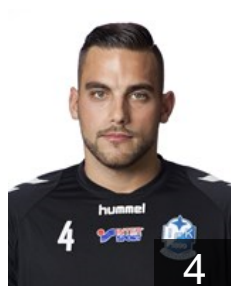

Lagergren Albin

Position: Back
Place of birth: Varberg
Date of birth: 11.09.1992
Height: -
Weight: -

Larsson Jesper

Position: Goalkeeper
Place of birth: Kristianstad
Date of birth: 27.07.1973
Height: 190 cm
Weight: 95 kg

Larsson Johannes

Position: Right Wing
Place of birth: Kristianstad
Date of birth: 09.08.1991
Height: 182 cm
Weight: 78 kg

Larsson Leo

Position: Goalkeeper
Place of birth: Ystad
Date of birth: 16.10.1990
Height: 187 cm
Weight: 93 kg

Lipovac Mario

Position: Line Player
Place of birth: Karlstad
Date of birth: 02.11.1991
Height: 198 cm
Weight: 112 kg

CLUB COMPETITIONS - DELEGATION LIST

Men's European Cup - VELUX EHF Champions League 2016/17