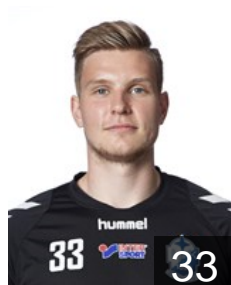

CLUB COMPETITIONS - DELEGATION LIST

Men's European Cup - VELUX EHF Champions League 2016/17

SWE IFK Kristianstad - Players

Arnarsson Arnar Freyr

Position: Line Player
Place of birth: Reykjavik
Date of birth: 14.03.1996
Height: -
Weight: -