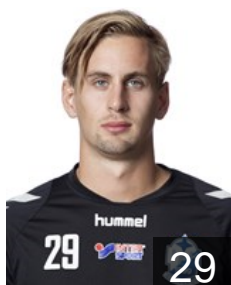

Eriksen Inge Aas

Position: Back
Place of birth: Stord
Date of birth: 25.04.1994
Height: 193 cm
Weight: 101 kg

Gudmundsson Olafur Andres

Position: Back
Place of birth: Hafnarfjarðar
Date of birth: 13.05.1990
Height: 194 cm
Weight: 92 kg

Hallen Viktor

Position: Left Wing
Place of birth: Kungsholmen
Date of birth: 01.02.1994
Height: 188 cm
Weight: 84 kg

Hanisch Richard

Position: Back
Place of birth: Eskilstuna
Date of birth: 02.06.1990
Height: 190 cm
Weight: 90 kg