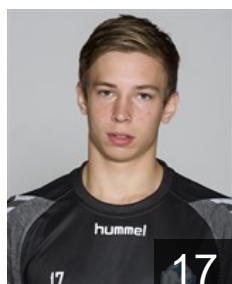

MNE

Simic Nebojsa

Position: Goalkeeper
Place of birth: Cetinje
Date of birth: 19.01.1993
Height: 192 cm
Weight: 108 kg

DEN

Sørensen Tim D.

Position: Right Wing
Place of birth: Skive
Date of birth: 10.02.1992
Height: -
Weight: -

SWE

Tollbring Jerry

Position: Left Wing
Place of birth: Norrtälje
Date of birth: 13.09.1995
Height: -
Weight: -

Left Club

SWE

Landin Fredrik

Position: Goalkeeper
Place of birth: Göteborg
Date of birth: 02.06.1996
Height: 182 cm
Weight: 83 kg
Left Club on 30.04.2017