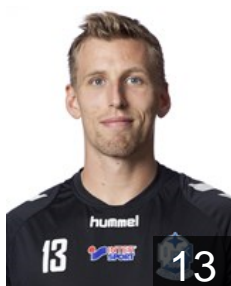

Position: Back
Place of birth: Hafnarfjarðar
Date of birth: 13.05.1990
Height: 194 cm
Weight: 92 kg