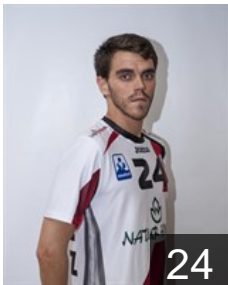

ESP BM Logroño La Rioja - Players

ESP

Munoz Cabezon Javier

Position: Right Wing
Place of birth: Madrid
Date of birth: 22.05.1992
Height: 192 cm
Weight: 86 kg