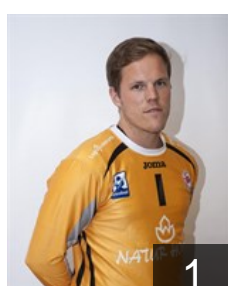

## Garcia Rubio F.

Position: Line Player  
Place of birth: Bolanos  
Date of birth: 07.01.1990  
Height: 196 cm  
Weight: 115 kg

 ESP

## Garcandia Alustiza Imanol

Position: Right Back  
Place of birth: Urretxu  
Date of birth: 30.04.1995  
Height: 201 cm  
Weight: 98 kg

 SWE