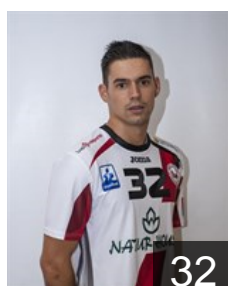

## Aguinagalde Aquizu Gurutz

Position: Goalkeeper  
Place of birth: Irun  
Date of birth: 26.10.1977  
Height: -  
Weight: -

 ESP

## Cacheda Gonzalez Pablo

Position: Centre Back  
Place of birth: Lalín  
Date of birth: 09.01.1992  
Height: 180 cm  
Weight: 82 kg

 ESP

## Cadarso Caballero Eduardo

Position: Left Wing  
Place of birth: Logroño  
Date of birth: 13.02.1999  
Height: 190 cm  
Weight: 71 kg

 ESP

## Fernandez Perez Angel

Position: Left Wing  
Place of birth: Santander  
Date of birth: 16.09.1988  
Height: 192 cm  
Weight: 90 kg

 ESP