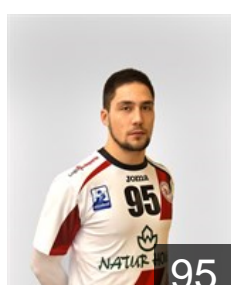

SRB

Kukic Lazar

Position: Centre Back
Place of birth: Beograd
Date of birth: 12.12.1995
Height: 186 cm
Weight: 83 kg