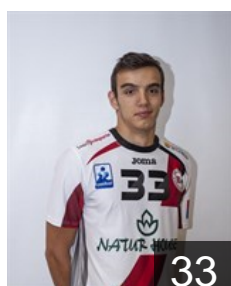

## Aguinagalde Aquizu Gurutz

Position: Goalkeeper  
Place of birth: Irun  
Date of birth: 26.10.1977  
Height: -  
Weight: -

 ESP

## Cacheda Gonzalez Pablo

Position: Centre Back  
Place of birth: Lalín  
Date of birth: 09.01.1992  
Height: 180 cm  
Weight: 82 kg

 ESP

## Cadarso Caballero Eduardo

Position: Left Wing  
Place of birth: Logroño  
Date of birth: 13.02.1999  
Height: 190 cm  
Weight: 71 kg

 ESP