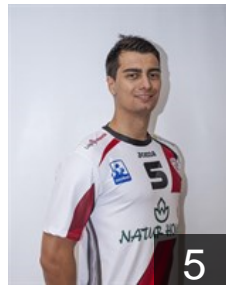

## Munoz Cabezon Javier

Position: Right Wing  
Place of birth: Madrid  
Date of birth: 22.05.1992  
Height: 192 cm  
Weight: 86 kg

 ESP