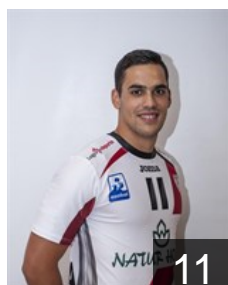

# CLUB COMPETITIONS - DELEGATION LIST

Men's European Cup - VELUX EHF Champions League 2016/17

 ESP BM Logroño La Rioja - Players

 ESP

## Aguinagalde Aquizu Gurutz

Position: Goalkeeper  
Place of birth: Irun  
Date of birth: 26.10.1977  
Height: -  
Weight: -

 ESP