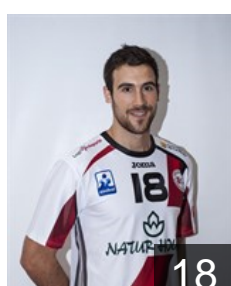

## Kukic Lazar

Position: Centre Back  
Place of birth: Beograd  
Date of birth: 12.12.1995  
Height: 186 cm  
Weight: 83 kg

 BRA

## Langaro Inoue H.

Position: Left Back  
Place of birth: Umuarama  
Date of birth: 07.03.1995  
Height: 196 cm  
Weight: 100 kg

 ESP