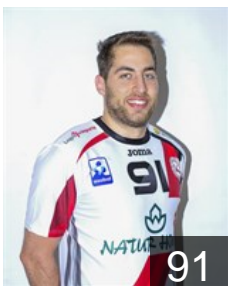

Left Club

EGY

Hisham Sanad Mohamed

Position: Right Wing
Place of birth: El Cairo
Date of birth: 16.01.1991
Height: 186 cm
Weight: 86 kg
late entry on 09.09.2016