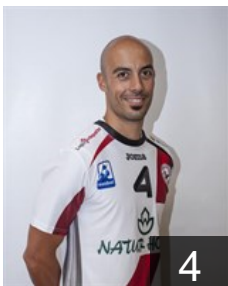

ESP

Rocas Comas Albert

Position: Right Wing
Place of birth: Palafrugell
Date of birth: 16.06.1982
Height: 188 cm
Weight: 84 kg