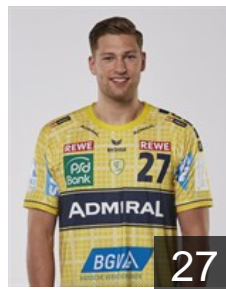

## Palicka Andreas

Position: Goalkeeper  
Place of birth: N Nöbbelöv  
Date of birth: 10.07.1986  
Height: 189 cm  
Weight: 88 kg

GER

## Pekeler Hendrik

Position: Line Player  
Place of birth: Itzehohe  
Date of birth: 02.07.1991  
Height: 203 cm  
Weight: 97 kg

ISL

## Petersson Alexander

Position: Right Back  
Place of birth: Riga  
Date of birth: 02.07.1980  
Height: 186 cm  
Weight: 87 kg

NOR