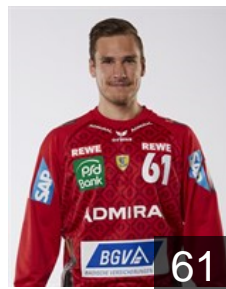

## Abt Michel

Position: Left Back  
Place of birth: Heidelberg  
Date of birth: 25.07.1990  
Height: 193 cm  
Weight: 97 kg

 SWE

## Appelgren Mikael

Position: Goalkeeper  
Place of birth: Uddevalla  
Date of birth: 06.09.1989  
Height: 191 cm  
Weight: 100 kg

 ESP

## Baena Gonzalez Rafael

Position: Line Player  
Place of birth: Estepa  
Date of birth: 07.11.1982  
Height: 191 cm  
Weight: 128 kg

 GER