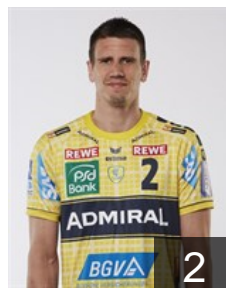

SUI

Schmid Andre

Position: Centre Back
Place of birth: Horgen
Date of birth: 30.08.1983
Height: 190 cm
Weight: 86 kg