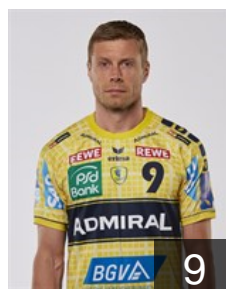

ISL

Sigurdsson Gudjon Valur

Position: Left Wing
Place of birth: Reykjavik
Date of birth: 08.08.1979
Height: 187 cm
Weight: 82 kg