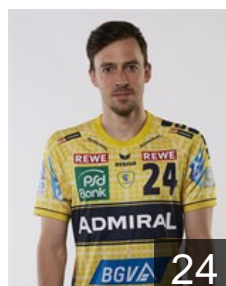

## Bolius Leon

Position:  
Place of birth:  
Date of birth: 13.06.1995  
Height: -  
Weight: -

 SWE

## Ekdahl du Rietz Kim

Position: Left Back  
Place of birth: Lund  
Date of birth: 23.07.1989  
Height: 194 cm  
Weight: 100 kg

 GER

## Gerdon Marvin

Position: Right Wing  
Place of birth: Speyer  
Date of birth: 24.07.1996  
Height: 179 cm  
Weight: 75 kg

 GER