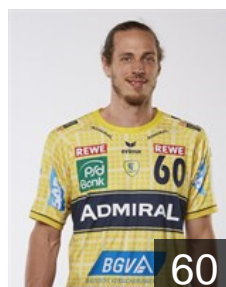

## Baena Gonzalez Rafael

Position: Line Player  
Place of birth: Estepa  
Date of birth: 07.11.1982  
Height: 191 cm  
Weight: 128 kg

 GER

## Bauer Lukas

Position: Goalkeeper  
Place of birth: Germersheim  
Date of birth: 22.08.1995  
Height: 192 cm  
Weight: 95 kg

 GER

## Bolius Leon

Position:  
Place of birth:  
Date of birth: 13.06.1995  
Height: -  
Weight: -

 SWE

## Ekdahl du Rietz Kim

Position: Left Back  
Place of birth: Lund  
Date of birth: 23.07.1989  
Height: 194 cm  
Weight: 100 kg

 GER