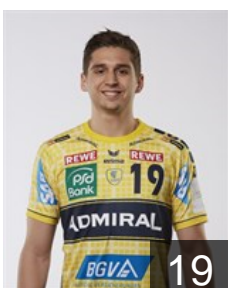

GER

Steinhauser Marius

Position: Right Wing
Place of birth: Karlsruhe
Date of birth: 06.02.1993
Height: 187 cm
Weight: 83 kg

GER

Trost Maximilian

Position:
Place of birth:
Date of birth: 23.08.1995
Height: -
Weight: -