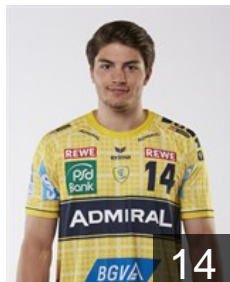

## Left Club

 GER

**Haider Max**

Position: Line Player

Place of birth: Heidelberg

Date of birth: 26.04.1996

Height: 197 cm

Weight: 105 kg