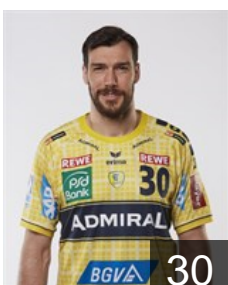

## Bolius Leon

Position:  
Place of birth:  
Date of birth: 13.06.1995  
Height: -  
Weight: -

 SWE

## Ekdahl du Rietz Kim

Position: Left Back  
Place of birth: Lund  
Date of birth: 23.07.1989  
Height: 194 cm  
Weight: 100 kg

 GER

## Gerdon Marvin

Position: Right Wing  
Place of birth: Speyer  
Date of birth: 24.07.1996  
Height: 179 cm  
Weight: 75 kg

 GER

## Groetzki Patrick

Position: Right Wing  
Place of birth: Pforzheim  
Date of birth: 04.07.1989  
Height: 189 cm  
Weight: 84 kg

 ESP