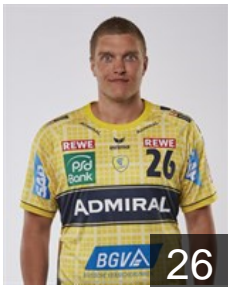

CLUB COMPETITIONS - DELEGATION LIST

Men's European Cup - VELUX EHF Champions League 2016/17

GER Rhein-Neckar Löwen - Players

GER

Abt Michel

Position: Left Back
Place of birth: Heidelberg
Date of birth: 25.07.1990
Height: 193 cm
Weight: 97 kg