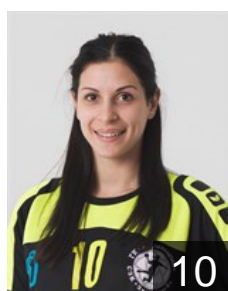

 RUS
Ivanova Svetlana
Position: Left Back
Place of birth: Astrakhan
Date of birth: 22.01.1998
Height: 189 cm

 RUS
Izmailova Galina
Position: Left Back
Place of birth: Astrakhan
Date of birth: 21.03.2000
Height: -