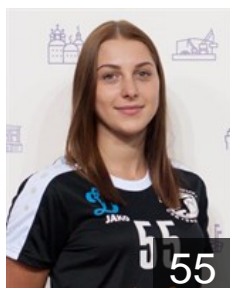

 RUS
Rachiteleva Mariia
Position: Left Wing
Place of birth: Astrakhan
Date of birth: 19.02.1993
Height: 165 cm

 RUS
Riabtseva Anastasiia
Position: Goalkeeper
Place of birth: Krasnodar
Date of birth: 17.01.1996
Height: 178 cm

 RUS
Sabirova Karina
Position: Left Back
Place of birth: Astrakhan
Date of birth: 23.03.1998
Height: 180 cm

CLUB COMPETITIONS - DELEGATION LIST

Women's European Cup - EHF Champions League 2016/17

WOMEN'S

 RUS Astrakhanochka - Players

 RUS
Shaposhnikova Anna
Position: Right Back
Place of birth: Astrakhan
Date of birth: 13.02.1999
Height: -

 RUS
Sheveleva Svetlana
Position: Left Wing
Place of birth: Astrakhan
Date of birth: 25.09.1998
Height: 164 cm