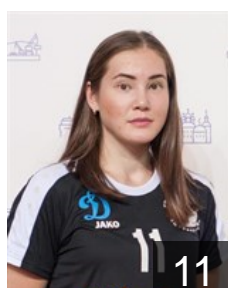

 RUS
Ivanova Svetlana
Position: Left Back
Place of birth: Astrakhan
Date of birth: 22.01.1998
Height: 189 cm

 RUS
Izmailova Galina
Position: Left Back
Place of birth: Astrakhan
Date of birth: 21.03.2000
Height: -

 RUS
Levsha Ekaterina
Position: Right Wing
Place of birth: Maykop
Date of birth: 06.04.1993
Height: 170 cm

 RUS
Postnova Liudmila
Position: Left Back
Place of birth: Yaroslavl
Date of birth: 11.08.1984
Height: 183 cm

 RUS
Rachiteleva Mariia
Position: Left Wing
Place of birth: Astrakhan
Date of birth: 19.02.1993
Height: 165 cm

 RUS
Riabtseva Anastasiia
Position: Goalkeeper
Place of birth: Krasnodar
Date of birth: 17.01.1996
Height: 178 cm