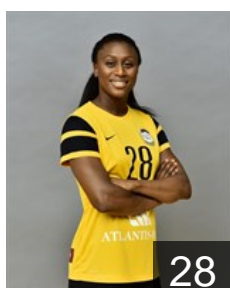

## Borshchenko Viktoriya

Position: Left Wing  
Place of birth: Herson  
Date of birth: 05.01.1986  
Height: 170 cm

 ESP

## Cabral Barbosa Alexandrina

Position: Left Back  
Place of birth: Lisbon  
Date of birth: 05.05.1986  
Height: 175 cm

 RUS

## Chernoivanenko Olga

Position: Right Wing  
Place of birth: Samarsk  
Date of birth: 17.04.1989  
Height: 176 cm

 FRA

## Dembele Siraba

Position: Left Wing  
Place of birth: Dreux  
Date of birth: 28.06.1986  
Height: 172 cm

 DEN