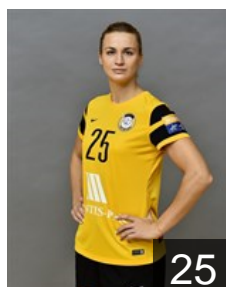

## Bashkirova Olga

Position: Left Wing  
Place of birth: Village  
Date of birth: 11.01.1995  
Height: 178 cm

 RUS

## Bobrovnikova Vladlena

Position: Left Back  
Place of birth: Krasnodar  
Date of birth: 24.10.1987  
Height: 180 cm

 UKR

## Borshchenko Viktoriya

Position: Left Wing  
Place of birth: Herson  
Date of birth: 05.01.1986  
Height: 170 cm

 ESP

## Cabral Barbosa Alexandrina

Position: Left Back  
Place of birth: Lisbon  
Date of birth: 05.05.1986  
Height: 175 cm

 RUS