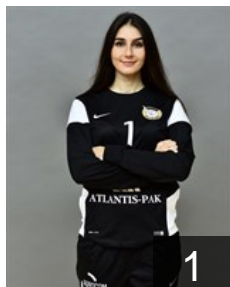

CLUB COMPETITIONS - DELEGATION LIST

Women's European Cup - EHF Champions League 2016/17

WOMEN'S

RUS Rostov-Don - Players

RUS

Mekhdieva Galina

Position: Goalkeeper
Place of birth: Rostov-On-Don
Date of birth: 17.06.1985
Height: 180 cm