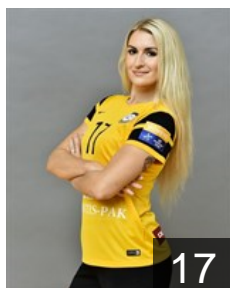

## Basarab Mariya

Position: Goalkeeper  
Place of birth: Uray  
Date of birth: 19.01.1990  
Height: 186 cm

 RUS

## Bashkirova Olga

Position: Left Wing  
Place of birth: Village  
Date of birth: 11.01.1995  
Height: 178 cm

 RUS

## Bobrovnikova Vladlena

Position: Left Back  
Place of birth: Krasnodar  
Date of birth: 24.10.1987  
Height: 180 cm

 UKR

## Cabral Barbosa Alexandrina

Position: Left Back  
Place of birth: Lisbon  
Date of birth: 05.05.1986  
Height: 175 cm

 RUS