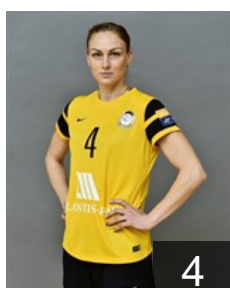

## Shymkute Regina

Position: Left Back  
Place of birth: Herson  
Date of birth: 21.12.1985  
Height: 179 cm

 RUS