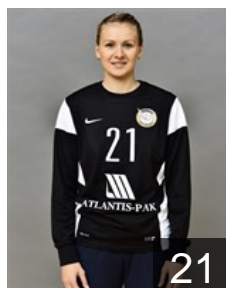

## Mekhdieva Galina

Position: Goalkeeper  
Place of birth: Rostov-On-Don  
Date of birth: 17.06.1985  
Height: 180 cm

 RUS

## Petrova Mayya

Position: Line Player  
Place of birth: Volgograd  
Date of birth: 26.05.1982  
Height: 184 cm

 BRA

## Rodrigues Belo Ana Paula

Position: Centre Back  
Place of birth: Sao Luis  
Date of birth: 18.10.1987  
Height: 172 cm

 RUS