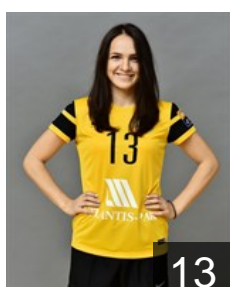

RUS

Vyakhireva Anna

Position: Right Back
Place of birth: Volgograd
Date of birth: 13.03.1995
Height: 165 cm