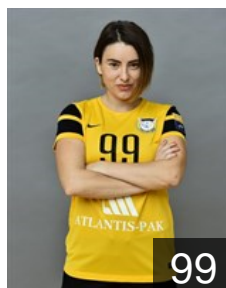

## Basarab Mariya

Position: Goalkeeper  
Place of birth: Uray  
Date of birth: 19.01.1990  
Height: 186 cm

 RUS

## Bashkirova Olga

Position: Left Wing  
Place of birth: Village  
Date of birth: 11.01.1995  
Height: 178 cm

 RUS

## Bobrovnikova Vladlena

Position: Left Back  
Place of birth: Krasnodar  
Date of birth: 24.10.1987  
Height: 180 cm

 UKR

## Cabral Barbosa Alexandrina

Position: Left Back  
Place of birth: Lisbon  
Date of birth: 05.05.1986  
Height: 175 cm

 RUS