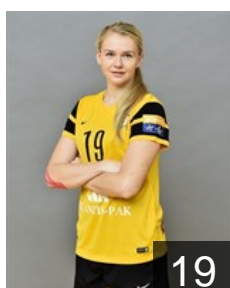

RUS

Makeeva Kseniya

Position: Line Player
Place of birth: Ufa
Date of birth: 19.09.1990
Height: 182 cm