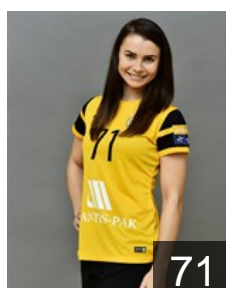

## Shymkute Regina

Position: Left Back  
Place of birth: Herson  
Date of birth: 21.12.1985  
Height: 179 cm

 RUS

## Slivinskaya Elena

Position: Left Back  
Place of birth: Rostov-On-Don  
Date of birth: 09.05.1980  
Height: 186 cm

 RUS