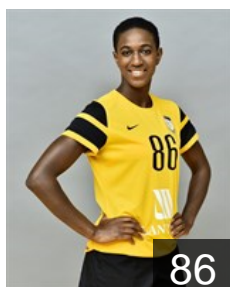

## Bashkirova Olga

Position: Left Wing  
Place of birth: Village  
Date of birth: 11.01.1995  
Height: 178 cm

 RUS

## Bobrovnikova Vladlena

Position: Left Back  
Place of birth: Krasnodar  
Date of birth: 24.10.1987  
Height: 180 cm

 UKR

## Borshchenko Viktoriya

Position: Left Wing  
Place of birth: Herson  
Date of birth: 05.01.1986  
Height: 170 cm

 ESP

## Cabral Barbosa Alexandrina

Position: Left Back  
Place of birth: Lisbon  
Date of birth: 05.05.1986  
Height: 175 cm

 RUS