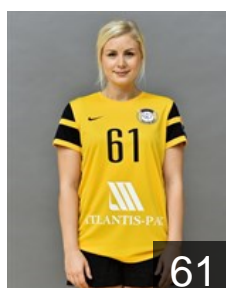

## Cabral Barbosa Alexandrina

Position: Left Back  
Place of birth: Lisbon  
Date of birth: 05.05.1986  
Height: 175 cm

 RUS

## Chernoivanenko Olga

Position: Right Wing  
Place of birth: Samarsk  
Date of birth: 17.04.1989  
Height: 176 cm

 FRA

## Dembele Siraba

Position: Left Wing  
Place of birth: Dreux  
Date of birth: 28.06.1986  
Height: 172 cm

 DEN

## Grigel Lotte

Position: Centre Back  
Place of birth: Esbjerg  
Date of birth: 05.04.1991  
Height: 165 cm

 RUS