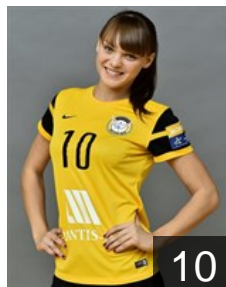

## Basarab Mariya

Position: Goalkeeper  
Place of birth: Uray  
Date of birth: 19.01.1990  
Height: 186 cm

 RUS

## Bashkirova Olga

Position: Left Wing  
Place of birth: Village  
Date of birth: 11.01.1995  
Height: 178 cm

 RUS

## Bobrovnikova Vladlena

Position: Left Back  
Place of birth: Krasnodar  
Date of birth: 24.10.1987  
Height: 180 cm

 UKR

## Cabral Barbosa Alexandrina

Position: Left Back  
Place of birth: Lisbon  
Date of birth: 05.05.1986  
Height: 175 cm

 RUS