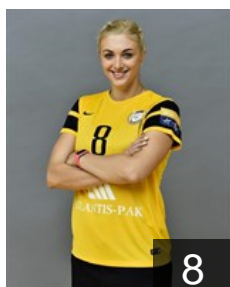

RUS

Sen Anna

Position: Left Back
Place of birth: Krasnodar
Date of birth: 03.12.1990
Height: 185 cm