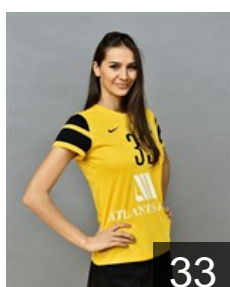

## Cabral Barbosa Alexandrina

Position: Left Back  
Place of birth: Lisbon  
Date of birth: 05.05.1986  
Height: 175 cm

 RUS

## Dembele Siraba

Position: Left Wing  
Place of birth: Dreux  
Date of birth: 28.06.1986  
Height: 172 cm

 DEN

## Grigel Lotte

Position: Centre Back  
Place of birth: Esbjerg  
Date of birth: 05.04.1991  
Height: 165 cm

 RUS