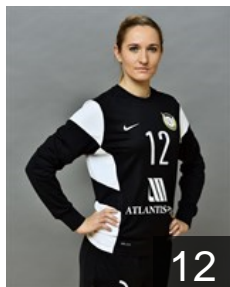

CLUB COMPETITIONS - DELEGATION LIST

Women's European Cup - EHF Champions League 2016/17

WOMEN'S

RUS Rostov-Don - Players

RUS

Basarab Mariya

Position: Goalkeeper
Place of birth: Uray
Date of birth: 19.01.1990
Height: 186 cm