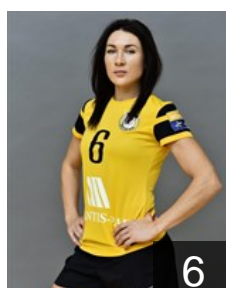

## Ilina Ekaterina

Position: Centre Back  
Place of birth: Togliatti  
Date of birth: 07.03.1991  
Height: 175 cm

 NOR

## Lunde Katrine

Position: Goalkeeper  
Place of birth: Kristiansand  
Date of birth: 30.03.1980  
Height: 181 cm

 RUS

## Makeeva Kseniya

Position: Line Player  
Place of birth: Ufa  
Date of birth: 19.09.1990  
Height: 182 cm

 RUS