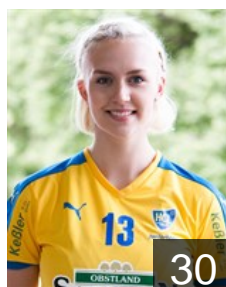

 GER HC Leipzig - Players

 GER

Kurzke Nele

Position: Goalkeeper
Place of birth: Leipzig
Date of birth: 16.06.1990
Height: 187 cm

 GER

Lang Saskia

Position: Left Back
Place of birth: Lörrach
Date of birth: 19.12.1986
Height: 179 cm

 GER

Mazzucco Alexandra

Position: Right Wing
Place of birth: Lauf a.d. Pegnitz
Date of birth: 29.01.1993
Height: 175 cm

 GER

Mietzner Franziska

Position: Left Back
Place of birth: Bad Saarow
Date of birth: 20.12.1988
Height: 192 cm

 GER

Minevskaja Evgenija

Position: Centre Back
Place of birth: Minsk
Date of birth: 31.10.1992
Height: 183 cm

 GER

Plate Anna Lena

Position: Back
Place of birth: Leipzig
Date of birth: 20.11.1998
Height: 185 cm