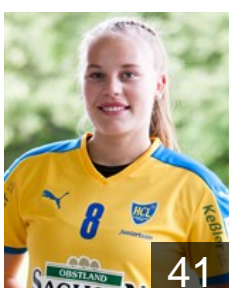

AUT

Bösch Tamara

Position: Right Back
Place of birth: Lustenau
Date of birth: 05.06.1989
Height: 174 cm

GER

Detjen Wiebke

Position: Goalkeeper
Place of birth: Leipzig
Date of birth: 12.07.1996
Height: 175 cm

ISL

Einarsdottir Hildigunnur

Position: Line Player
Place of birth: Reykjavik
Date of birth: 11.02.1988
Height: 180 cm

GER

Funke Jenice

Position: Back
Place of birth: Leipzig
Date of birth: 20.05.1999
Height: 170 cm