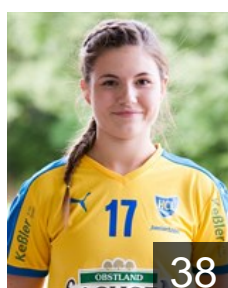

AUT

Bösch Tamara

Position: Right Back
Place of birth: Lustenau
Date of birth: 05.06.1989
Height: 174 cm

GER

Detjen Wiebke

Position: Goalkeeper
Place of birth: Leipzig
Date of birth: 12.07.1996
Height: 175 cm

ISL

Einarsdottir Hildigunnur

Position: Line Player
Place of birth: Reykjavik
Date of birth: 11.02.1988
Height: 180 cm

GER

Funke Jenice

Position: Back
Place of birth: Leipzig
Date of birth: 20.05.1999
Height: 170 cm

GER

Guderian Lea

Position: Line Player
Place of birth: Leipzig
Date of birth: 27.08.1997
Height: 170 cm

GER

Hubinger Anne

Position: Right Back
Place of birth: Ribnitz-
Date of birth: 31.07.1993
Height: 185 cm