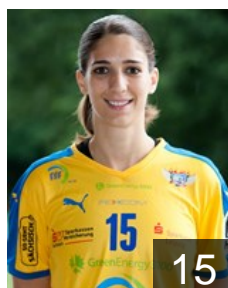

CLUB COMPETITIONS - DELEGATION LIST

Women's European Cup - EHF Champions League 2016/17

WOMEN'S

GER HC Leipzig - Players

GER

Ansorge Anna

Position: Wing
Place of birth: Leipzig
Date of birth: 05.04.1999
Height: -

AUT

Bösch Tamara

Position: Right Back
Place of birth: Lustenau
Date of birth: 05.06.1989
Height: 174 cm

GER

Detjen Wiebke

Position: Goalkeeper
Place of birth: Leipzig
Date of birth: 12.07.1996
Height: 175 cm