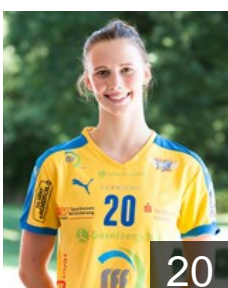

 GER

Mazzucco Alexandra

Position: Right Wing
Place of birth: Lauf a.d. Pegnitz
Date of birth: 29.01.1993
Height: 175 cm

 GER

Mietzner Franziska

Position: Left Back
Place of birth: Bad Saarow
Date of birth: 20.12.1988
Height: 192 cm

 GER

Minevskaja Evgenija

Position: Centre Back
Place of birth: Minsk
Date of birth: 31.10.1992
Height: 183 cm

 GER

Plate Anna Lena

Position: Back
Place of birth: Leipzig
Date of birth: 20.11.1998
Height: 185 cm

 GER

Reimer Nele

Position: Left Wing
Place of birth: Rostock
Date of birth: 09.09.1996
Height: -

 GER

Reißberg Nina

Position: Line Player
Place of birth: Leipzig
Date of birth: 09.10.1998
Height: -

 GER

Rode Elaine