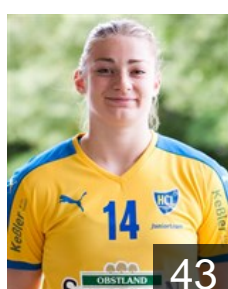

ISL

Einarsdottir Hildigunnur

Position: Line Player
Place of birth: Reykjavik
Date of birth: 11.02.1988
Height: 180 cm

GER

Funke Jenice

Position: Back
Place of birth: Leipzig
Date of birth: 20.05.1999
Height: 170 cm

GER

Guderian Lea

Position: Line Player
Place of birth: Leipzig
Date of birth: 27.08.1997
Height: 170 cm

GER

Hubinger Anne

Position: Right Back
Place of birth: Ribnitz-
Date of birth: 31.07.1993
Height: 185 cm

GER

Hurst Isabell

Position: Line Player
Place of birth: Leipzig
Date of birth: 17.10.1999
Height: -

GER

Kramarczyk Katja

Position: Goalkeeper
Place of birth: Frankfurt/Oder
Date of birth: 18.03.1984
Height: 178 cm