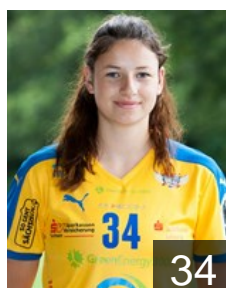

 GER

Reimer Nele

Position: Left Wing
Place of birth: Rostock
Date of birth: 09.09.1996
Height: -

 GER

Reißberg Nina

Position: Line Player
Place of birth: Leipzig
Date of birth: 09.10.1998
Height: -

 GER

Rode Elaine

Position: Wing
Place of birth: Berlin
Date of birth: 08.04.1999
Height: 172 cm

 GER

Rode Joanna

Position: Right Wing
Place of birth: Berlin
Date of birth: 30.07.1997
Height: 173 cm

 GER

Roth Nicole

Position: Goalkeeper
Place of birth: Nürnberg
Date of birth: 08.05.1995
Height: 183 cm