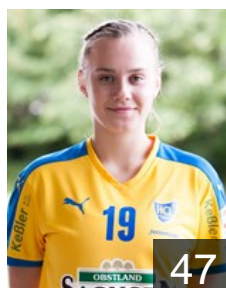

 GER

Reimer Nele

Position: Left Wing
Place of birth: Rostock
Date of birth: 09.09.1996
Height: -

 GER

Reißberg Nina

Position: Line Player
Place of birth: Leipzig
Date of birth: 09.10.1998
Height: -

 GER

Rode Elaine

Position: Wing
Place of birth: Berlin
Date of birth: 08.04.1999
Height: 172 cm

 GER

Rode Joanna

Position: Right Wing
Place of birth: Berlin
Date of birth: 30.07.1997
Height: 173 cm

 GER

Roth Nicole

Position: Goalkeeper
Place of birth: Nürnberg
Date of birth: 08.05.1995
Height: 183 cm

 GER

Smolik Lena

Position: Wing
Place of birth: Leipzig
Date of birth: 28.05.1999
Height: 170 cm

CLUB COMPETITIONS - DELEGATION LIST

Women's European Cup - EHF Champions League 2016/17

WOMEN'S

 GER HC Leipzig - Players