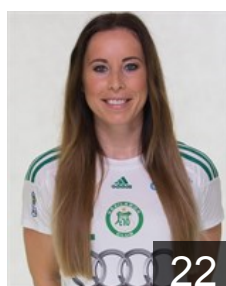

 HUN

**Moharos Vivien**

Position: Wing  
Place of birth: Tatabánya  
Date of birth: 09.06.1999  
Height: -

 NOR

**Mørk Nora**

Position: Back  
Place of birth: Oslo  
Date of birth: 05.04.1991  
Height: 167 cm