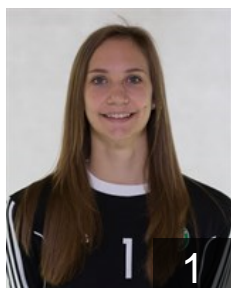

## Afentaler Sara

Position: Back  
Place of birth: Siklós  
Date of birth: 08.12.2000  
Height: -

 BRA

## Amorim Taleska E.

Position: Back  
Place of birth: Blumenau  
Date of birth: 23.09.1986  
Height: 186 cm

 HUN