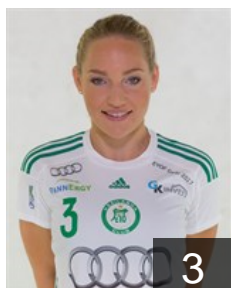

## Harsfalvi Julia

Position: Wing  
Place of birth: Zalaegerszeg  
Date of birth: 12.11.1996  
Height: 168 cm

# CLUB COMPETITIONS - DELEGATION LIST

Women's European Cup - EHF Champions League 2016/17

WOMEN'S

 HUN Györi Audi ETO KC - Players

 HUN

**Hudak Anette Emma**

Position: Back  
Place of birth: Bratislava  
Date of birth: 25.03.1998  
Height: -

 HUN

**Kiss Eva**

Position: Goalkeeper  
Place of birth: Debrecen  
Date of birth: 10.07.1987  
Height: 189 cm

 CZE

**Knedlikova Jana**

Position: Wing  
Place of birth: Praha  
Date of birth: 22.06.1989  
Height: 167 cm