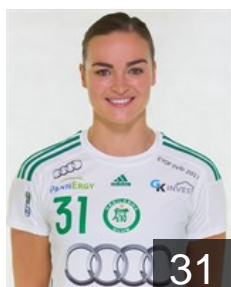

## Amorim Taleska E.

Position: Back  
Place of birth: Blumenau  
Date of birth: 23.09.1986  
Height: 186 cm

 HUN

## Bino Boglarka

Position: Goalkeeper  
Place of birth: Szombathely  
Date of birth: 11.10.1999  
Height: -

 HUN

## Bodi Bernadett

Position: Wing  
Place of birth: Szeged  
Date of birth: 09.03.1986  
Height: 175 cm

 NED