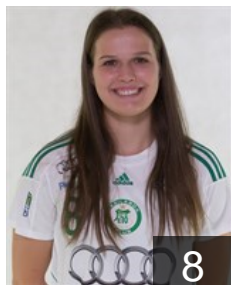

CLUB COMPETITIONS - DELEGATION LIST

Women's European Cup - EHF Champions League 2016/17

WOMEN'S

HUN Györi Audi ETO KC - Players

HUN

Hudak Anette Emma

Position: Back
Place of birth: Bratislava
Date of birth: 25.03.1998
Height: -