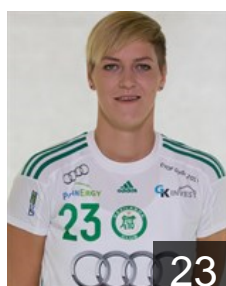

 HUN

**Puhalak Szidonia**

Position: Left Wing  
Place of birth: Szeged  
Date of birth: 05.07.1996  
Height: 177 cm

 HUN

**Szilovics Fanni**

Position: Back  
Place of birth: Pécs  
Date of birth: 18.02.2000  
Height: -