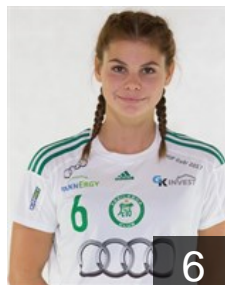

HUN

Varga Emöke

Position: Line Player
Place of birth: Csorna
Date of birth: 09.03.2000
Height: -