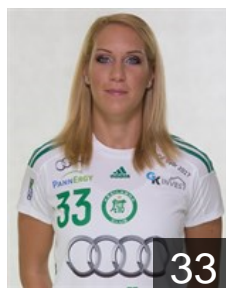

## Afentaler Sara

Position: Back  
Place of birth: Siklós  
Date of birth: 08.12.2000  
Height: -

 BRA

## Amorim Taleska E.

Position: Back  
Place of birth: Blumenau  
Date of birth: 23.09.1986  
Height: 186 cm

 HUN

## Bino Boglarka

Position: Goalkeeper  
Place of birth: Szombathely  
Date of birth: 11.10.1999  
Height: -

 HUN

## Bodi Bernadett

Position: Wing  
Place of birth: Szeged  
Date of birth: 09.03.1986  
Height: 175 cm

 NED