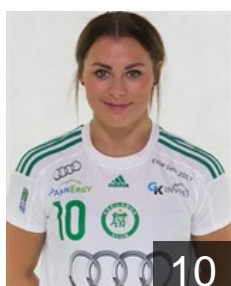

 HUN

**Kiss Eva**

Position: Goalkeeper  
Place of birth: Debrecen  
Date of birth: 10.07.1987  
Height: 189 cm

 CZE

**Knedlikova Jana**

Position: Wing  
Place of birth: Praha  
Date of birth: 22.06.1989  
Height: 167 cm

 HUN

**Korsos Dorina**

Position: Wing  
Place of birth: Kecskemet  
Date of birth: 03.09.1995  
Height: 168 cm

 HUN

**Lakatos Rita**

Position: Centre Back  
Place of birth: Dunajska Streda  
Date of birth: 06.07.1999  
Height: -

 HUN

**Moharos Vivien**

Position: Wing  
Place of birth: Tatabánya  
Date of birth: 09.06.1999  
Height: -

 NOR

**Mørk Nora**

Position: Back  
Place of birth: Oslo  
Date of birth: 05.04.1991  
Height: 167 cm