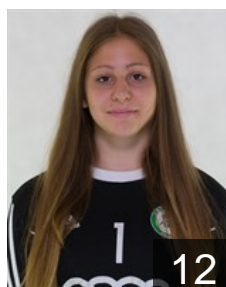

## Bino Boglarka

Position: Goalkeeper  
Place of birth: Szombathely  
Date of birth: 11.10.1999  
Height: -

 HUN

## Bodi Bernadett

Position: Wing  
Place of birth: Szeged  
Date of birth: 09.03.1986  
Height: 175 cm

 NED

## Broch Yvette

Position: Line Player  
Place of birth: Monster  
Date of birth: 21.12.1990  
Height: 185 cm

 HUN