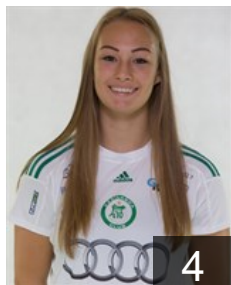

CLUB COMPETITIONS - DELEGATION LIST

Women's European Cup - EHF Champions League 2016/17

WOMEN'S

HUN Györi Audi ETO KC - Players

HUN

Afentaler Sara

Position: Back
Place of birth: Siklós
Date of birth: 08.12.2000
Height: -