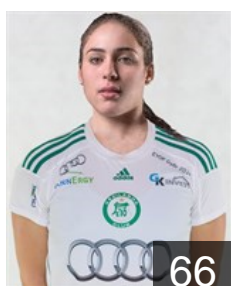

TUN

Elghaoui Asma

Position: Line Player
Place of birth: Monastir
Date of birth: 29.08.1991
Height: 174 cm