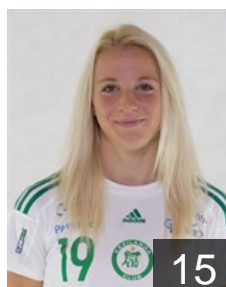

 HUN

**Kiss Eva**

Position: Goalkeeper  
Place of birth: Debrecen  
Date of birth: 10.07.1987  
Height: 189 cm

 CZE

**Knedlikova Jana**

Position: Wing  
Place of birth: Praha  
Date of birth: 22.06.1989  
Height: 167 cm

 HUN

**Korsos Dorina**

Position: Wing  
Place of birth: Kecskemet  
Date of birth: 03.09.1995  
Height: 168 cm

 HUN

**Lakatos Rita**

Position: Centre Back  
Place of birth: Dunajska Streda  
Date of birth: 06.07.1999  
Height: -

 HUN

**Moharos Vivien**

Position: Wing  
Place of birth: Tatabánya  
Date of birth: 09.06.1999  
Height: -

 NOR

**Mørk Nora**

Position: Back  
Place of birth: Oslo  
Date of birth: 05.04.1991  
Height: 167 cm