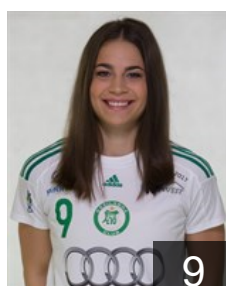

## Görbicz Anita

Position: Centre Back  
Place of birth: Veszprem  
Date of birth: 13.05.1983  
Height: 173 cm

 NOR

## Grimsbø Kari Aalvik

Position: Goalkeeper  
Place of birth: Bergen  
Date of birth: 04.01.1985  
Height: 180 cm

 NED

## Groot Cornelia Nycke

Position: Centre Back  
Place of birth: Alkmaar  
Date of birth: 04.05.1988  
Height: 175 cm

 HUN