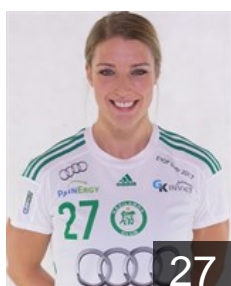

## Elö Beatrix

Position: Back  
Place of birth: Győr  
Date of birth: 28.01.1997  
Height: 182 cm

 HUN

## Görbicz Anita

Position: Centre Back  
Place of birth: Veszprem  
Date of birth: 13.05.1983  
Height: 173 cm

 NOR

## Grimsbø Kari Aalvik

Position: Goalkeeper  
Place of birth: Bergen  
Date of birth: 04.01.1985  
Height: 180 cm

 NED