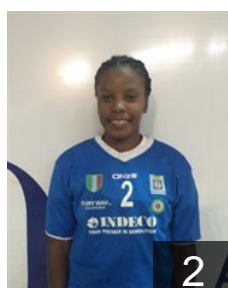

ITA

**Bertolino Nila**

Position: Goalkeeper  
Place of birth: Gavardo  
Date of birth: 04.07.2000  
Height: 170 cm

ITA

**Caccioppoli Carmen**

Position: Left Back  
Place of birth: Conversano  
Date of birth: 19.03.1997  
Height: 165 cm

ITA

**Chiarappa Stefania**

Position: Right Wing  
Place of birth: Conversano  
Date of birth: 11.01.1986  
Height: 165 cm

ITA

**Di Pietro Giorgia**

Position: Right Back  
Place of birth: Sant'omero  
Date of birth: 13.06.1994  
Height: 174 cm

CUB

**Duran Morens Arassay**

Position: Back  
Place of birth: Santiago de Cuba  
Date of birth: 12.08.1985  
Height: 180 cm

ITA

**Ganga Giusy**

Position: Centre Back  
Place of birth: Nuoro  
Date of birth: 01.09.1989  
Height: 170 cm

ITA

**Giona Martina**

Position: Goalkeeper  
Place of birth: Latina  
Date of birth: 17.01.1989  
Height: -

ITA

**Gozzi Giulia**

Position: Wing  
Place of birth: Arezzo  
Date of birth: 05.07.2002  
Height: 169 cm