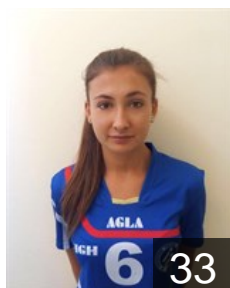

ITA

**Lo Greco Dominga**

Position: Wing  
Place of birth: Mola di Bari  
Date of birth: 09.04.1997  
Height: 155 cm

# CLUB COMPETITIONS - DELEGATION LIST

Women's European Cup - EHF Champions League 2016/17

WOMEN'S

 ITA Indeco Conversano - Players

---

 ITA

**Minoia Enrica**

Position: Line Player  
Place of birth: Bari  
Date of birth: 15.02.1993  
Height: 165 cm

 ROU

**Moroca Diana Andreea**

Position: Goalkeeper  
Place of birth: Podu Turcului  
Date of birth: 07.06.1999  
Height: 167 cm

 ITA

**Romualdi Rebecca**

Position: Right Back  
Place of birth: Arezzo  
Date of birth: 04.01.2000  
Height: -