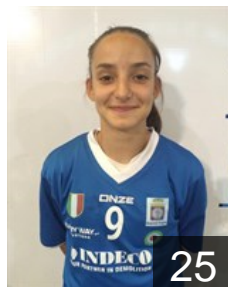

# CLUB COMPETITIONS - DELEGATION LIST

Women's European Cup - EHF Champions League 2016/17

WOMEN'S

ITA Indeco Conversano - Players

ITA

**Albertini Cintia Analia**

Position: Left Wing  
Place of birth: Mendoza  
Date of birth: 15.04.1982  
Height: 170 cm

ITA

**Babbo Giada**

Position: Left Wing  
Place of birth: Putignano  
Date of birth: 12.09.1997  
Height: -

ITA

**Barani Elena**

Position: Line Player  
Place of birth: Pontedera  
Date of birth: 14.06.1978  
Height: -

ITA

**Bertolino Nila**

Position: Goalkeeper  
Place of birth: Gavardo  
Date of birth: 04.07.2000  
Height: 170 cm

ITA

**Caccioppoli Carmen**

Position: Left Back  
Place of birth: Conversano  
Date of birth: 19.03.1997  
Height: 165 cm