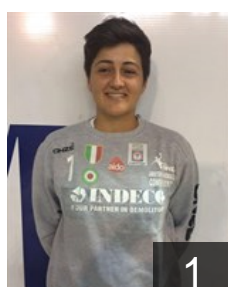

ITA

**Bertolino Nila**

Position: Goalkeeper  
Place of birth: Gavardo  
Date of birth: 04.07.2000  
Height: 170 cm

ITA

**Caccioppoli Carmen**

Position: Left Back  
Place of birth: Conversano  
Date of birth: 19.03.1997  
Height: 165 cm

ITA

**Chiarappa Stefania**

Position: Right Wing  
Place of birth: Conversano  
Date of birth: 11.01.1986  
Height: 165 cm

ITA

**Di Pietro Giorgia**

Position: Right Back  
Place of birth: Sant'omero  
Date of birth: 13.06.1994  
Height: 174 cm

CUB

**Duran Morens Arassay**

Position: Back  
Place of birth: Santiago de Cuba  
Date of birth: 12.08.1985  
Height: 180 cm

ITA

**Ganga Giusy**

Position: Centre Back  
Place of birth: Nuoro  
Date of birth: 01.09.1989  
Height: 170 cm

ITA

**Giona Martina**

Position: Goalkeeper  
Place of birth: Latina  
Date of birth: 17.01.1989  
Height: -

ITA

**Gozzi Giulia**

Position: Wing  
Place of birth: Arezzo  
Date of birth: 05.07.2002  
Height: 169 cm