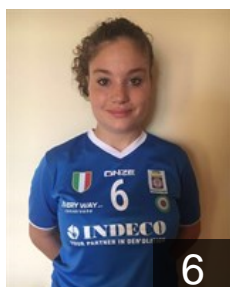

ITA

**Lo Greco Dominga**

Position: Wing  
Place of birth: Mola di Bari  
Date of birth: 09.04.1997  
Height: 155 cm

# CLUB COMPETITIONS - DELEGATION LIST

Women's European Cup - EHF Champions League 2016/17

WOMEN'S

 ITA Indeco Conversano - Players

---

 ITA

**Minoia Enrica**

Position: Line Player  
Place of birth: Bari  
Date of birth: 15.02.1993  
Height: 165 cm

 ROU

**Moroca Diana Andreea**

Position: Goalkeeper  
Place of birth: Podu Turcului  
Date of birth: 07.06.1999  
Height: 167 cm

 ITA

**Romualdi Rebecca**

Position: Right Back  
Place of birth: Arezzo  
Date of birth: 04.01.2000  
Height: -

 ITA

**Rotondo Laura Celeste**

Position: Left Back  
Place of birth: Putignano  
Date of birth: 15.07.1992  
Height: -

 ITA

**Tricase Francesca**

Position: Right Wing  
Place of birth: Acquaviva delle  
Date of birth: 05.10.1999  
Height: 167 cm