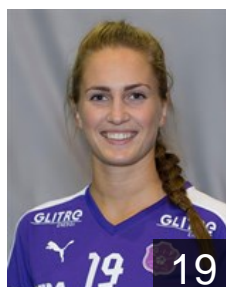

## Andresen Linn

Position: Left Wing  
Place of birth: Bærum  
Date of birth: 16.06.1997  
Height: 170 cm

 NOR

## Bernhardsen Lisa Forsberg

Position: Line Player  
Place of birth: Fredrikstad  
Date of birth: 16.04.1990  
Height: 179 cm

 NOR

## Brekke Anna Aasprong

Position: Centre Back  
Place of birth: Drammen  
Date of birth: 21.07.1998  
Height: 173 cm

 NOR

## Bronsta Trine

Position: Centre Back  
Place of birth: Drammen  
Date of birth: 04.09.1993  
Height: 170 cm

 NOR