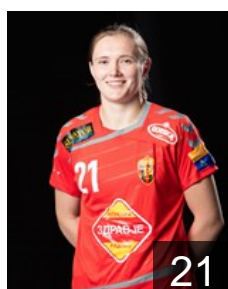

CRO

Covic Andrea

Position: Line Player
Place of birth: Sinj
Date of birth: 09.10.1993
Height: 174 cm

SRB

Damjanovic Sanja

Position: Left Back
Place of birth: Beograd
Date of birth: 25.05.1987
Height: 181 cm

BLR

Ilyina Dziyana

Position: Centre Back
Place of birth: Gomel
Date of birth: 04.01.1996
Height: -

RUS

Khmyrova Tatiana

Position: Right Back
Place of birth: Volgograd
Date of birth: 06.02.1990
Height: 180 cm

MNE

Kllivac Andrea

Position: Right Back
Place of birth: Podgorica
Date of birth: 05.05.1991
Height: 174 cm

FRA

Lacrabere Alexandra

Position: Right Back
Place of birth: Pau
Date of birth: 27.04.1987
Height: 177 cm

SLO

Lazovic Barbara

Position: Right Back
Place of birth: Brezice
Date of birth: 04.01.1988
Height: 183 cm

SRB

Lekic Andrea

Position: Centre Back
Place of birth: Beograd
Date of birth: 06.09.1987
Height: 178 cm