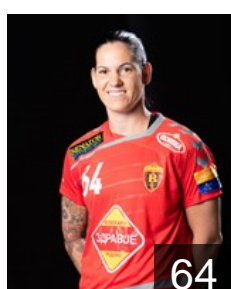

CRO

Covic Andrea

Position: Line Player
Place of birth: Sinj
Date of birth: 09.10.1993
Height: 174 cm

SRB

Damjanovic Sanja

Position: Left Back
Place of birth: Beograd
Date of birth: 25.05.1987
Height: 181 cm

BLR

Ilyina Dziyana

Position: Centre Back
Place of birth: Gomel
Date of birth: 04.01.1996
Height: -

RUS

Khmyrova Tatiana

Position: Right Back
Place of birth: Volgograd
Date of birth: 06.02.1990
Height: 180 cm

MNE

Kllivac Andrea

Position: Right Back
Place of birth: Podgorica
Date of birth: 05.05.1991
Height: 174 cm

FRA

Lacrabere Alexandra

Position: Right Back
Place of birth: Pau
Date of birth: 27.04.1987
Height: 177 cm

SLO

Lazovic Barbara

Position: Right Back
Place of birth: Brezice
Date of birth: 04.01.1988
Height: 183 cm

SRB

Lekic Andrea

Position: Centre Back
Place of birth: Beograd
Date of birth: 06.09.1987
Height: 178 cm