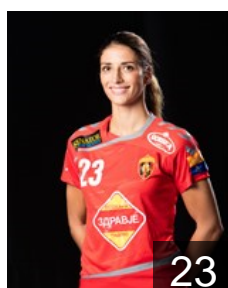

MNE

Kllivac Andrea

Position: Right Back
Place of birth: Podgorica
Date of birth: 05.05.1991
Height: 174 cm

FRA

Lacrabere Alexandra

Position: Right Back
Place of birth: Pau
Date of birth: 27.04.1987
Height: 177 cm

SLO

Lazovic Barbara

Position: Right Back
Place of birth: Brezice
Date of birth: 04.01.1988
Height: 183 cm

SRB

Lekic Andrea

Position: Centre Back
Place of birth: Beograd
Date of birth: 06.09.1987
Height: 178 cm

FRA

Leynaud A.

Position: Goalkeeper
Place of birth: Aubenas
Date of birth: 02.05.1986
Height: 178 cm

SLO

Mavsar Tamara

Position: Left Wing
Place of birth: Ljubljana
Date of birth: 01.04.1991
Height: 178 cm

CRO

Penezic Andrea

Position: Left Back
Place of birth: Zagreb
Date of birth: 13.11.1985
Height: 186 cm

CLUB COMPETITIONS - DELEGATION LIST

Women's European Cup - EHF Champions League 2016/17

WOMEN'S

MKD WHC Vardar - Players