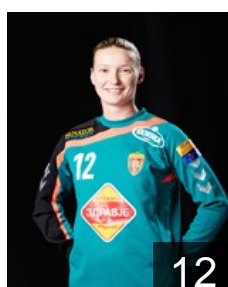

MNE

Kllivac Andrea

Position: Right Back
Place of birth: Podgorica
Date of birth: 05.05.1991
Height: 174 cm

FRA

Lacrabere Alexandra

Position: Right Back
Place of birth: Pau
Date of birth: 27.04.1987
Height: 177 cm

SLO

Lazovic Barbara

Position: Right Back
Place of birth: Brezice
Date of birth: 04.01.1988
Height: 183 cm

SRB

Lekic Andrea

Position: Centre Back
Place of birth: Beograd
Date of birth: 06.09.1987
Height: 178 cm

FRA

Leynaud A.

Position: Goalkeeper
Place of birth: Aubenas
Date of birth: 02.05.1986
Height: 178 cm

SLO

Mavsar Tamara

Position: Left Wing
Place of birth: Ljubljana
Date of birth: 01.04.1991
Height: 178 cm