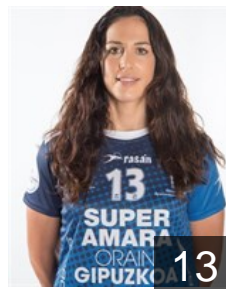

ESP

Elorza Eguiara Patricia

Position: Back
Place of birth: VITORIA-
Date of birth: 08.04.1984
Height: 180 cm