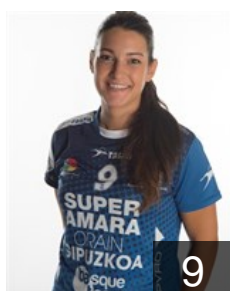

## Lopez Herrero Marta

Position: Right Wing  
Place of birth: Malaga  
Date of birth: 04.02.1990  
Height: 165 cm

## Martinez Martinez Ana Isabel

Position: Left Back  
Place of birth: Elche (Alicante)  
Date of birth: 07.12.1991  
Height: 173 cm

 ESP

## Menéndez Martínez Alba

Position: Right Back  
Place of birth: Zarautz  
Date of birth: 14.11.1991  
Height: 170 cm

 ESP