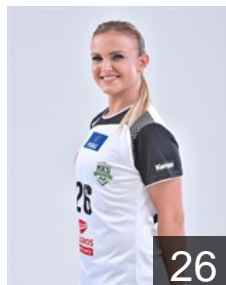

CLUB COMPETITIONS - DELEGATION LIST

Women's European Cup - EHF Champions League 2016/17

WOMEN'S

 POL PGE MKS EI-Volt Lublin - Players

 MNE

Bozovic Ivana

Position: Centre Back
Place of birth: Podgorica
Date of birth: 28.01.1991
Height: 178 cm

4

 POL

Charzynska Edyta

Position: Centre Back
Place of birth: Plock
Date of birth: 12.01.1994
Height: 175 cm

26

 POL

Drabik Joanna

Position: Line Player
Place of birth: Wloszczowa
Date of birth: 28.10.1993
Height: 180 cm