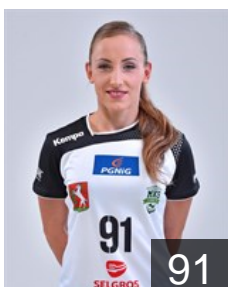

5

 POL

Nocun Dagmara

Position: Left Wing
Place of birth: Kolno
Date of birth: 02.01.1996
Height: 166 cm

24

CLUB COMPETITIONS - DELEGATION LIST

Women's European Cup - EHF Champions League 2016/17

WOMEN'S

 POL PGE MKS EI-Volt Lublin - Players

 POL

Repelewska Krystsina

Position: Right Back
Place of birth: Minsk
Date of birth: 07.01.1981
Height: 176 cm

 POL

Rola Malgorzata

Position: Right Wing
Place of birth: Lukow
Date of birth: 07.01.1983
Height: 170 cm

 POL

Rosiak Aleksandra

Position: Left Back
Place of birth: Lubin
Date of birth: 07.07.1997
Height: 177 cm

 POL

Skrzyniarz Kamila

Position: Centre Back
Place of birth: Kielce
Date of birth: 20.11.1984
Height: 175 cm

 POL

Uzar Aleksandra

Position: Right Wing
Place of birth: Swiebodzice
Date of birth: 10.12.1991
Height: 167 cm

TEAM OFFICIALS

 CRO

Hrupec Neven

Date of birth: 10.11.1974

 POL