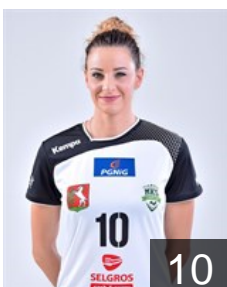

4

 POL

Charzynska Edyta

Position: Centre Back
Place of birth: Plock
Date of birth: 12.01.1994
Height: 175 cm

26

 POL

Drabik Joanna

Position: Line Player
Place of birth: Wloszczowa
Date of birth: 28.10.1993
Height: 180 cm

20

 POL

Gawlik Weronika

Position: Goalkeeper
Place of birth: Gliwice
Date of birth: 20.10.1986
Height: 180 cm

12

 POL

Gega Marta

Position: Left Back
Place of birth: Bielawa
Date of birth: 16.04.1986
Height: 184 cm

10

 POL

Januchta Aleksandra

Position: Goalkeeper
Place of birth: Kielce
Date of birth: 31.01.1996
Height: 173 cm

1

 POL

Kowalska Agnieszka

Position: Right Wing
Place of birth: Jelenia Gora
Date of birth: 17.01.1988
Height: 171 cm