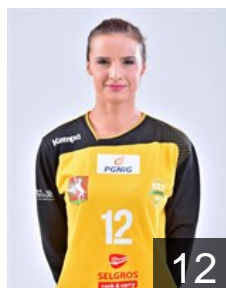

CLUB COMPETITIONS - DELEGATION LIST

Women's European Cup - EHF Champions League 2016/17

WOMEN'S

 POL PGE MKS EI-Volt Lublin - Players

 MNE

Bozovic Ivana

Position: Centre Back
Place of birth: Podgorica
Date of birth: 28.01.1991
Height: 178 cm

4

 POL

Charzynska Edyta

Position: Centre Back
Place of birth: Plock
Date of birth: 12.01.1994
Height: 175 cm

26

 POL

Drabik Joanna

Position: Line Player
Place of birth: Wloszczowa
Date of birth: 28.10.1993
Height: 180 cm

20

 POL

Gawlik Weronika

Position: Goalkeeper
Place of birth: Gliwice
Date of birth: 20.10.1986
Height: 180 cm

12

 POL

Gega Marta

Position: Left Back
Place of birth: Bielawa
Date of birth: 16.04.1986
Height: 184 cm